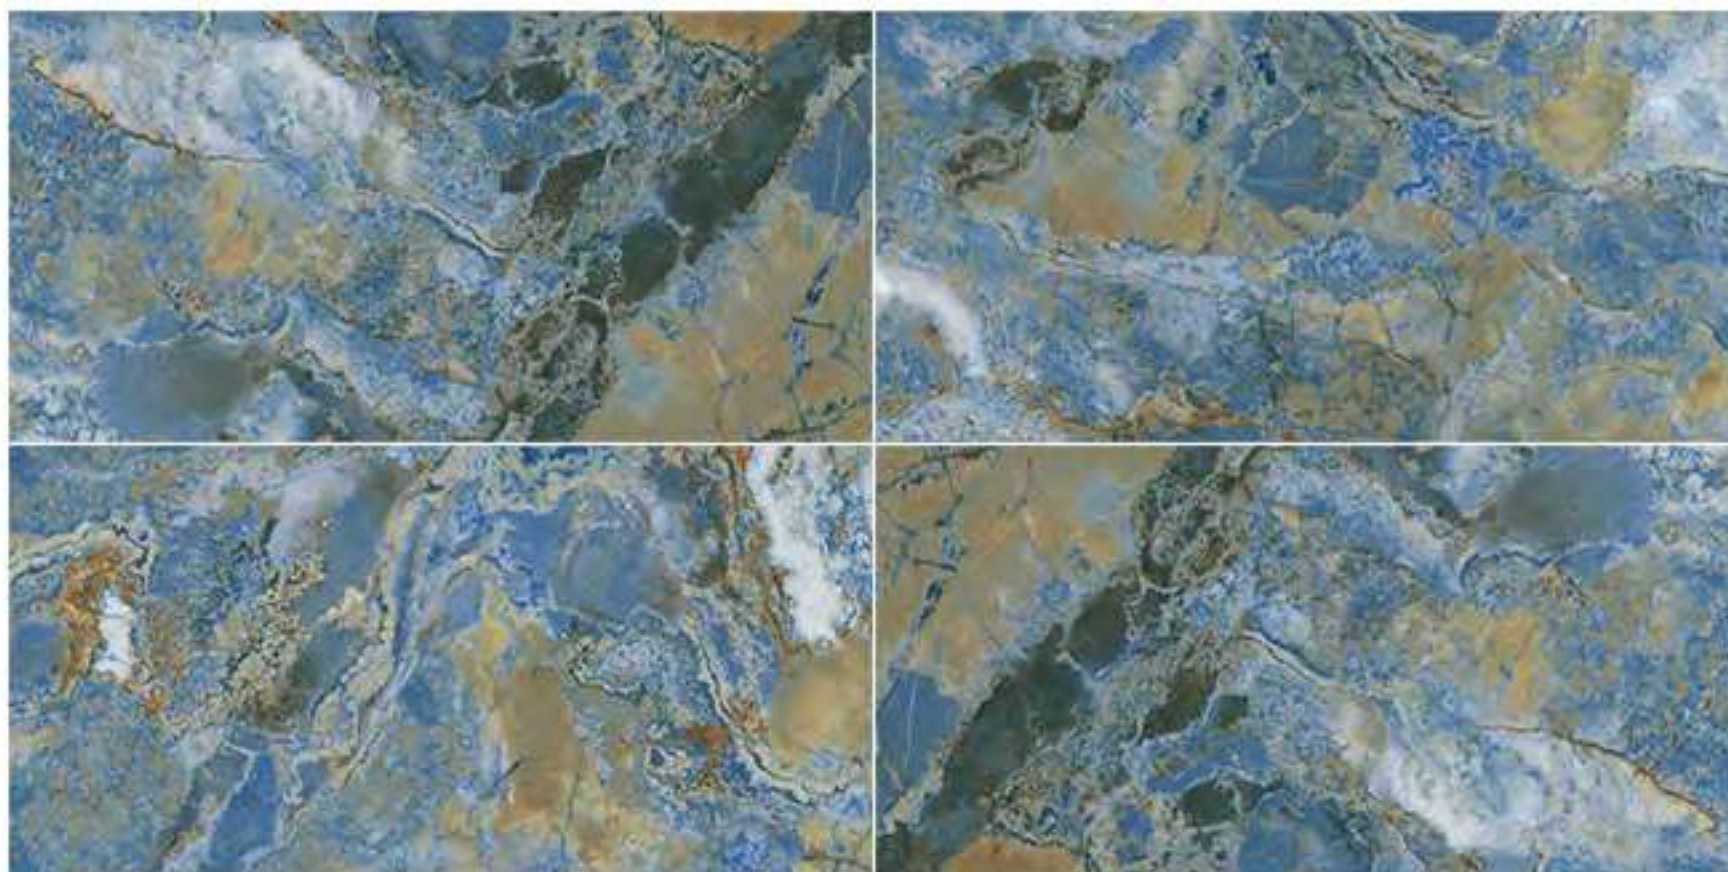

AVAILABE FACES

MARMI GALAXY DIAMOND SHINE 600X1200 BLACK DARK

shakeel trading corporation

MARMI COSMIC

SURFACE

AVAILABE FACES

MARMI COSMIC SUPERSHINE 600X1200 BLUE DARK

shekeel trading corporation