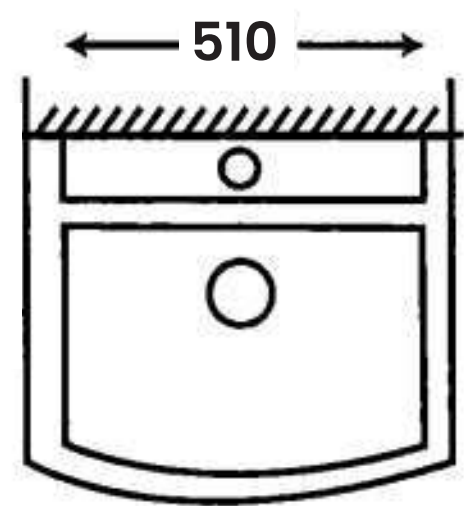

- L 500mm
- W 640mm
- H 820mm

SMART WASHBASIN
WITH PEDESTAL SERIES

SMART WALL HUNG

One Peice Wall Hang Basin

MC-009

Wall Hung Wash Basin
Single Tap Hole

Size:

- L 460mm
- W 510mm
- H 420mm

MC - 333

Wall Hung Wash Basin
Single Tap Hole

- Size:**
- L 390mm
 - W 580mm
 - H 420mm

MC-10

Wall Hung Wash Basin
Single Tap Hole

- Size:**
- L 390mm
 - W 580mm
 - H 420mm

MC-222

Wall Hung Wash Basin
Single Tap Hole