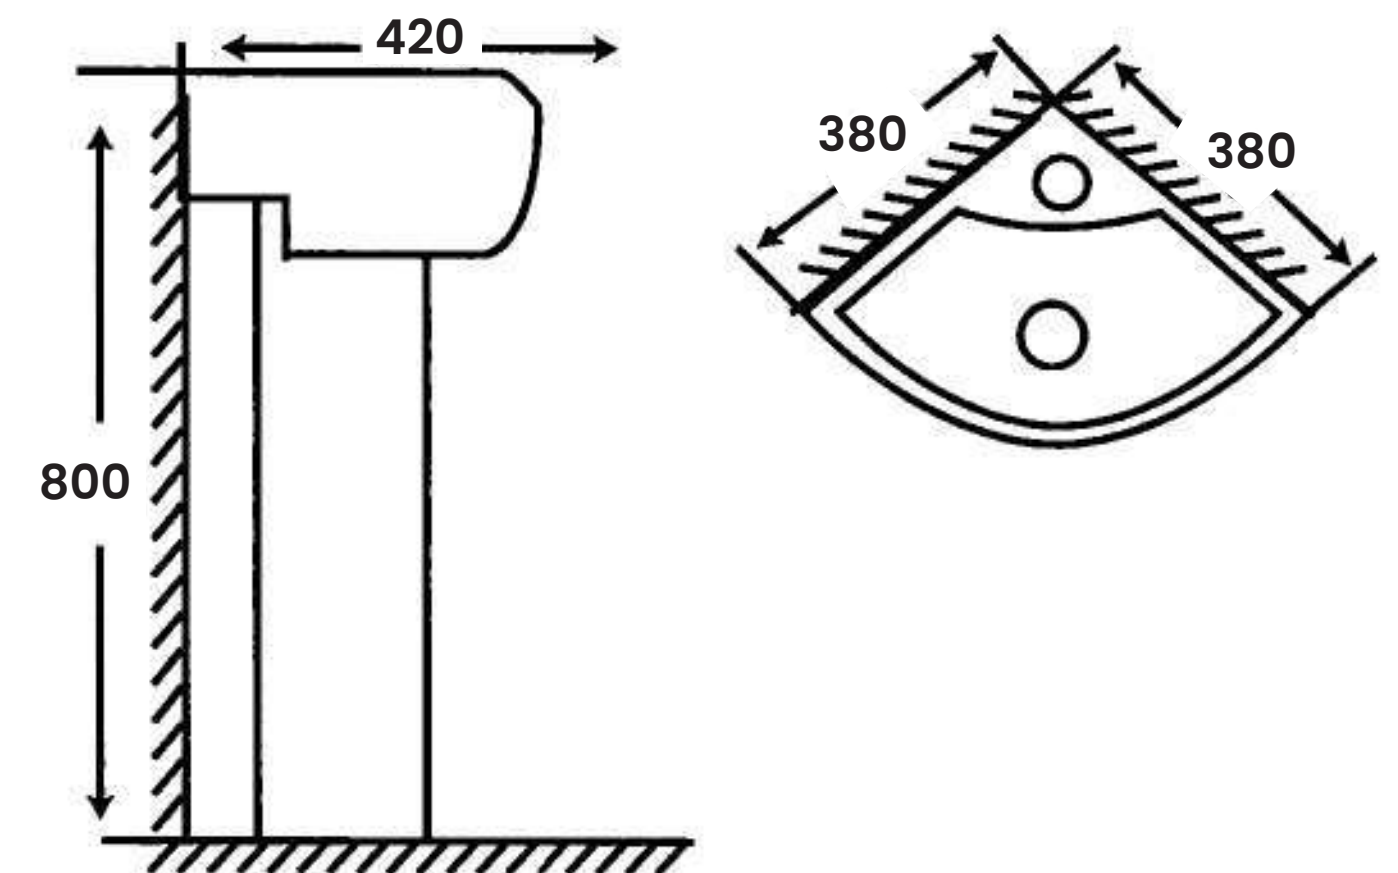

Size:

- L 420mm
- W 1000mm
- H 860mm

MC-2020

Wash Basin Pedestal
Single Tap Hole

Size:

- L 390mm
- W 580mm
- H 800mm

MC-617

Wash Basin Pedestal
Single Tap Hole

Size:

- L 380mm
- W 420mm
- H 800mm

MC-786

Wash Basin Pedestal
Single Tap Hole

- Size:**
- L 510mm
 - W 830mm
 - H 800mm

MC-2035

Wash Basin Pedestal
Single Tap Hole

- Size:**
- L 460mm
 - W 610mm
 - H 810mm