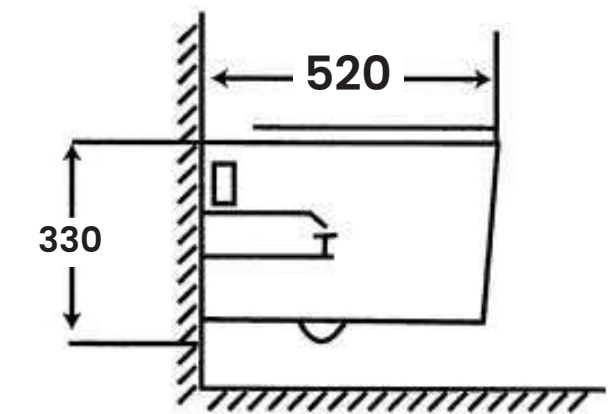

Wall Hung Toilet
Hydraulic Seat Cover

Size:

- L 520mm
- W 340mm
- H 330mm
- Hole 175mm

NW - 2003

Wall Hung Toilet
Hydraulic Seat Cover

Size:

- L 520mm
- W 370mm
- H 330mm
- Hole 175mm - 225mm

SMART WASHDOWN