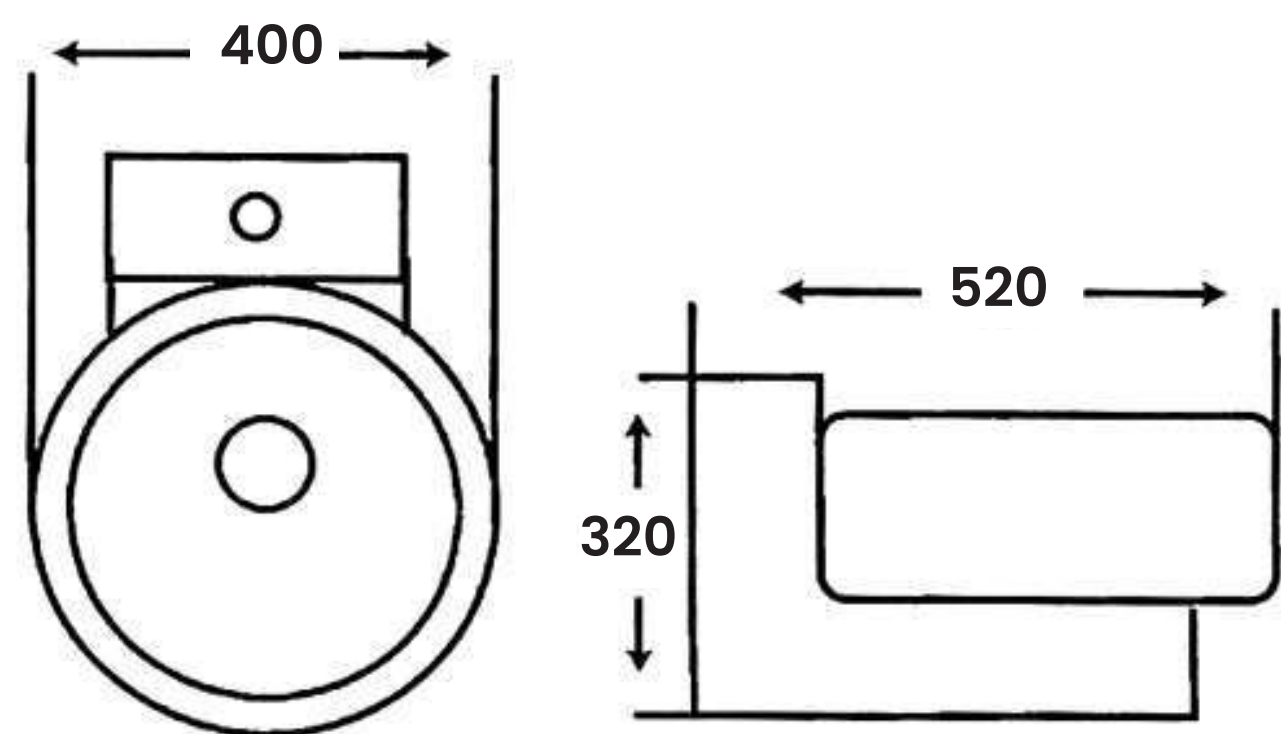

- Size:**
- L 380mm
 - W 700mm
 - H 135mm

MJ - 14

Art Basin

- Size:**
- L 440mm
 - W 430mm
 - H 150mm

MJ - 12

Art Basin

- Size:**
- L 470mm
 - W 470mm
 - H 150mm

MJ-08

Art Basin

Size:

- L 520mm
- W 400mm
- H 320mm

MJ-07

Art Basin

Size:

- L 520mm
- W 400mm
- H 320mm

MD-220