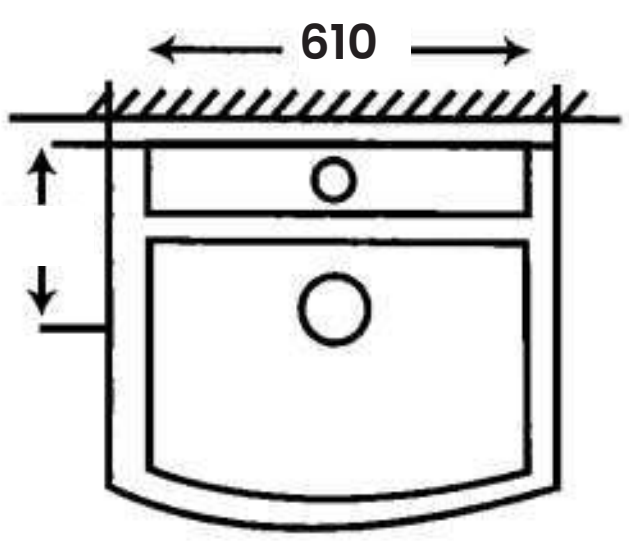

Size:

- L 420mm
- W 1000mm
- H 860mm

MC-2020

Wash Basin Pedestal
Single Tap Hole

Size:

- L 390mm
- W 580mm
- H 800mm

MC-617

Wash Basin Pedestal
Single Tap Hole

Size:

- L 380mm
- W 420mm
- H 800mm

MC-786

Wash Basin Pedestal
Single Tap Hole

- Size:**
- L 510mm
 - W 830mm
 - H 800mm

MC-2035

Wash Basin Pedestal
Single Tap Hole

- Size:**
- L 460mm
 - W 610mm
 - H 810mm

MC-053

Wash Basin Pedestal
Single Tap Hole

Size:

- L 450mm
- W 570mm
- H 840mm

MC-008

Wash Basin Pedestal
Single Tap Hole

Size:

- L 500mm
- W 640mm
- H 840mm