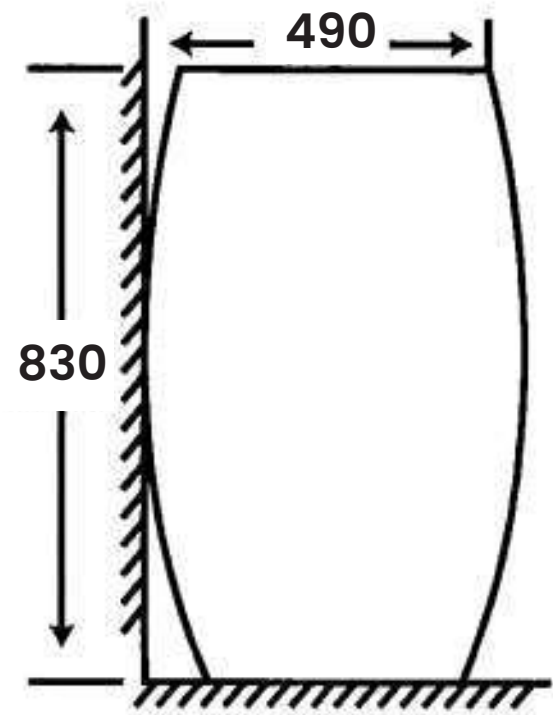

- Size:**
- L 680mm
 - W 395mm
 - H 760mm
 - Hole 100mm

MB - 52

Wash Down Two Piece Toilet
Dual Fitting with
Hydraulic Seat Cover

- Size:**
- L 680mm
 - W 395mm
 - H 760mm
 - Hole 100mm

MB - 016

Wash Down Two Piece Toilet
Dual Fitting with
Hydraulic Seat Cover

Size:

- L 680mm
- W 395mm
- H 760mm
- Hole 300mm

MB - 55

Wash Down Two Piece Toilet
Dual Fitting with
Hydraulic Seat Cover

Size:

- L 720mm
- W 370mm
- H 750mm
- Hole 100mm - 300mm

MC - 2048

Modern Wash Basin
One Piece Series

Size:

- L 490mm
- W 490mm
- H 830mm

MC-2049

Modern Wash Basin
One Piece Series

Size:

- L 470mm
- W 470mm
- H 835mm

MC - 888

Wash Basin Pedestal
Single Tap Hole