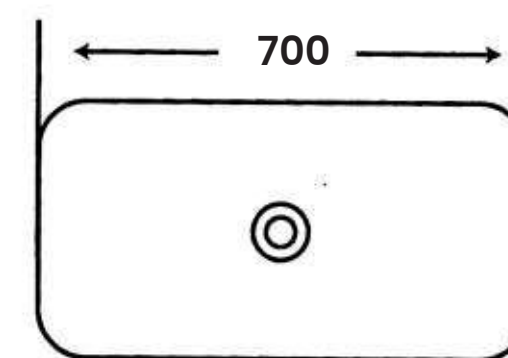

- L 390mm
- W 580mm
- H 170mm

MJ - 47

Art Basin

Size:

- L 400mm
- W 660mm
- H 130mm

MJ - 152

Art Basin

Size:

- L 400mm
- W 620mm
- H 120mm

MJ-9064

Art Basin

Size:

- L 390mm
- W 590mm
- H 140mm

MJ-042

Art Basin

Size:

- L 460mm
- W 660mm
- H 120mm

MJ - 050

Cabinet Basin

Size:

- L 460mm
- W 910mm
- H 170mm

MJ-239

Art Basin

Size:

- L 390mm
- W 600mm
- H 150mm

MJ-114

Art Basin

Size:

- L 450mm
- W 610mm
- H 160mm

MJ-157

Art Basin

Size: