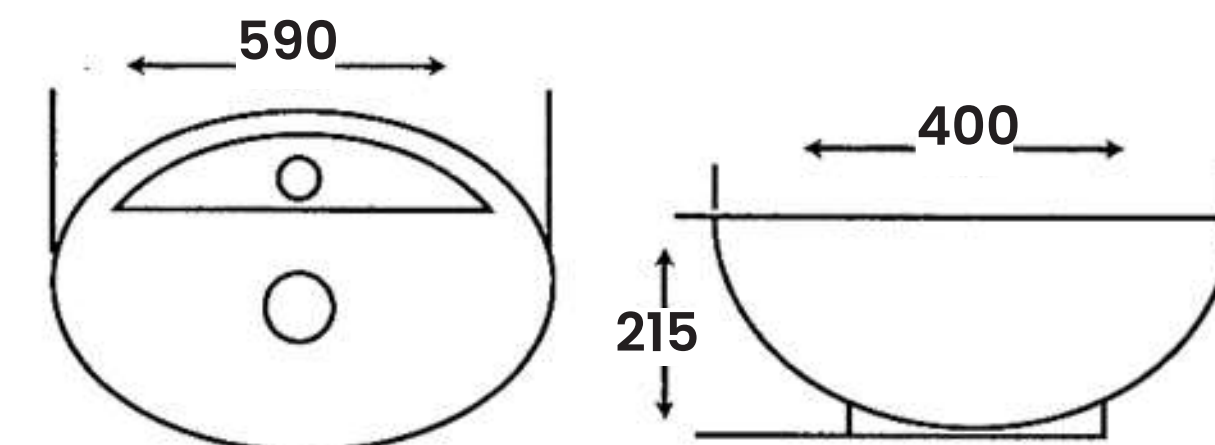

Size:

- L 520mm
- W 520mm
- H 180mm

MJ - 305

Art Basin

Size:

- L 390mm
- W 580mm
- H 215mm

MJ - 302

Art Basin

Size:

- L 400mm
- W 590mm
- H 215mm

MJ-323

Art Basin

Size:

- L 420mm
- W 590mm
- H 140mm

M A R A

MJ-246