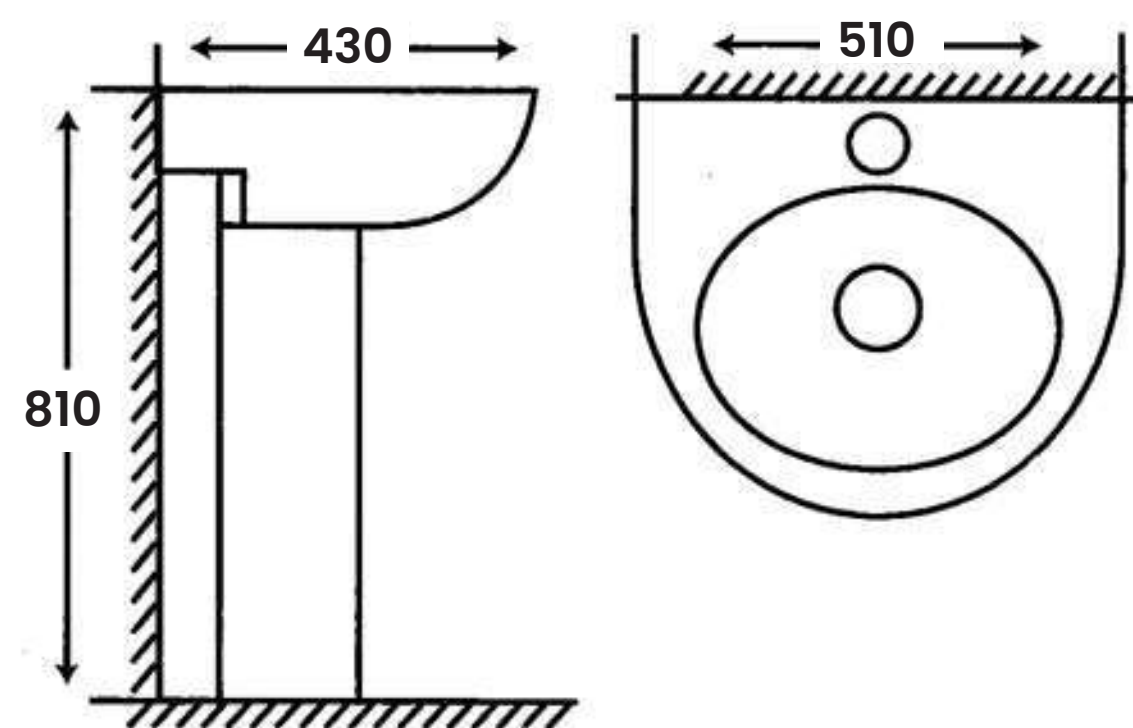

Size:

- L 420mm
- W 1000mm
- H 860mm

MC-2020

Wash Basin Pedestal
Single Tap Hole

Size:

- L 390mm
- W 580mm
- H 800mm

MC-617

Wash Basin Pedestal
Single Tap Hole

Size:

- L 380mm
- W 420mm
- H 800mm

MC-786

Wash Basin Pedestal
Single Tap Hole

- Size:**
- L 510mm
 - W 830mm
 - H 800mm

MC-2035

Wash Basin Pedestal
Single Tap Hole

- Size:**
- L 460mm
 - W 610mm
 - H 810mm

MC-053

Wash Basin Pedestal
Single Tap Hole

Size:

- L 450mm
- W 570mm
- H 840mm

MC-008

Wash Basin Pedestal
Single Tap Hole

Size:

- L 500mm
- W 640mm
- H 840mm

H H

MC-2011

Wash Basin Pedestal
Single Tap Hole

Size:

- L 430mm
- W 510mm
- H 810mm

MC-307

Wash Basin Pedestal
Single Tap Hole

Size: