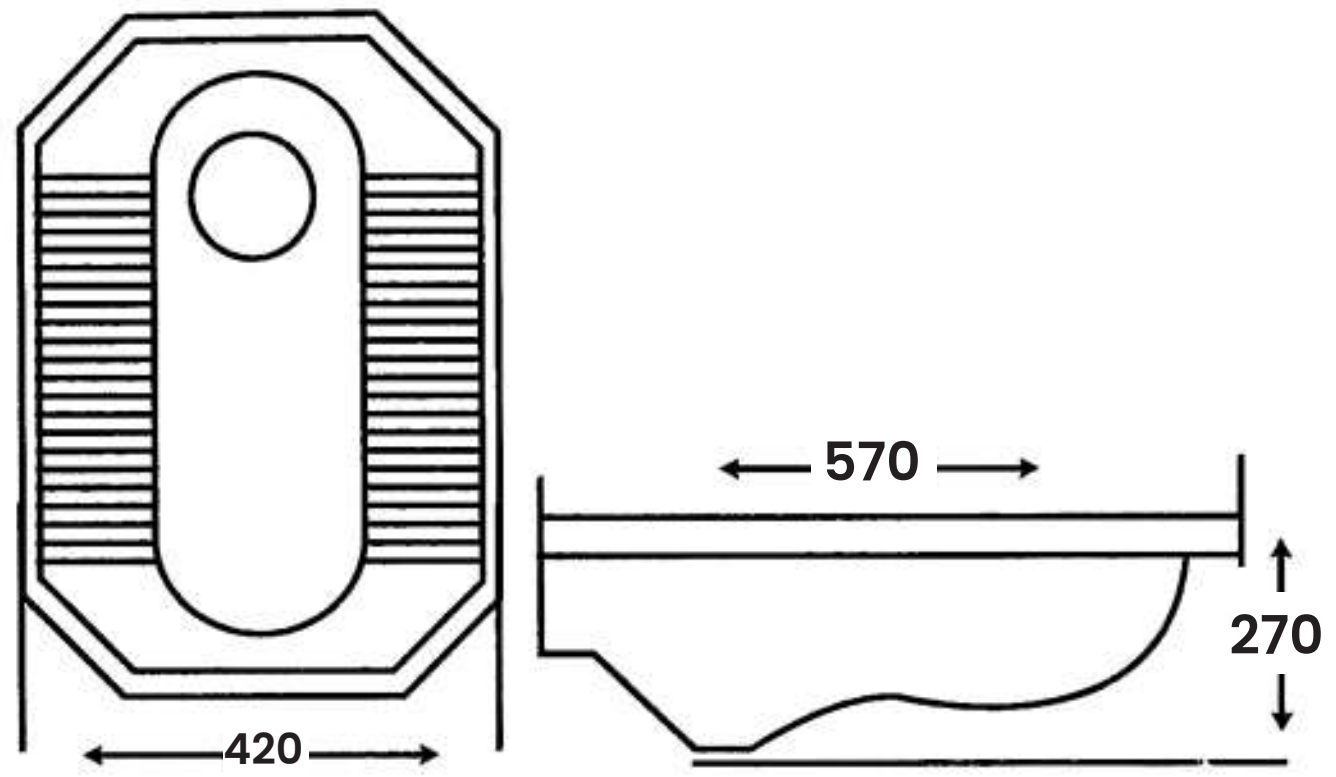

MG - 213

Squatting Pan

- Size:**
- L 570mm
 - W 420mm
 - H 270mm

MG - 211

Squatting Pan

- Size:**
- L 600mm
 - W 440mm
 - H 210mm

SQUATTING PAN SERIES

MG-210