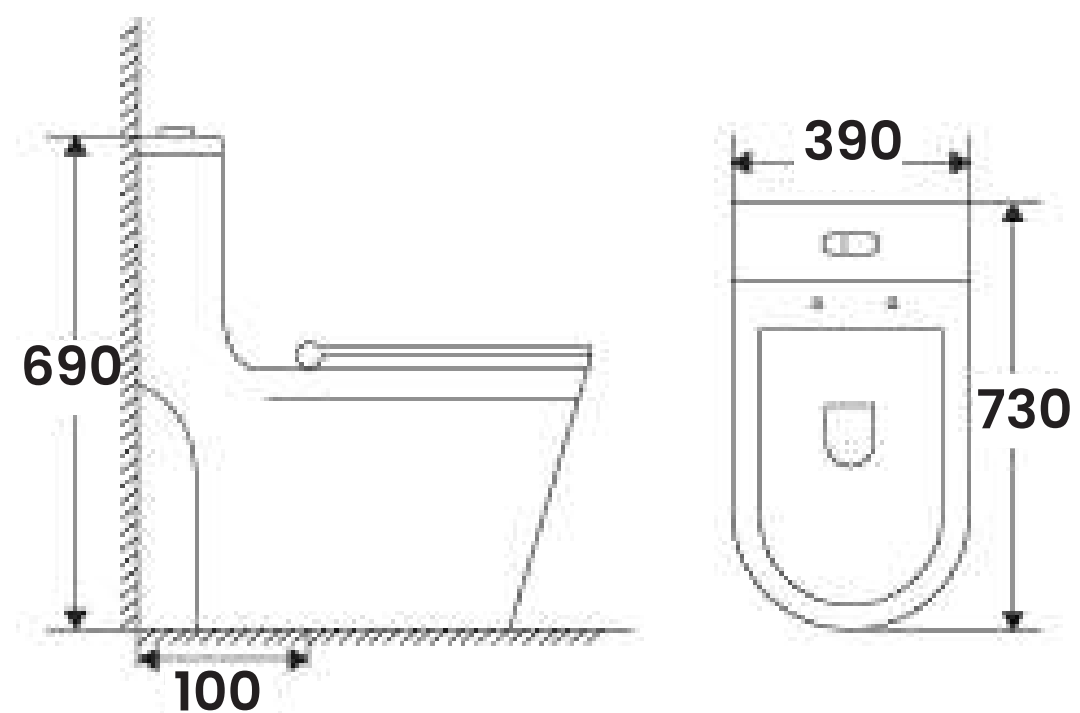

MA - 2017

Wash Down One Piece Toilet
Dual Fitting with Hydraulic Seat Cover

Size:

- L 690mm
- W 390mm
- H 730mm
- Hole 100mm

H L

MA - 2209

Size:

- L 685mm
- W 355mm
- H 775mm
- Hole 300mm

XC - 001

Wash Down One Piece Toilet
D

Size:

- L 670mm
- W 390mm
- H 460mm
- Hole 100mm

SMART WASHDOWN

ONE PIECE TOILET SERIES

MA-222

Wash Down One Piece Toilet
Dual Fitting with Hydraulic Seat Cover