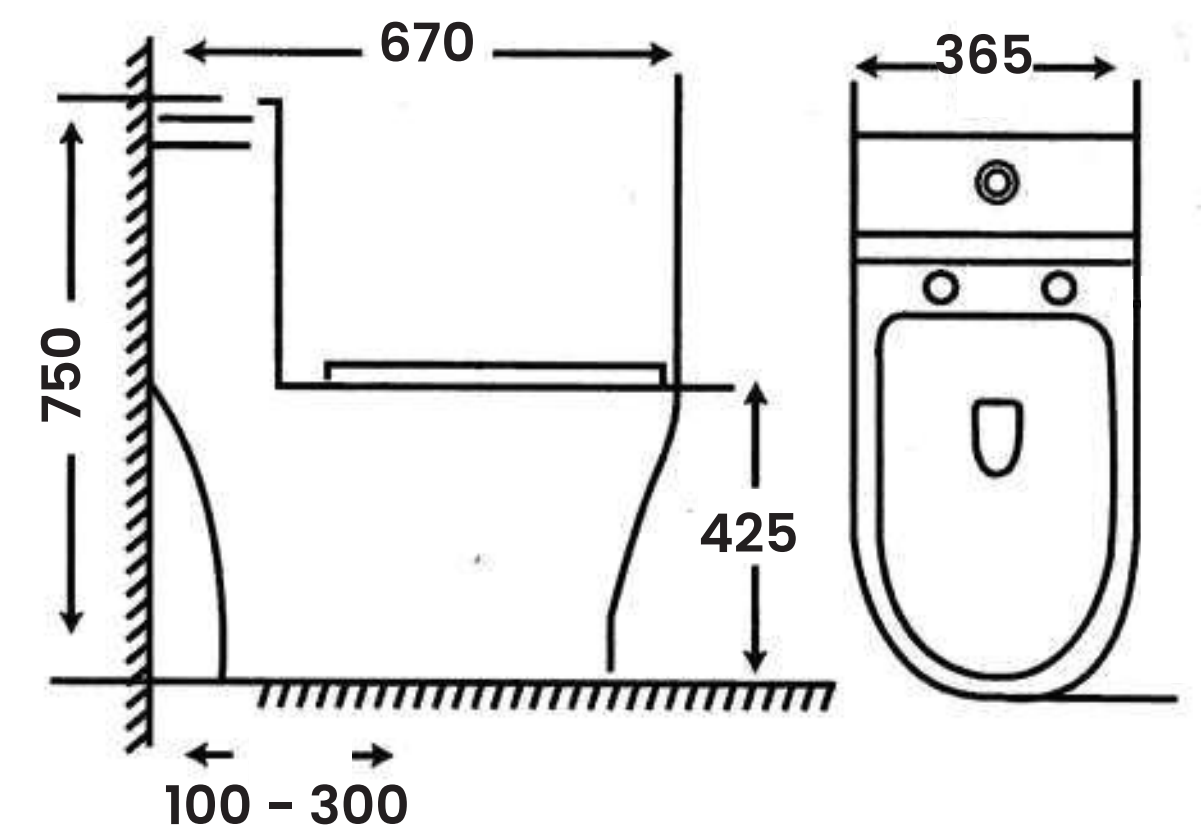

XC - 001

Wash Down One Piece Toilet
D

Size:

- L 670mm
- W 390mm
- H 460mm
- Hole 100mm

SMART WASHDOWN

ONE PIECE TOILET SERIES

MA-222

Wash Down One Piece Toilet
Dual Fitting with Hydraulic Seat Cover

Size:

- L 670mm
- W 365mm
- H 750mm
- Hole 100mm - 300mm

MA-2051

Wash Down One Piece Toilet
Dual Fitting with Hydraulic Seat Cover

Size:

- L 710mm
- W 410mm
- H 730mm
- Hole 100mm

MA-2077

Wash Down One Piece Toilet
Dual Fitting with Hydraulic Seat Cover