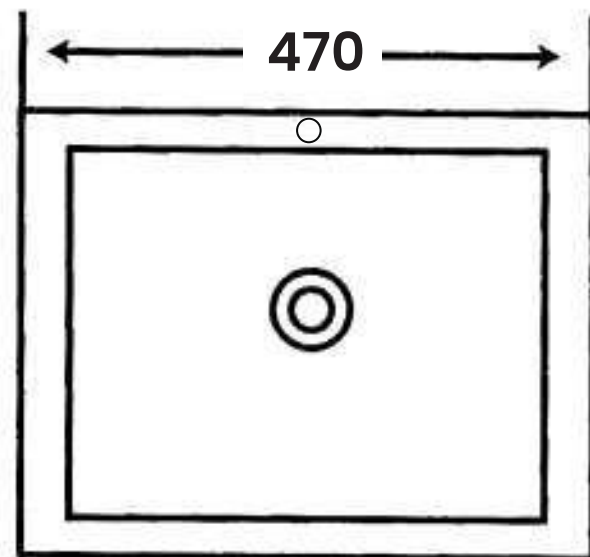

- L 390mm
- W 600mm
- H 150mm

MJ-114

Art Basin

Size:

- L 450mm
- W 610mm
- H 160mm

MJ-157

Art Basin

Size:

- L 380mm
- W 600mm
- H 130mm

A C H I

MJ-9100

Art Basin

Size:

- L 290mm
- W 430mm
- H 140mm

MJ - 044

Art Basin

- Size:**
- L 380mm
 - W 700mm
 - H 135mm

MJ - 14

Art Basin

- Size:**
- L 440mm
 - W 430mm
 - H 150mm

MJ - 12

Art Basin

- Size:**
- L 470mm
 - W 470mm
 - H 150mm

MJ-08

Art Basin

Size:

- L 520mm
- W 400mm
- H 320mm

MJ-07

Art Basin

Size:

- L 520mm
- W 400mm
- H 320mm

MD-220