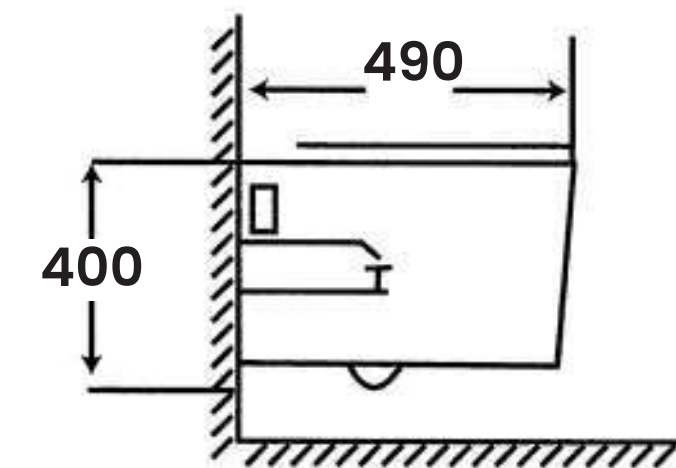

N W - 5 0 0 4

Wall Hung Toilet
Hydraulic Seat Cover

Size:

- L 490mm
- W 340mm
- H 400mm
- Hole 175mm