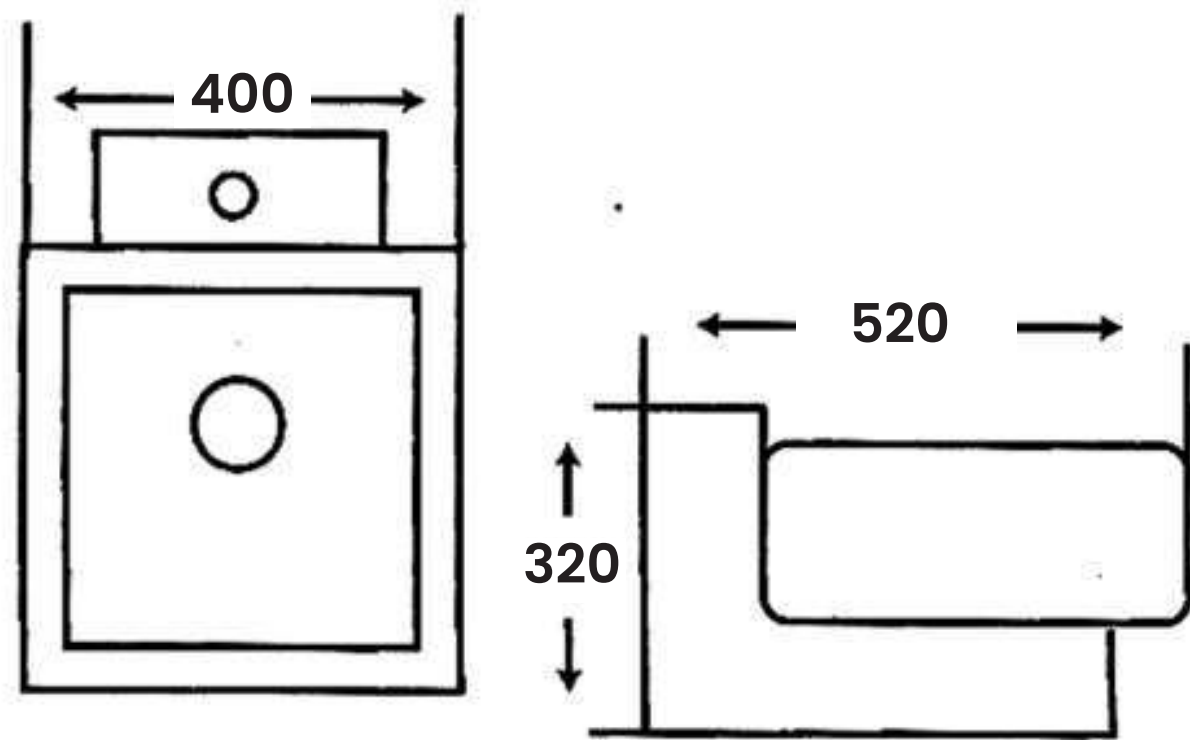

- L 380mm
- W 600mm
- H 130mm

A C H I

MJ-9100

Art Basin

Size:

- L 290mm
- W 430mm
- H 140mm

MJ - 044

Art Basin

- Size:**
- L 380mm
 - W 700mm
 - H 135mm

MJ - 14

Art Basin

- Size:**
- L 440mm
 - W 430mm
 - H 150mm

MJ - 12

Art Basin

- Size:**
- L 470mm
 - W 470mm
 - H 150mm

MJ-08