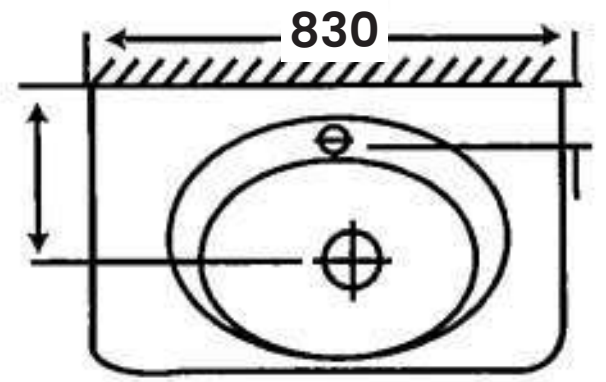

Size:

- L 420mm
- W 1000mm
- H 860mm

MC-2020

Wash Basin Pedestal
Single Tap Hole

Size:

- L 390mm
- W 580mm
- H 800mm

MC-617

Wash Basin Pedestal
Single Tap Hole

Size:

- L 380mm
- W 420mm
- H 800mm

MC-786

Wash Basin Pedestal
Single Tap Hole

- Size:**
- L 510mm
 - W 830mm
 - H 800mm

MC-2035

Wash Basin Pedestal
Single Tap Hole

- Size:**
- L 460mm
 - W 610mm
 - H 810mm

MC-053

Wash Basin Pedestal
Single Tap Hole

Size:

- L 450mm
- W 570mm
- H 840mm

MC-008

Wash Basin Pedestal
Single Tap Hole

Size:

- L 500mm
- W 640mm
- H 840mm