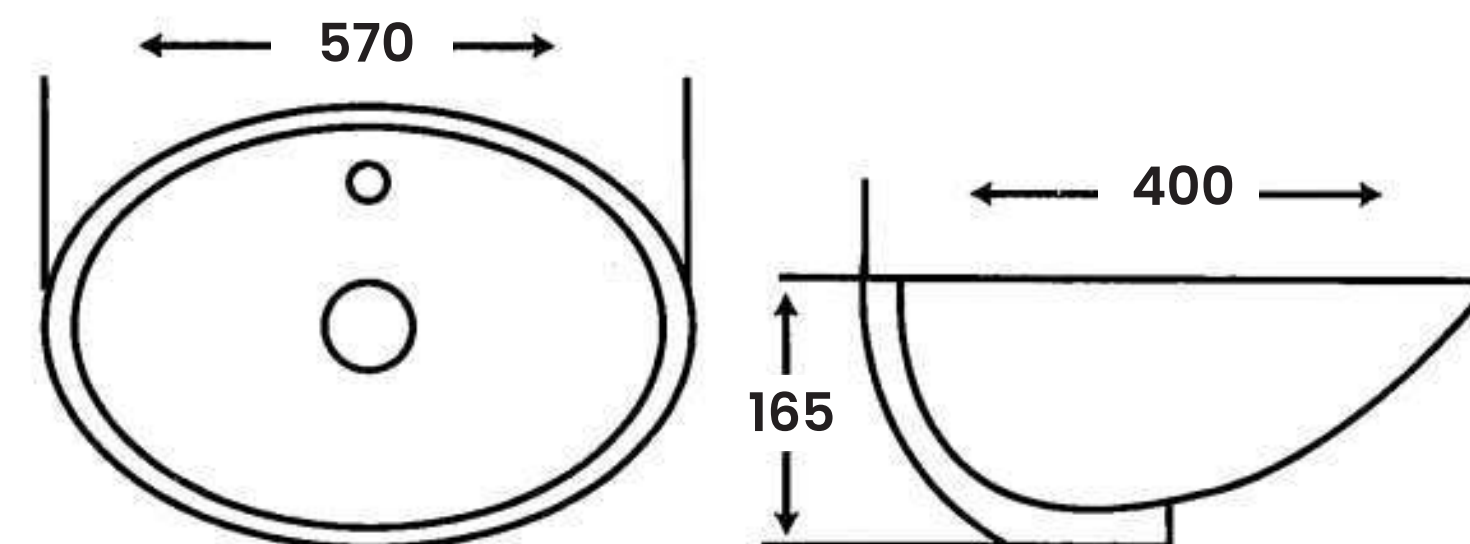

Size:

- L 400mm
- W 570mm
- H 165mm