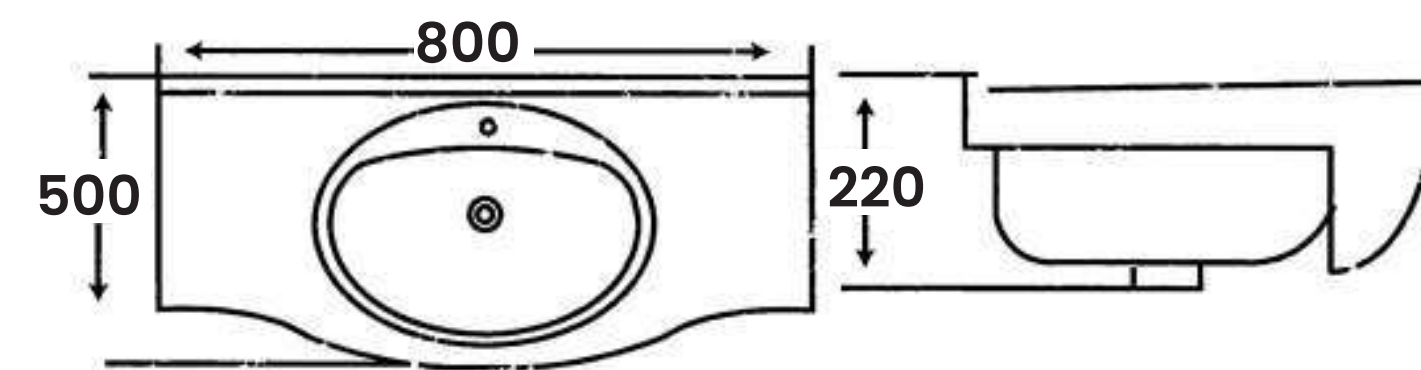

M K - 6 4 0

Cabinet Basin

Size:

- L 500mm
- W 800mm
- H 220mm

M K - 6 3 0

Cabinet Basin

Size:

- L 390mm
- W 580mm
- H 170mm