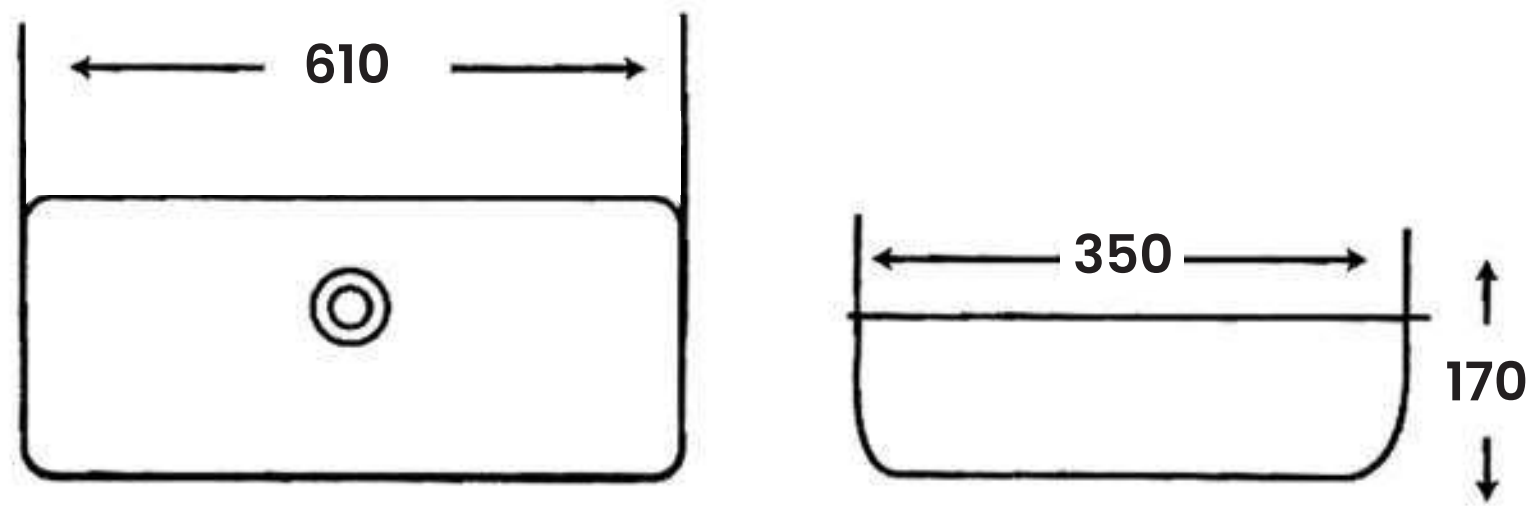

Art Basin

Size:

- L 390mm
- W 580mm
- H 170mm

MJ-171B

Art Basin

- Size:**
- L 350mm
 - W 610mm
 - H 170mm

MJ-171

Art Basin

- Size:**
- L 420mm
 - W 600mm
 - H 130mm

MJ-13

Art Basin

Size:

- L 460mm
- W 460mm
- H 145mm

MJ-454B

Art Basin

Size: