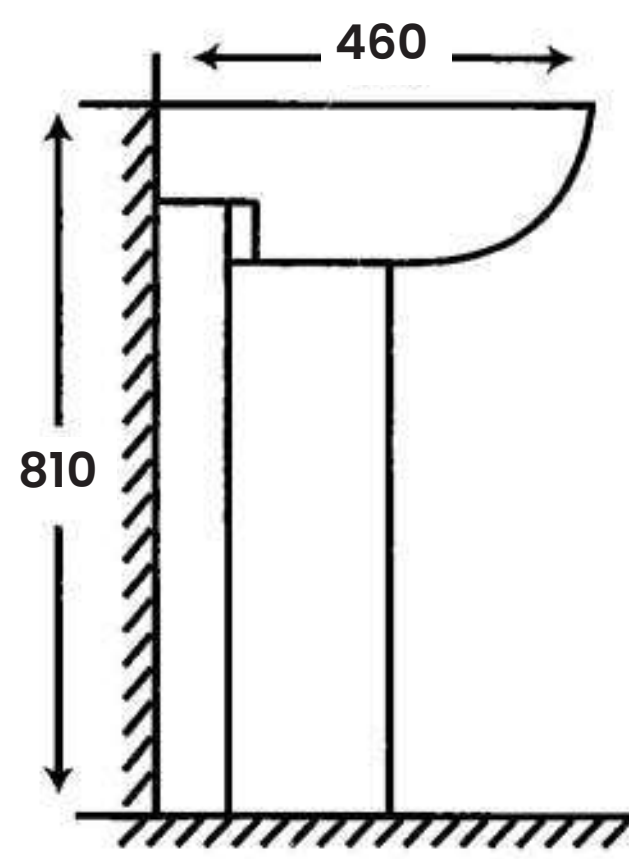

Size:

- L 420mm
- W 1000mm
- H 860mm

MC-2020

Wash Basin Pedestal
Single Tap Hole

Size:

- L 390mm
- W 580mm
- H 800mm

MC-617

Wash Basin Pedestal
Single Tap Hole

Size:

- L 380mm
- W 420mm
- H 800mm

MC-786

Wash Basin Pedestal
Single Tap Hole

- Size:**
- L 510mm
 - W 830mm
 - H 800mm

MC-2035

Wash Basin Pedestal
Single Tap Hole

- Size:**
- L 460mm
 - W 610mm
 - H 810mm

MC-053

Wash Basin Pedestal
Single Tap Hole

Size:

- L 450mm
- W 570mm
- H 840mm

MC-008

Wash Basin Pedestal
Single Tap Hole

Size:

- L 500mm
- W 640mm
- H 840mm