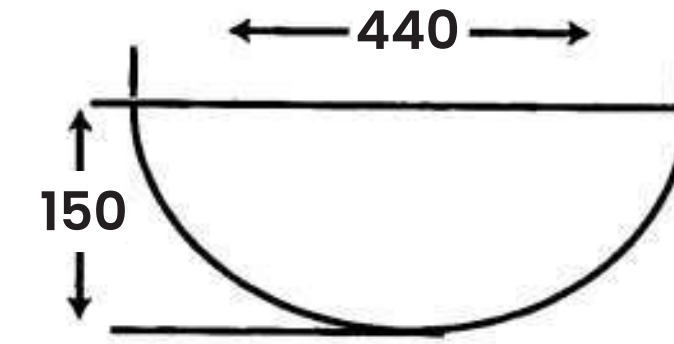

MJ - 044

Art Basin

1. **Size:**
2. L 380mm
   - W 700mm
   - H 135mm

MJ - 14

Art Basin

1. **Size:**
2. L 440mm
   - W 430mm
   - H 150mm

MJ - 12

Art Basin

1. **Size:**
2. L 470mm
   - W 470mm
   - H 150mm