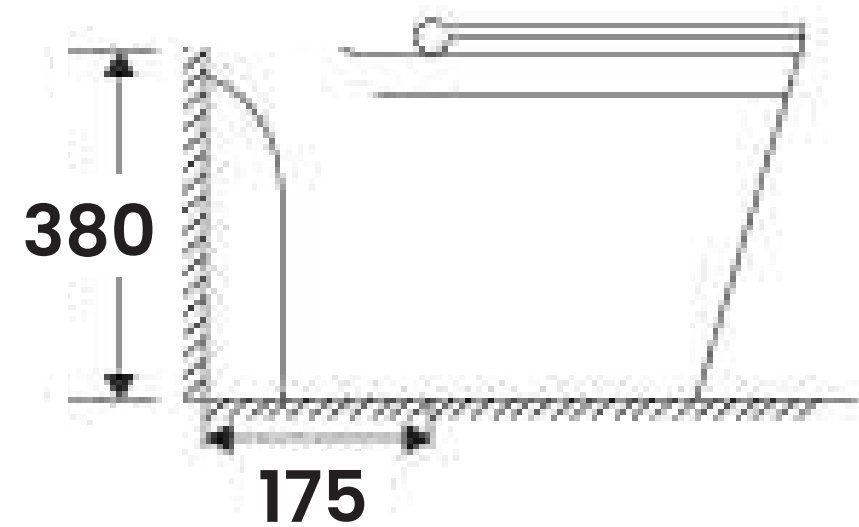

NW - 012

Wall Hung Toilet
Hydraulic Seat Cover

Size:

- L 570mm
- W 370mm
- H 380mm
- Hole 175mm

NW - 304

Wall Hung Toilet
Hydraulic Seat Cover

Size:

- L 520mm
- W 340mm
- H 330mm
- Hole 175mm