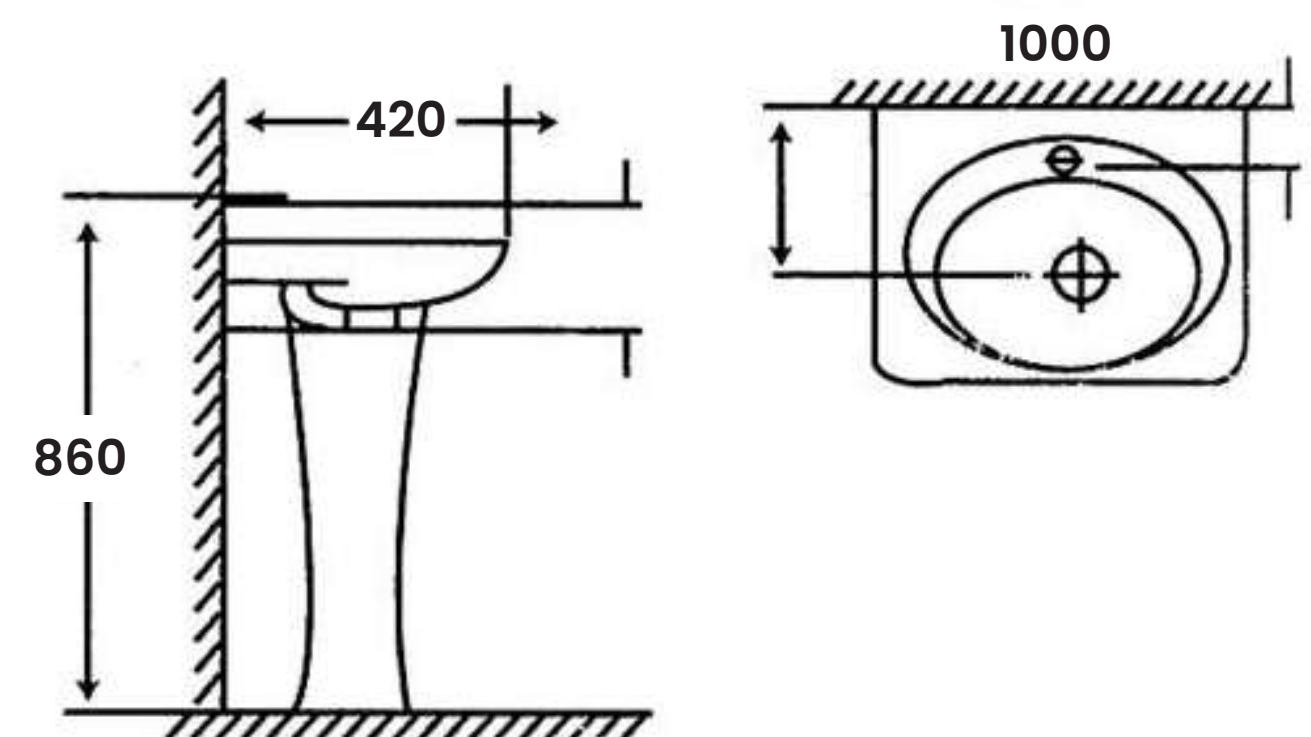

Size:

- L 490mm
- W 490mm
- H 830mm

MC-2049

Modern Wash Basin
One Piece Series

Size:

- L 470mm
- W 470mm
- H 835mm

MC - 888

Wash Basin Pedestal
Single Tap Hole

Size:

- L 420mm
- W 1000mm
- H 860mm

MC-2020

Wash Basin Pedestal
Single Tap Hole

Size:

- L 390mm
- W 580mm
- H 800mm

MC-617

Wash Basin Pedestal
Single Tap Hole