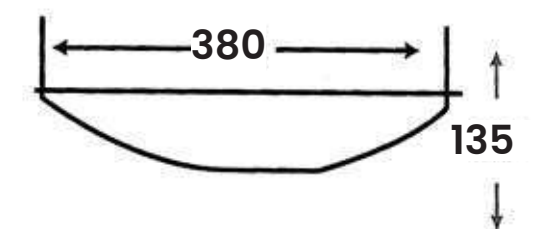

- L 400mm
- W 620mm
- H 120mm

MJ-9064

Art Basin

Size:

- L 390mm
- W 590mm
- H 140mm

MJ-042

Art Basin

Size:

- L 460mm
- W 660mm
- H 120mm

MJ - 050

Cabinet Basin

Size:

- L 460mm
- W 910mm
- H 170mm

MJ-239

Art Basin

Size:

- L 390mm
- W 600mm
- H 150mm

MJ-114

Art Basin

Size:

- L 450mm
- W 610mm
- H 160mm

MJ-157

Art Basin

Size: