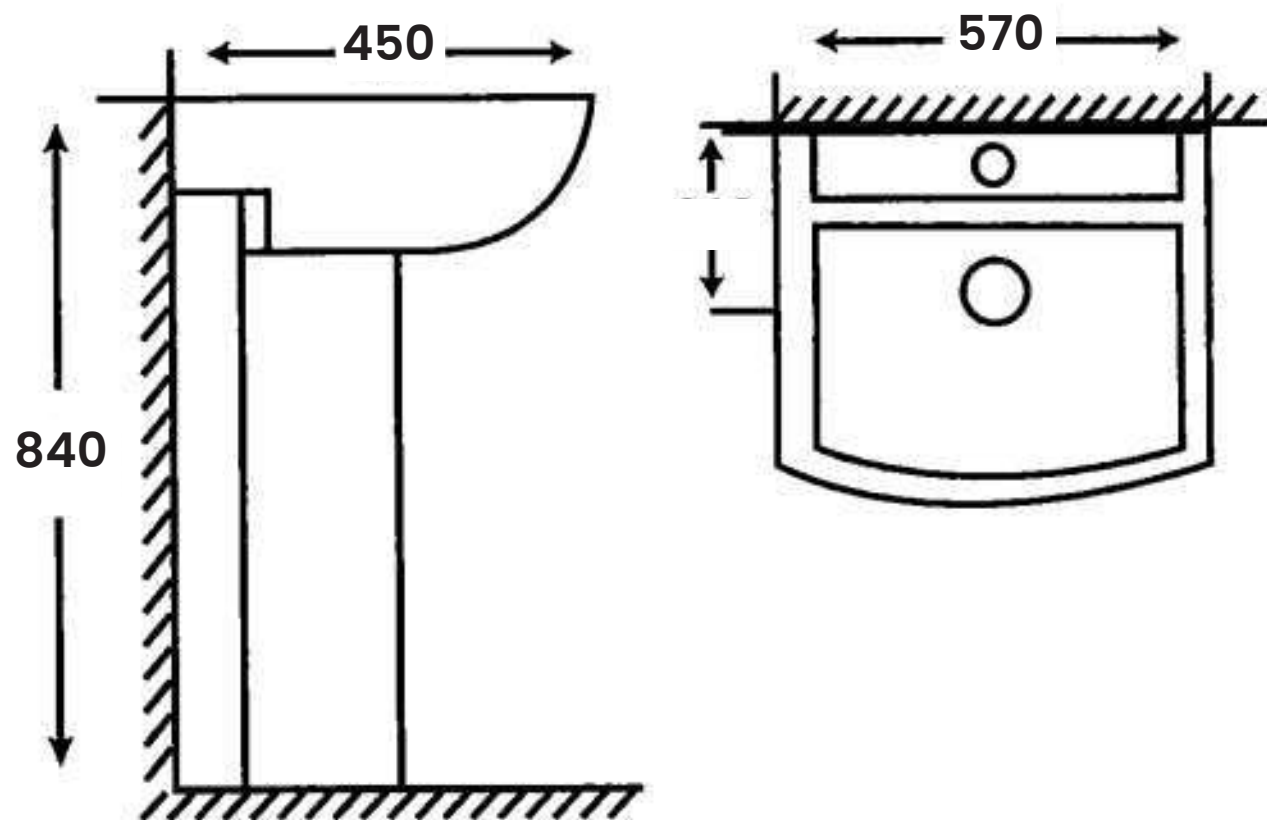

Size:

- L 420mm
- W 1000mm
- H 860mm

MC-2020

Wash Basin Pedestal
Single Tap Hole

Size:

- L 390mm
- W 580mm
- H 800mm

MC-617

Wash Basin Pedestal
Single Tap Hole

Size:

- L 380mm
- W 420mm
- H 800mm

MC-786

Wash Basin Pedestal
Single Tap Hole

- Size:**
- L 510mm
 - W 830mm
 - H 800mm

MC-2035

Wash Basin Pedestal
Single Tap Hole

- Size:**
- L 460mm
 - W 610mm
 - H 810mm

MC-053

Wash Basin Pedestal
Single Tap Hole

Size:

- L 450mm
- W 570mm
- H 840mm

MC-008

Wash Basin Pedestal
Single Tap Hole

Size:

- L 500mm
- W 640mm
- H 840mm