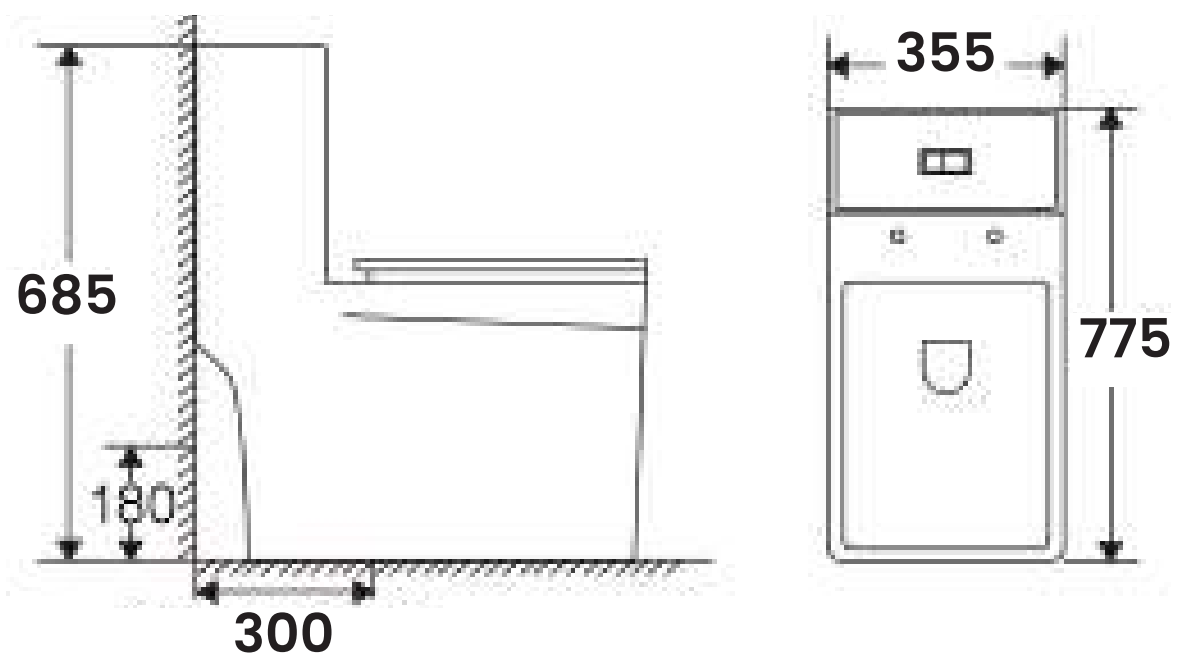

MA - 2017

Wash Down One Piece Toilet
Dual Fitting with Hydraulic Seat Cover

Size:

- L 690mm
- W 390mm
- H 730mm
- Hole 100mm

H L

MA - 2209

Size:

- L 685mm
- W 355mm
- H 775mm
- Hole 300mm

XC - 001

Wash Down One Piece Toilet
D

Size:

- L 670mm
- W 390mm
- H 460mm
- Hole 100mm

SMART WASHDOWN

ONE PIECE TOILET SERIES

MA-222

Wash Down One Piece Toilet
Dual Fitting with Hydraulic Seat Cover

Size:

- L 670mm
- W 365mm
- H 750mm
- Hole 100mm - 300mm

MA-2051

Wash Down One Piece Toilet
Dual Fitting with Hydraulic Seat Cover

Size:

- L 710mm
- W 410mm
- H 730mm
- Hole 100mm

MA-2077

Wash Down One Piece Toilet
Dual Fitting with Hydraulic Seat Cover