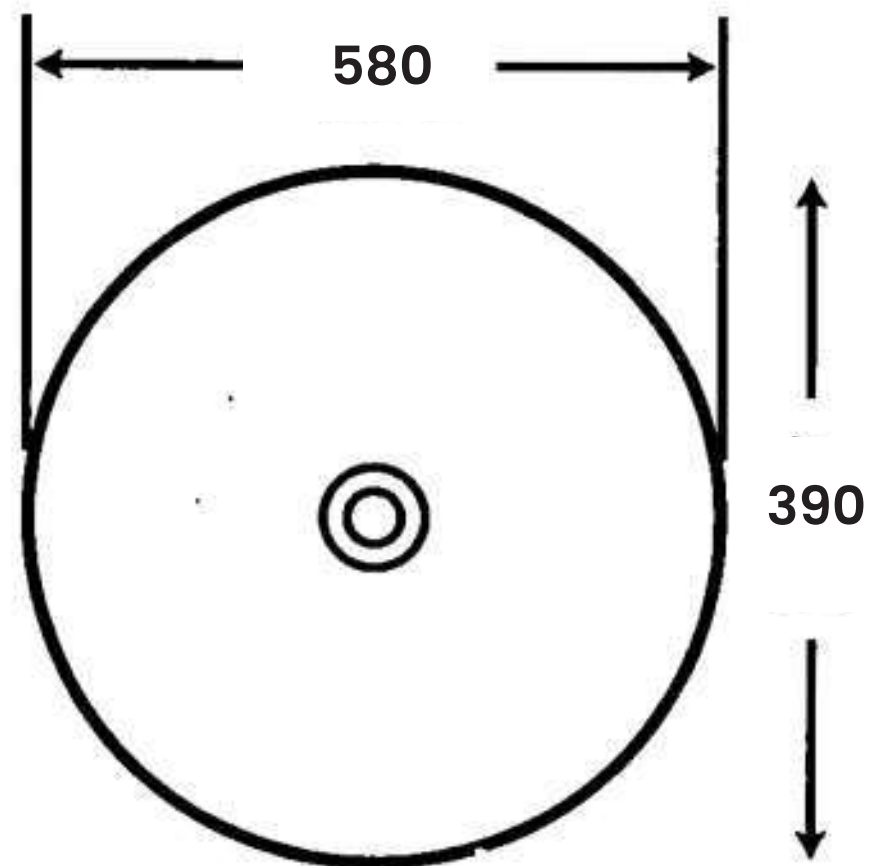

- Size:**
- L 420mm
 - W 600mm
 - H 130mm

MJ-13

Art Basin

Size:

- L 460mm
- W 460mm
- H 145mm

MJ-454B

Art Basin

Size:

- L 390mm
- W 580mm
- H 170mm

MJ - 47

Art Basin

Size:

- L 400mm
- W 660mm
- H 130mm

MJ - 152

Art Basin

Size: