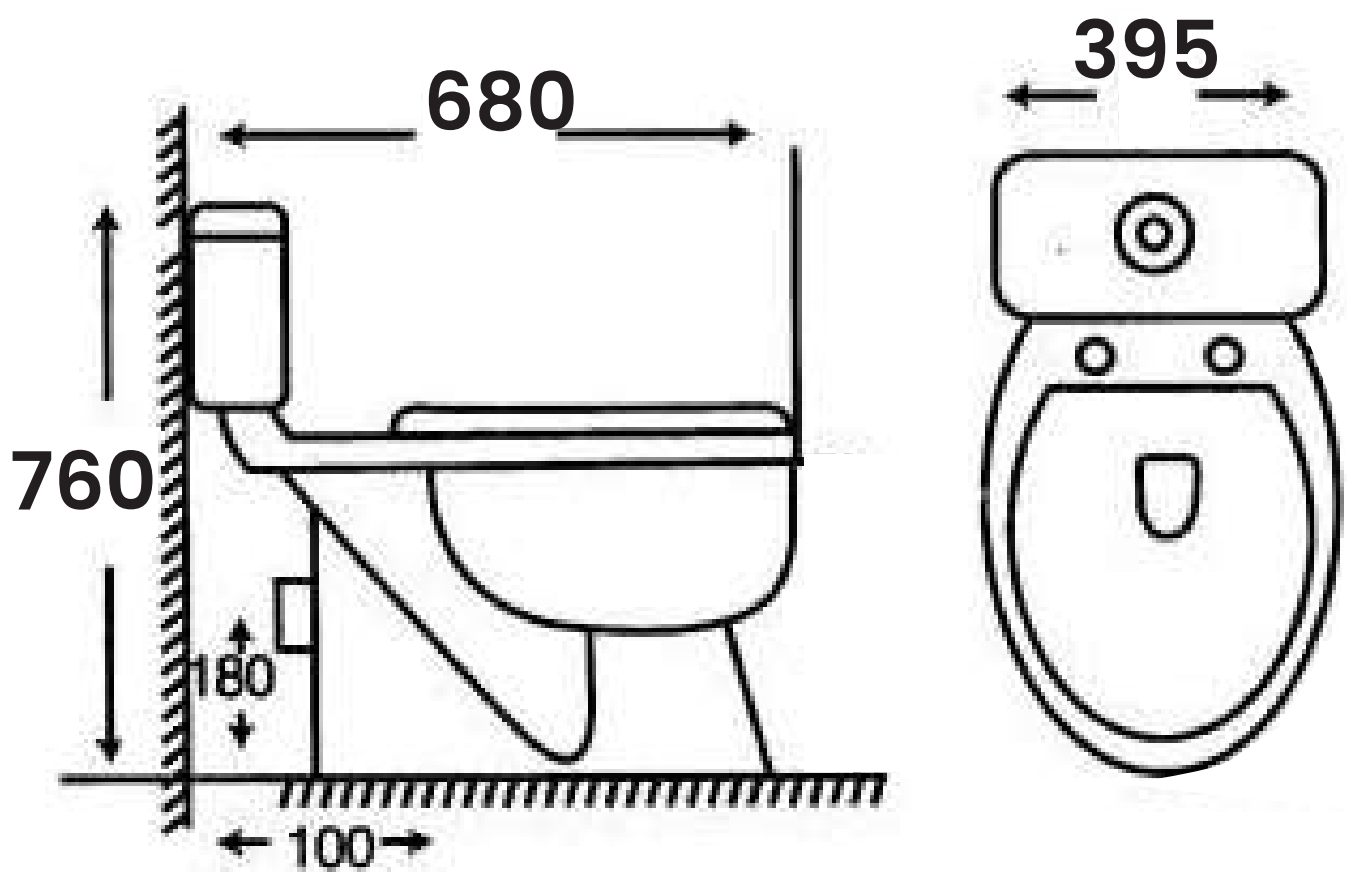

Wall Hung Toilet
Hydraulic Seat Cover

Size:

- L 520mm
- W 340mm
- H 330mm
- Hole 175mm

NW - 2003

Wall Hung Toilet
Hydraulic Seat Cover

Size:

- L 520mm
- W 370mm
- H 330mm
- Hole 175mm - 225mm

SMART WASHDOWN

TWO PIECE TOILET SERIES

MB-50

Wash Down Two Piece Toilet
Dual Fitting with Hydraulic Seat Cover

Size:

- L 700mm
- W 390mm
- H 760mm
- Hole 100mm

MB - 53

Wash Down Two Piece Toilet
Dual Fitting with Hydraulic Seat Cover

- Size:**
- L 680mm
 - W 395mm
 - H 760mm
 - Hole 100mm

MB - 52

Wash Down Two Piece Toilet
Dual Fitting with
Hydraulic Seat Cover

- Size:**
- L 680mm
 - W 395mm
 - H 760mm
 - Hole 100mm

MB - 016

Wash Down Two Piece Toilet
Dual Fitting with
Hydraulic Seat Cover

Size:

- L 680mm
- W 395mm
- H 760mm
- Hole 300mm

MB - 55

Wash Down Two Piece Toilet
Dual Fitting with
Hydraulic Seat Cover

Size:

- L 720mm
- W 370mm
- H 750mm
- Hole 100mm - 300mm

MC - 2048

Modern Wash Basin
One Piece Series