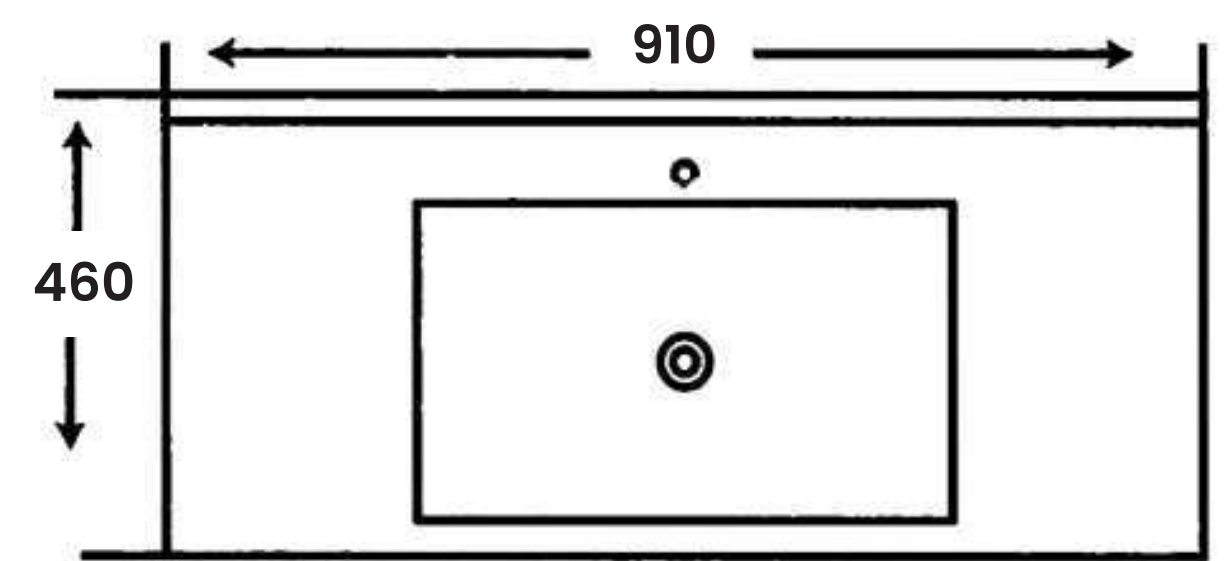

Cabinet Basin MK - 670

Size:

- L 460mm
- W 910mm