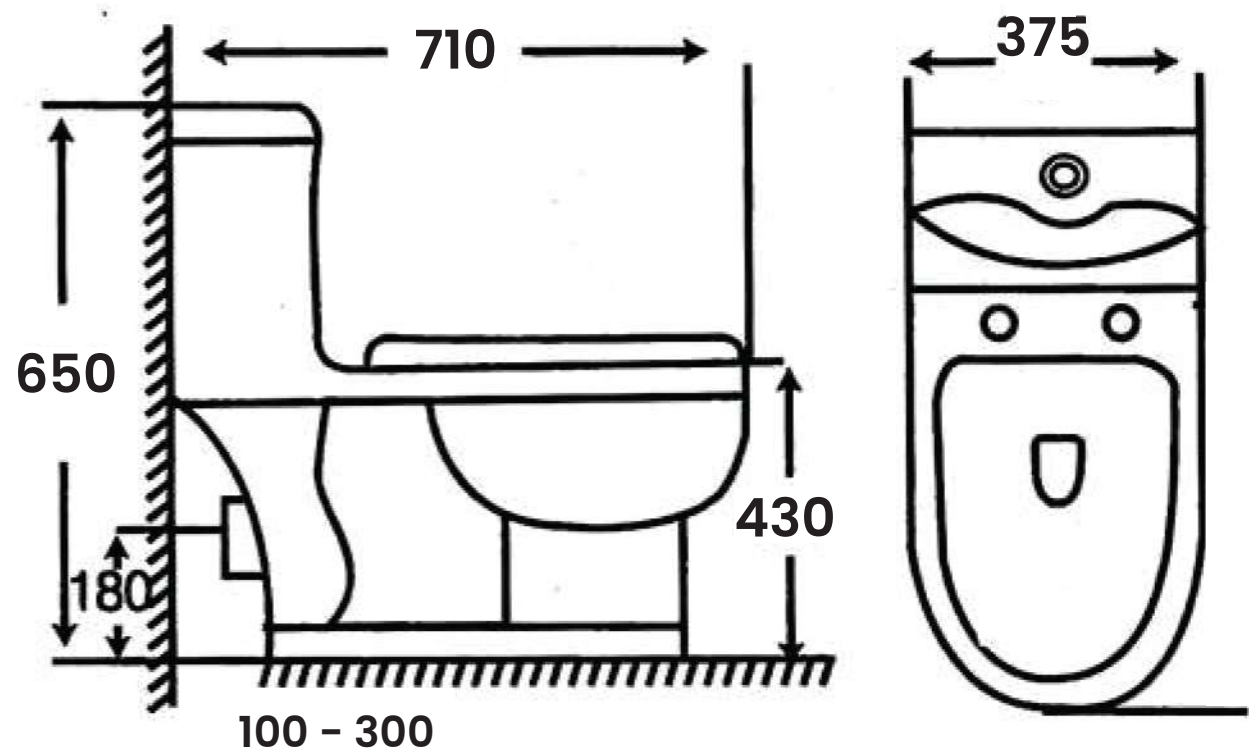

Size:

- L 590mm
- W 350mm
- H 700mm
- Hole 100mm

MA-2052

Wash Down One Piece Toilet
Dual Fitting with Hydraulic Seat Cover

Size:

- L 690mm
- W 370mm
- H 760mm
- Hole 100mm

MA-2065

Wash Down One Piece Toilet
Dual Fitting with Hydraulic Seat Cover

- Size:**
- L 680mm
 - W 370mm
 - H 670mm
 - Hole 100mm

MA-813

Wash Down One Piece Toilet
Dual Fitting with Hydraulic Seat Cover

- Size:**
- L 690mm
 - W 380mm
 - H 760mm
 - Hole 300mm

MA-2006

Wash Down One Piece Toilet
Dual Fitting with Hydraulic Seat Cover

Size:

- L 710mm
- W 375mm
- H 650mm
- Hole 100mm & 300mm

MA-814

Wash Down One Piece Toilet
Dual Fitting with Hydraulic Seat Cover

Size:

- L 700mm
- W 385mm
- H 730mm
- Hole 100mm

MA-2060

Wash Down One Piece Toilet
Dual Fitting with Hydraulic Seat Cover

Size:

- L 690mm
- W 360mm
- H 690mm
- Hole 100mm

MA-2208

Wash Down One Piece Toilet
Dual Fitting with Hydraulic Seat Cover

- Size:**
- L 655mm
 - W 355mm
 - H 730mm
 - Hole 100mm

MA-2080

Wash Down One Piece Toilet
Hydraulic Seat Cover