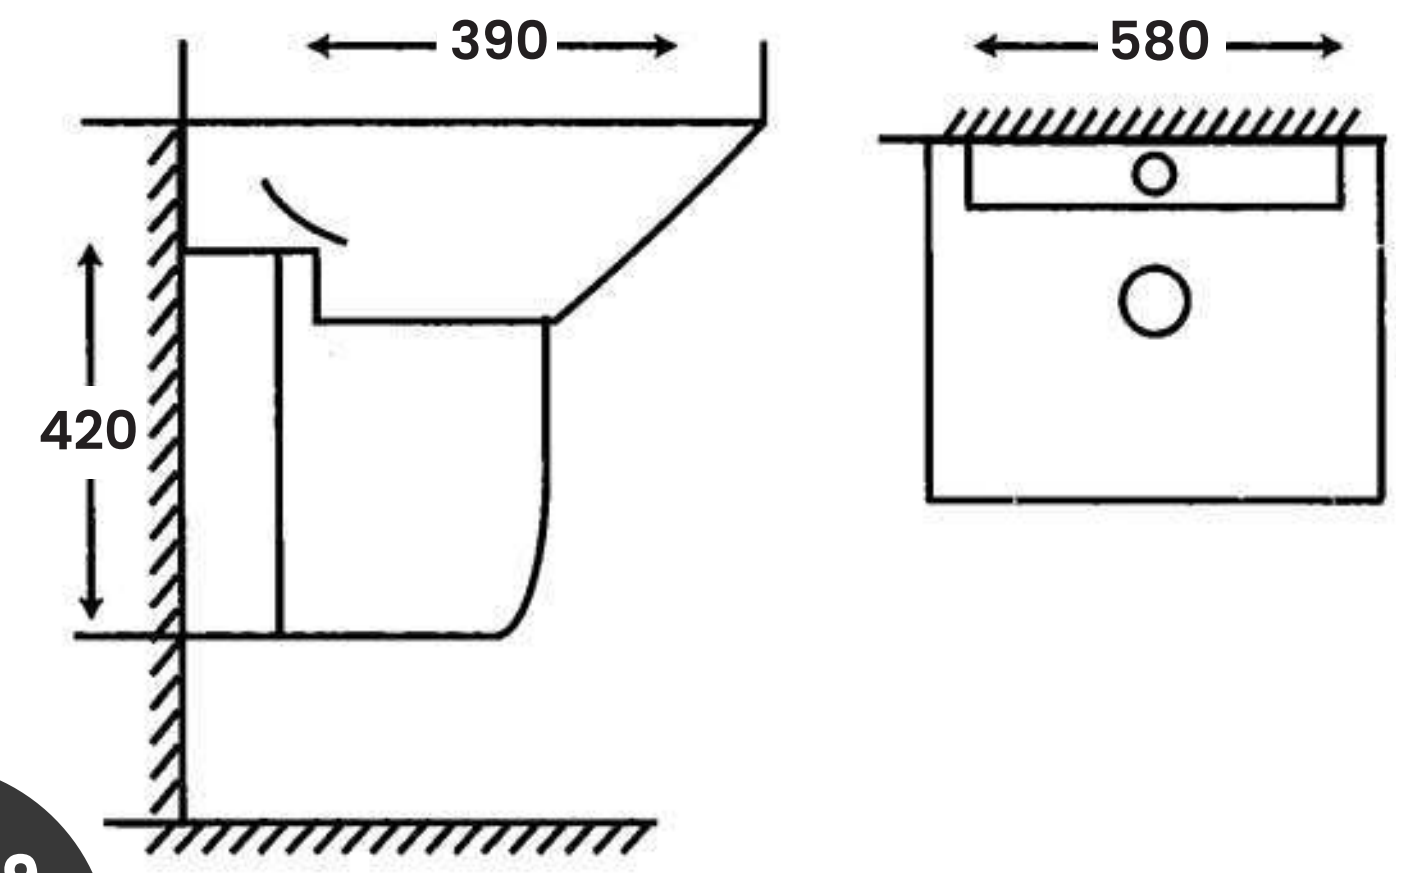

MC - 333

Wall Hung Wash Basin
Single Tap Hole

1. **Size:**
2. L 390mm
   - W 580mm
   - H 420mm

MC-10

Wall Hung Wash Basin
Single Tap Hole

1. **Size:**
2. L 390mm
   - W 580mm
   - H 420mm