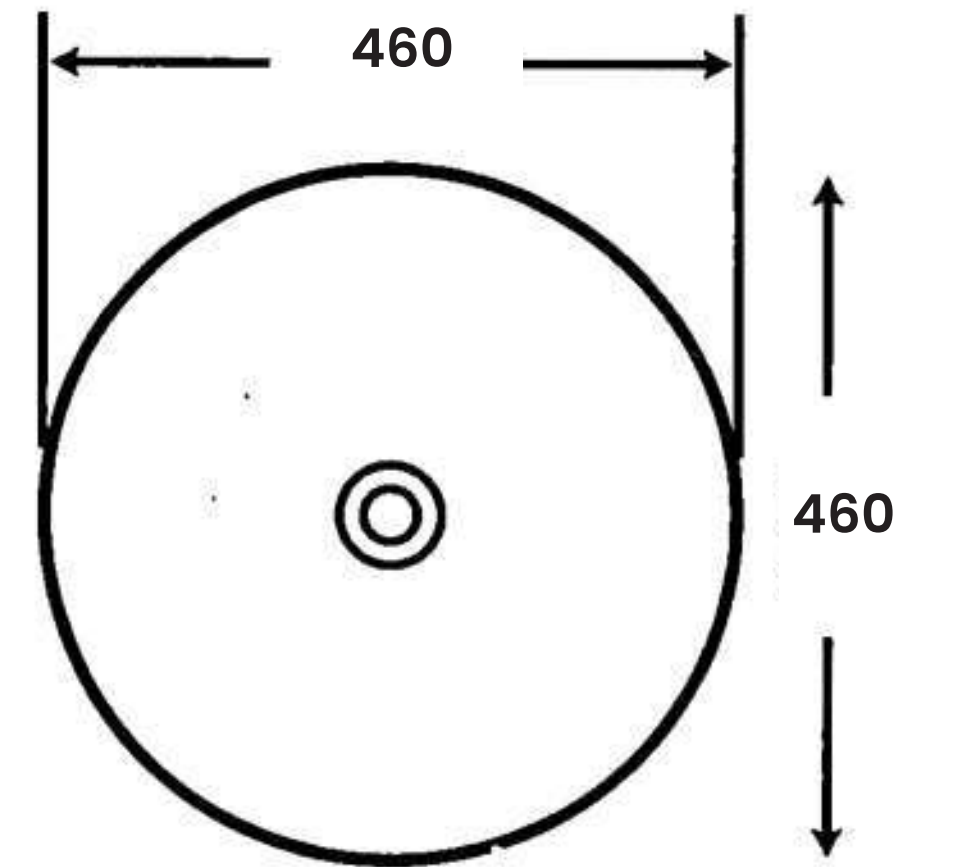

- Size:**
- L 420mm
 - W 600mm
 - H 130mm

MJ-13

Art Basin

Size:

- L 460mm
- W 460mm
- H 145mm

MJ-454B

Art Basin

Size:

- L 390mm
- W 580mm
- H 170mm

MJ - 47

Art Basin

Size:

- L 400mm
- W 660mm
- H 130mm

MJ - 152

Art Basin

Size: