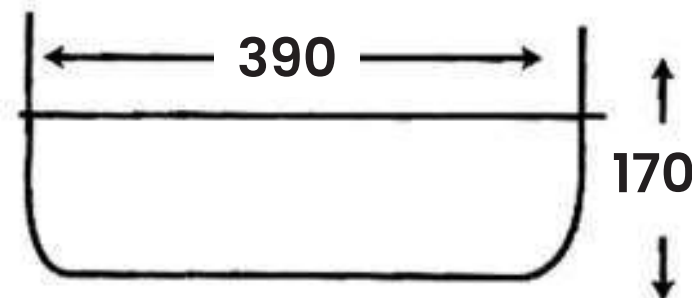

Art Basin

Size:

- L 500mm
- W 500mm
- H 130mm

MJ-168

Art Basin

Size:

- L 320mm
- W 460mm
- H 140mm

MJ-465