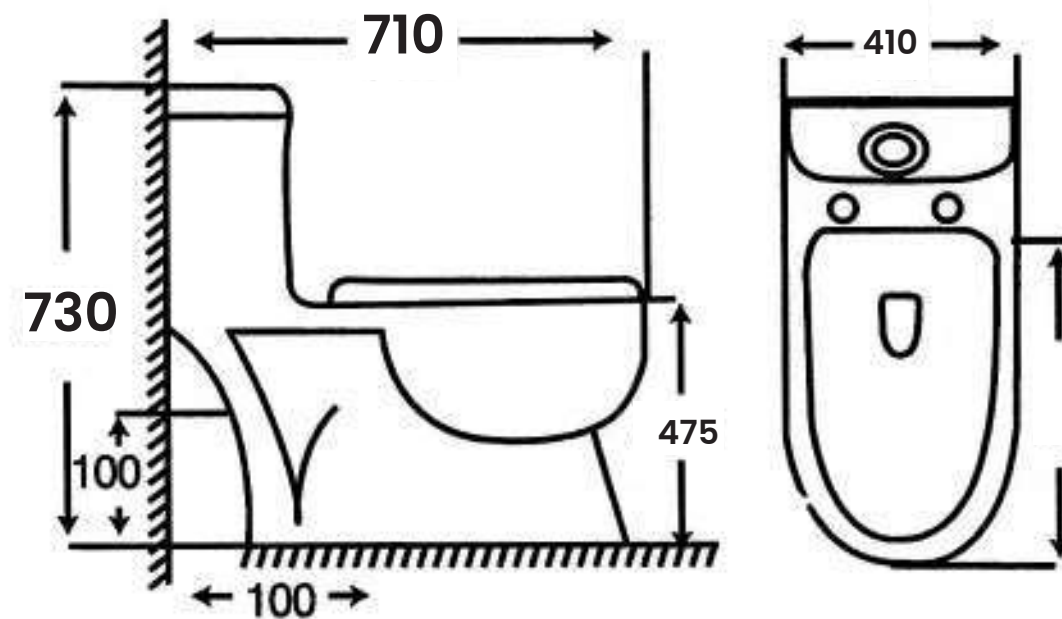

XC - 001

Wash Down One Piece Toilet
D

Size:

- L 670mm
- W 390mm
- H 460mm
- Hole 100mm

SMART WASHDOWN

ONE PIECE TOILET SERIES

MA-222

Wash Down One Piece Toilet
Dual Fitting with Hydraulic Seat Cover

Size:

- L 670mm
- W 365mm
- H 750mm
- Hole 100mm - 300mm

MA-2051

Wash Down One Piece Toilet
Dual Fitting with Hydraulic Seat Cover

Size:

- L 710mm
- W 410mm
- H 730mm
- Hole 100mm

MA-2077

Wash Down One Piece Toilet
Dual Fitting with Hydraulic Seat Cover

Size:

- L 590mm
- W 350mm
- H 700mm
- Hole 100mm

MA-2052

Wash Down One Piece Toilet
Dual Fitting with Hydraulic Seat Cover

Size:

- L 690mm
- W 370mm
- H 760mm
- Hole 100mm

MA-2065

Wash Down One Piece Toilet
Dual Fitting with Hydraulic Seat Cover

- Size:**
- L 680mm
 - W 370mm
 - H 670mm
 - Hole 100mm

MA-813

Wash Down One Piece Toilet
Dual Fitting with Hydraulic Seat Cover

- Size:**
- L 690mm
 - W 380mm
 - H 760mm
 - Hole 300mm

MA-2006

Wash Down One Piece Toilet
Dual Fitting with Hydraulic Seat Cover