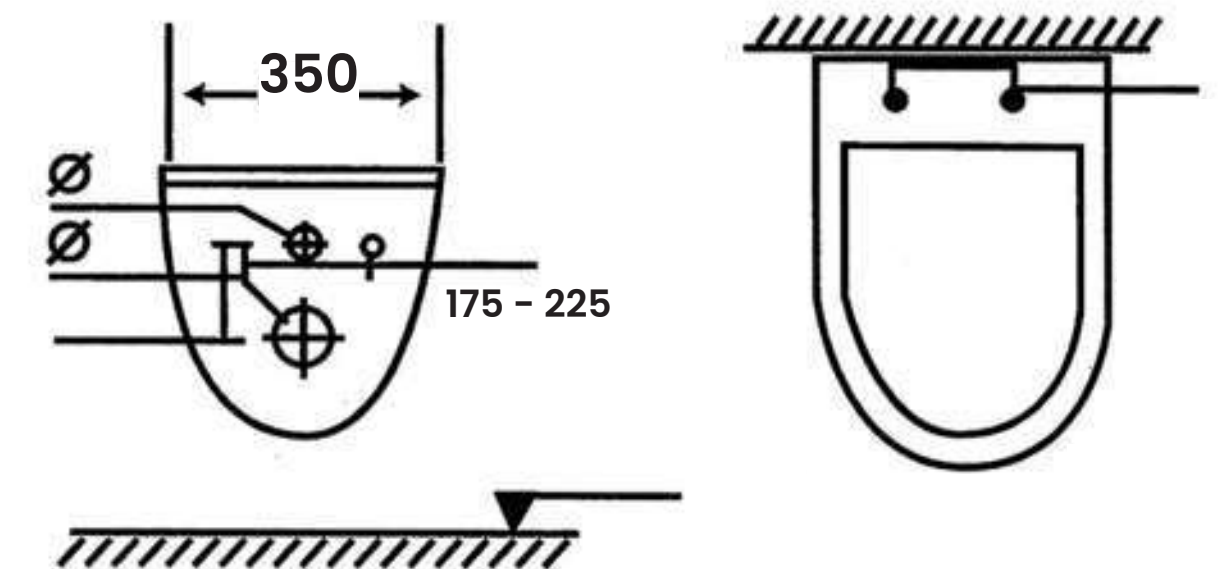

Size:

- L 690mm
- W 360mm
- H 690mm
- Hole 100mm

MA-2208

Wash Down One Piece Toilet
Dual Fitting with Hydraulic Seat Cover

- Size:**
- L 655mm
 - W 355mm
 - H 730mm
 - Hole 100mm

MA-2080

Wash Down One Piece Toilet
Hydraulic Seat Cover

- Size:**
- L 670mm
 - W 400mm
 - H 620mm
 - Hole 100mm

WALL HUNG

SPACE SAVING TOILET SERIES

NW-2004

Wall Hung Toilet
Hydraulic Seat Cover

Size:

- L 520mm
- W 350mm
- H 400mm
- Hole 175mm - 225mm

N W - 5 0 0 4