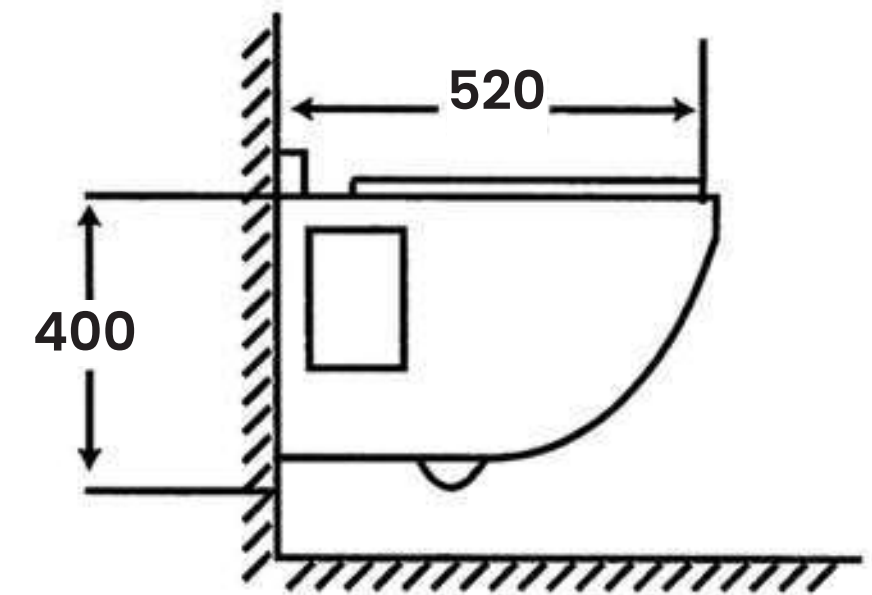

Size:

- L 690mm
- W 360mm
- H 690mm
- Hole 100mm

MA-2208

Wash Down One Piece Toilet
Dual Fitting with Hydraulic Seat Cover

- Size:**
- L 655mm
 - W 355mm
 - H 730mm
 - Hole 100mm

MA-2080

Wash Down One Piece Toilet
Hydraulic Seat Cover

- Size:**
- L 670mm
 - W 400mm
 - H 620mm
 - Hole 100mm

WALL HUNG

SPACE SAVING TOILET SERIES

NW-2004

Wall Hung Toilet
Hydraulic Seat Cover

Size:

- L 520mm
- W 350mm
- H 400mm
- Hole 175mm - 225mm

N W - 5 0 0 4