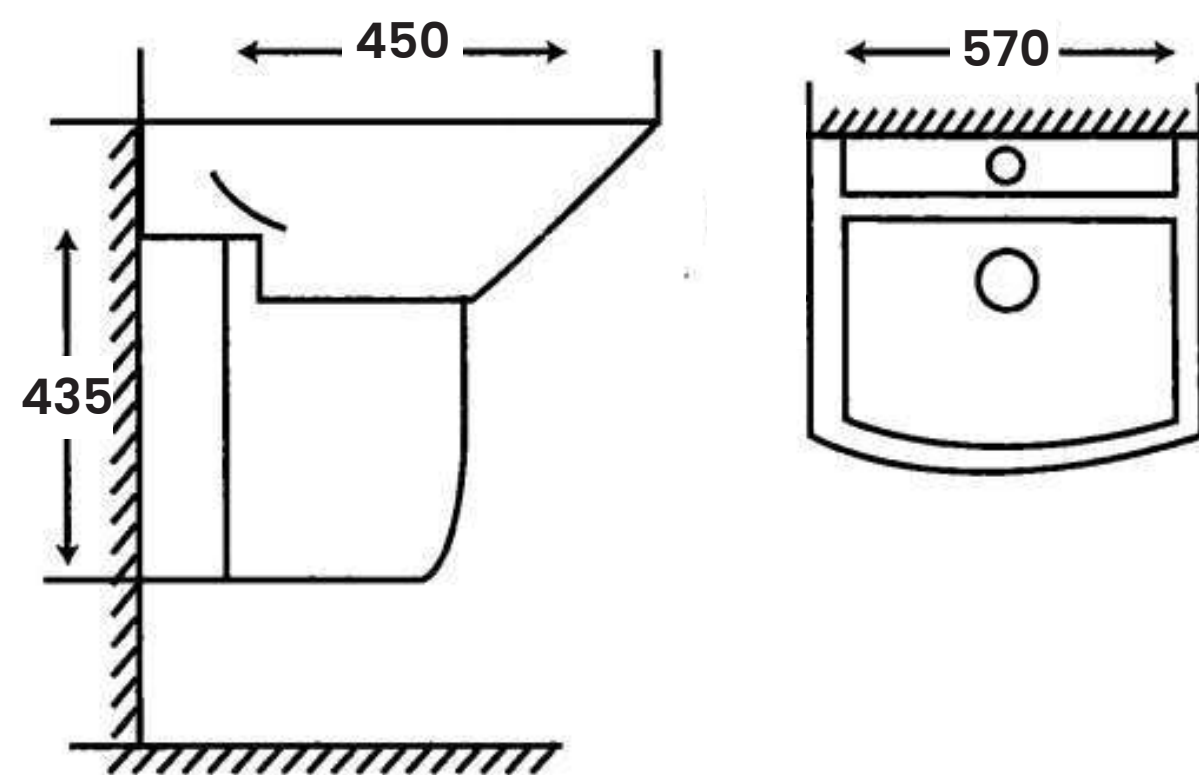

Size:

- L 460mm
- W 550mm
- H 370mm

MC-053D

Wall Hung Wash Basin
Single Tap Hole

Size:

- L 450mm
- W 570mm
- H 435mm

SMART WASHDOWN

Wall Hang Basin