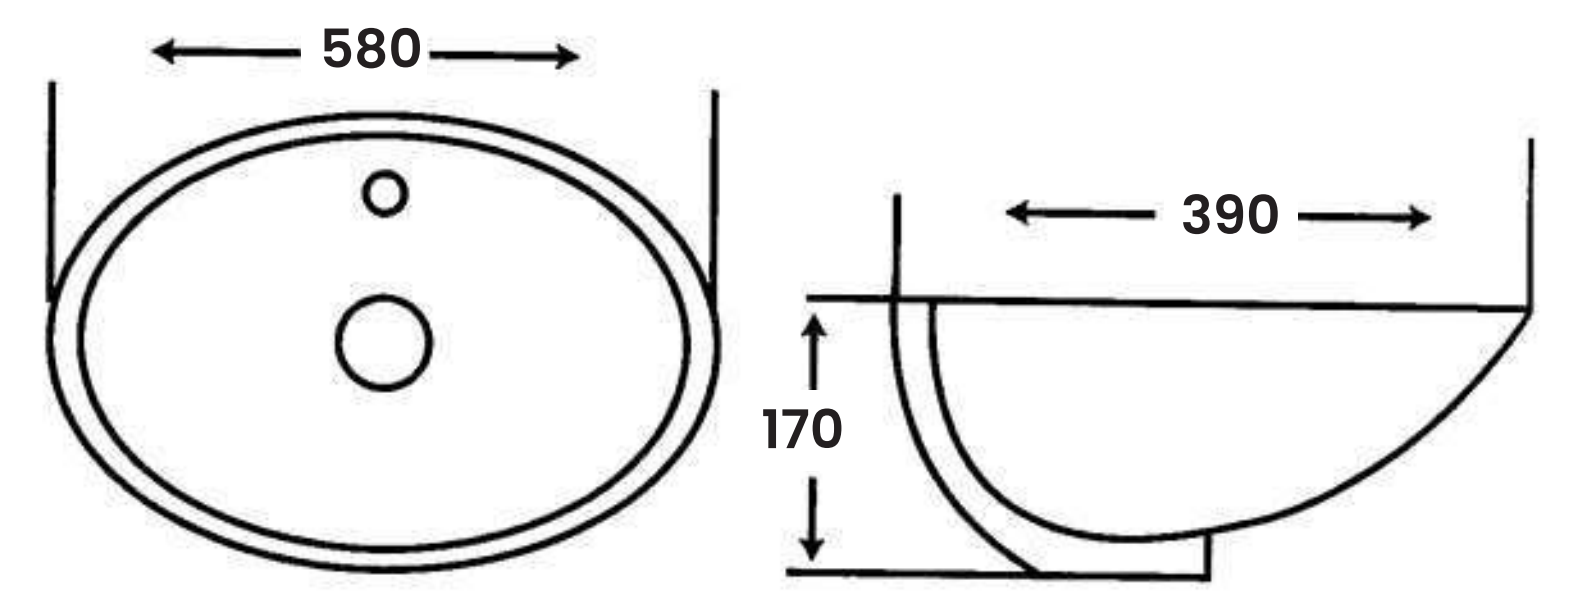

MD-220

Upper Counter Vanity

1. **Size:**
2. L 390mm
   - W 580mm
   - H 170mm

M A R A

MD-228

Upper Counter Vanity

1. **Size:**
2. L 480mm
   - W 570mm
   - H 180mm