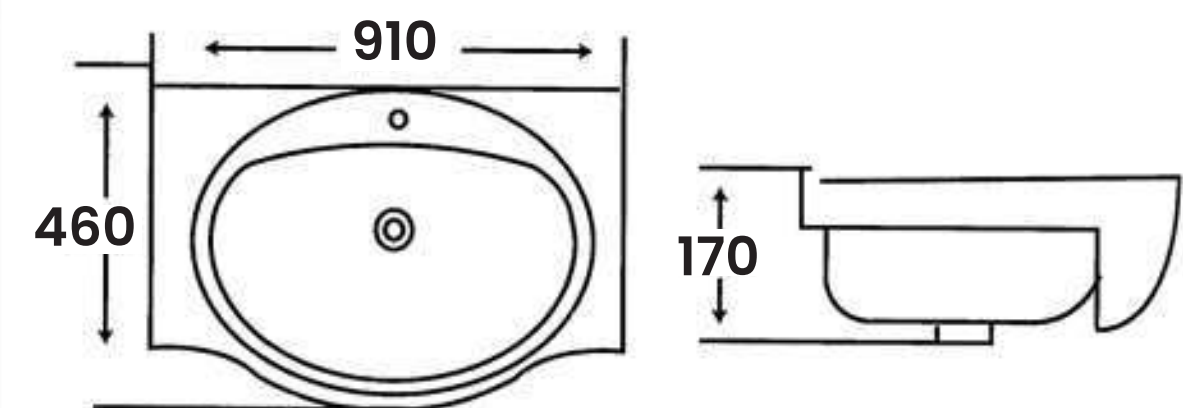

CABINAT

WASHBASIN SERIES

M K - 6 5 0

Cabinet Basin

Size:

- L 460mm
- W 910mm
- H 170mm