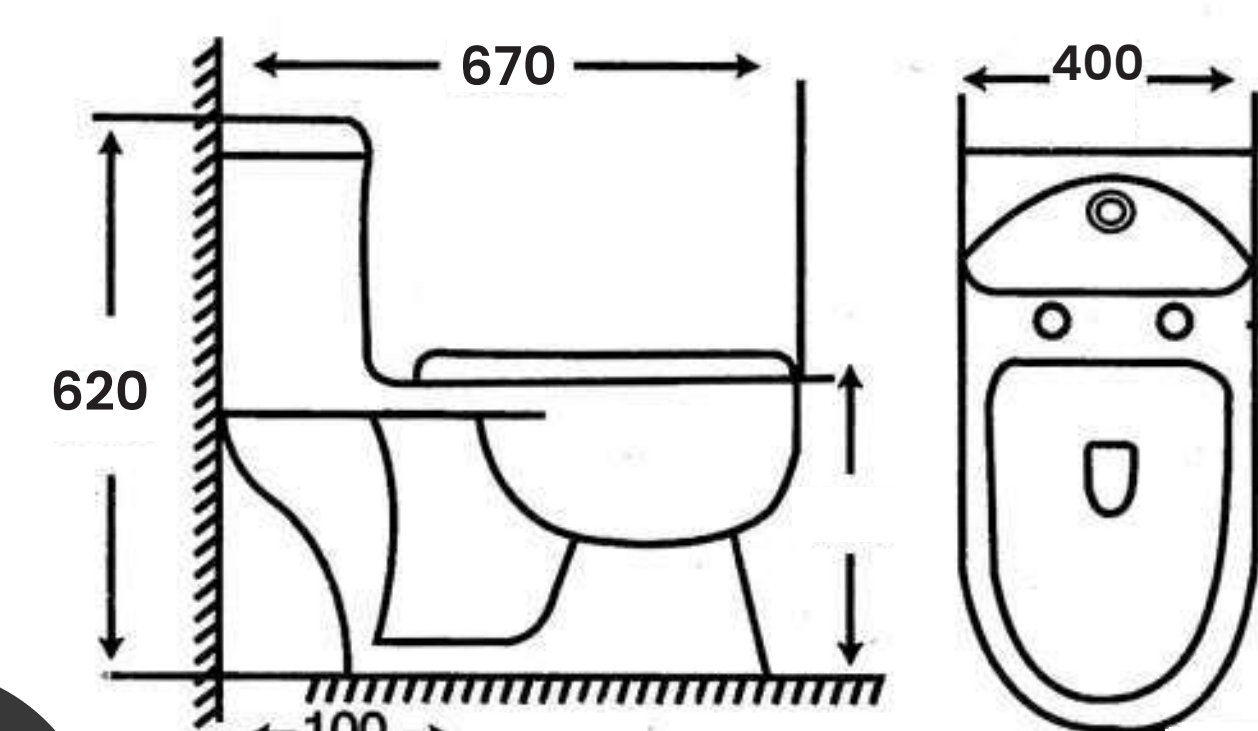

Size:

- L 710mm
- W 375mm
- H 650mm
- Hole 100mm & 300mm

MA-814

Wash Down One Piece Toilet
Dual Fitting with Hydraulic Seat Cover

Size:

- L 700mm
- W 385mm
- H 730mm
- Hole 100mm

MA-2060

Wash Down One Piece Toilet
Dual Fitting with Hydraulic Seat Cover

Size:

- L 690mm
- W 360mm
- H 690mm
- Hole 100mm

MA-2208

Wash Down One Piece Toilet
Dual Fitting with Hydraulic Seat Cover

- Size:**
- L 655mm
 - W 355mm
 - H 730mm
 - Hole 100mm

MA-2080

Wash Down One Piece Toilet
Hydraulic Seat Cover

- Size:**
- L 670mm
 - W 400mm
 - H 620mm
 - Hole 100mm

WALL HUNG

SPACE SAVING TOILET SERIES

NW-2004

Wall Hung Toilet
Hydraulic Seat Cover

Size:

- L 520mm
- W 350mm
- H 400mm
- Hole 175mm - 225mm

N W - 5 0 0 4