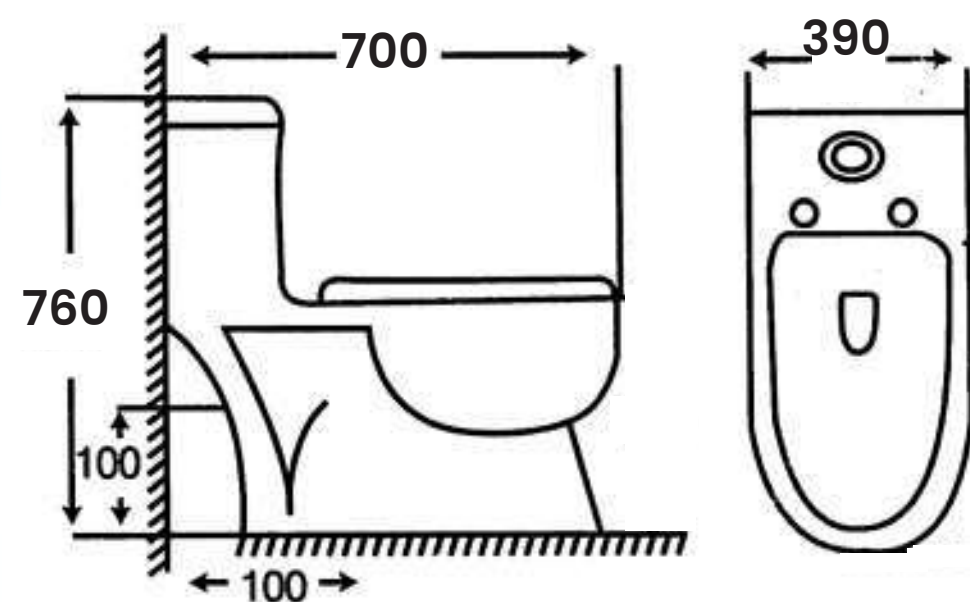

Wall Hung Toilet
Hydraulic Seat Cover

Size:

- L 520mm
- W 340mm
- H 330mm
- Hole 175mm

NW - 2003

Wall Hung Toilet
Hydraulic Seat Cover

Size:

- L 520mm
- W 370mm
- H 330mm
- Hole 175mm - 225mm

SMART WASHDOWN

TWO PIECE TOILET SERIES

MB-50

Wash Down Two Piece Toilet
Dual Fitting with Hydraulic Seat Cover

Size:

- L 700mm
- W 390mm
- H 760mm
- Hole 100mm

MB - 53

Wash Down Two Piece Toilet
Dual Fitting with Hydraulic Seat Cover

- Size:**
- L 680mm
 - W 395mm
 - H 760mm
 - Hole 100mm

MB - 52

Wash Down Two Piece Toilet
Dual Fitting with
Hydraulic Seat Cover

- Size:**
- L 680mm
 - W 395mm
 - H 760mm
 - Hole 100mm

MB - 016

Wash Down Two Piece Toilet
Dual Fitting with
Hydraulic Seat Cover

Size:

- L 680mm
- W 395mm
- H 760mm
- Hole 300mm

MB - 55

Wash Down Two Piece Toilet
Dual Fitting with
Hydraulic Seat Cover

Size:

- L 720mm
- W 370mm
- H 750mm
- Hole 100mm - 300mm

MC - 2048

Modern Wash Basin
One Piece Series