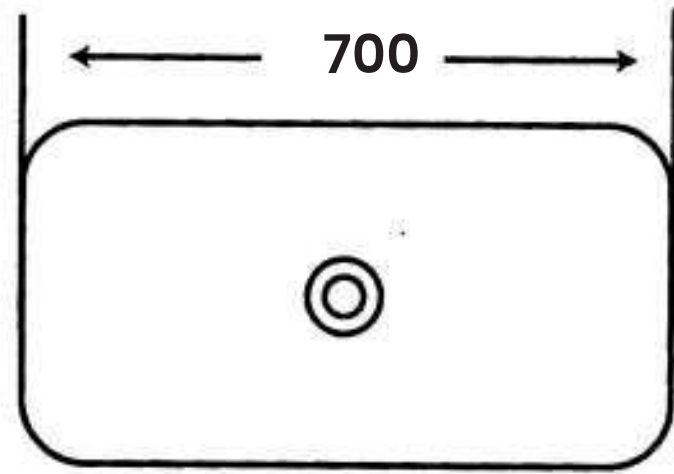

- L 390mm
- W 600mm
- H 150mm

MJ-114

Art Basin

Size:

- L 450mm
- W 610mm
- H 160mm

MJ-157

Art Basin

Size:

- L 380mm
- W 600mm
- H 130mm

A C H I

MJ-9100

Art Basin

Size:

- L 290mm
- W 430mm
- H 140mm

MJ - 044

Art Basin

- Size:**
- L 380mm
 - W 700mm
 - H 135mm

MJ - 14

Art Basin

- Size:**
- L 440mm
 - W 430mm
 - H 150mm

MJ - 12

Art Basin

- Size:**
- L 470mm
 - W 470mm
 - H 150mm

MJ-08