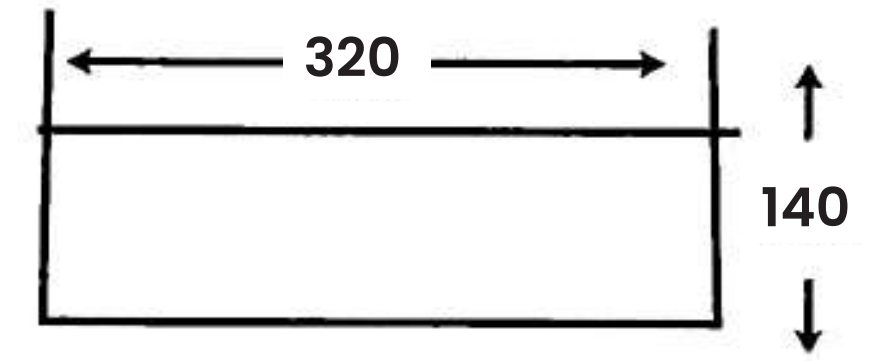

Art Basin

Size:

- L 500mm
- W 500mm
- H 130mm

MJ-168

Art Basin

Size:

- L 320mm
- W 460mm
- H 140mm

MJ-465