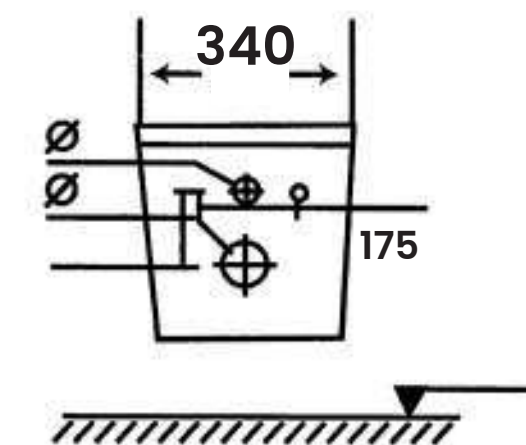

Size:

- L 690mm
- W 360mm
- H 690mm
- Hole 100mm

MA-2208

Wash Down One Piece Toilet
Dual Fitting with Hydraulic Seat Cover

- Size:**
- L 655mm
 - W 355mm
 - H 730mm
 - Hole 100mm

MA-2080

Wash Down One Piece Toilet
Hydraulic Seat Cover

- Size:**
- L 670mm
 - W 400mm
 - H 620mm
 - Hole 100mm

WALL HUNG

SPACE SAVING TOILET SERIES

NW-2004

Wall Hung Toilet
Hydraulic Seat Cover

Size:

- L 520mm
- W 350mm
- H 400mm
- Hole 175mm - 225mm

N W - 5 0 0 4

Wall Hung Toilet
Hydraulic Seat Cover

Size:

- L 490mm
- W 340mm
- H 400mm
- Hole 175mm

NW-303

Wall Hung Toilet
Hydraulic Seat Cover

Size:

- L 560mm
- W 350mm
- H 350mm
- Fixing Hole 175mm - 225mm

NW-2005