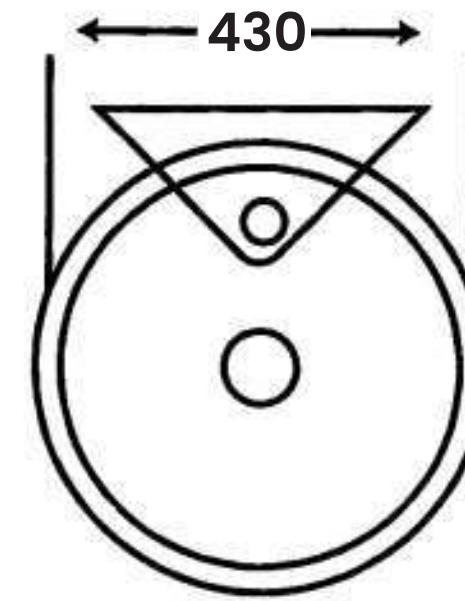

- L 390mm
- W 600mm
- H 150mm

MJ-114

Art Basin

Size:

- L 450mm
- W 610mm
- H 160mm

MJ-157

Art Basin

Size:

- L 380mm
- W 600mm
- H 130mm

A C H I

MJ-9100

Art Basin

Size:

- L 290mm
- W 430mm
- H 140mm

MJ - 044

Art Basin

- Size:**
- L 380mm
 - W 700mm
 - H 135mm

MJ - 14

Art Basin

- Size:**
- L 440mm
 - W 430mm
 - H 150mm

MJ - 12

Art Basin

- Size:**
- L 470mm
 - W 470mm
 - H 150mm

MJ-08