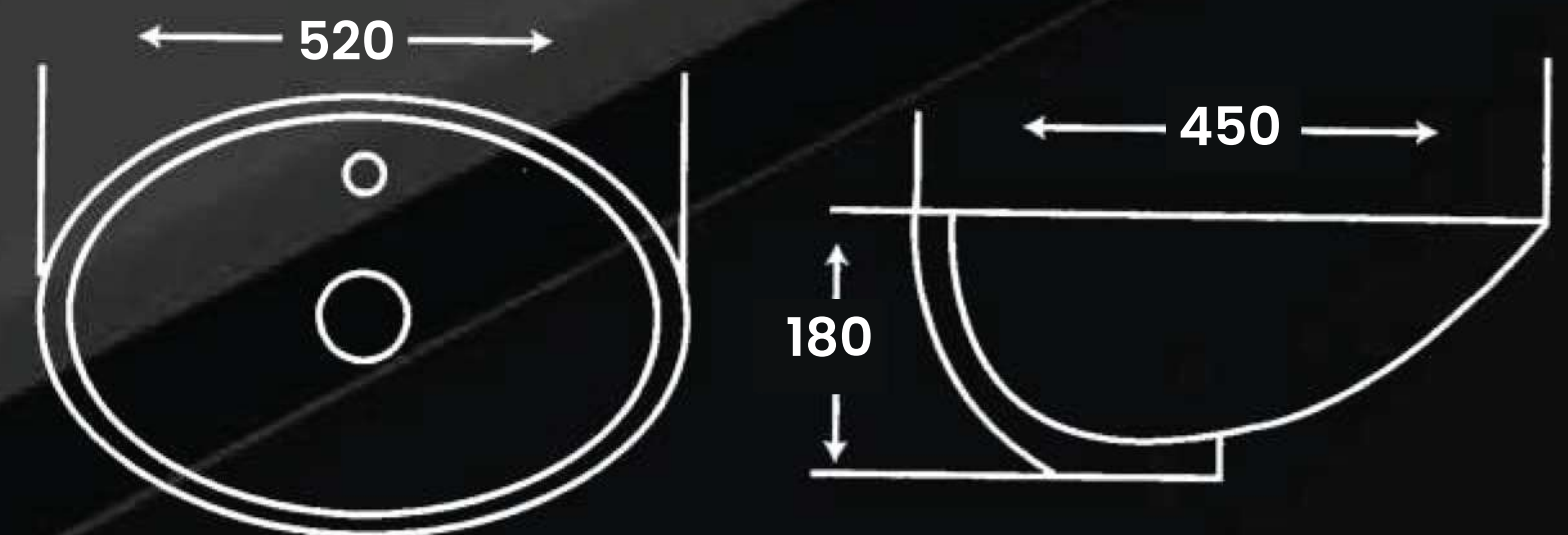

UPPER COUNTER

VANITY SERIES

MD-219

Upper Counter Vanity

Size:

- L 450mm
- W 520mm
- H 180mm