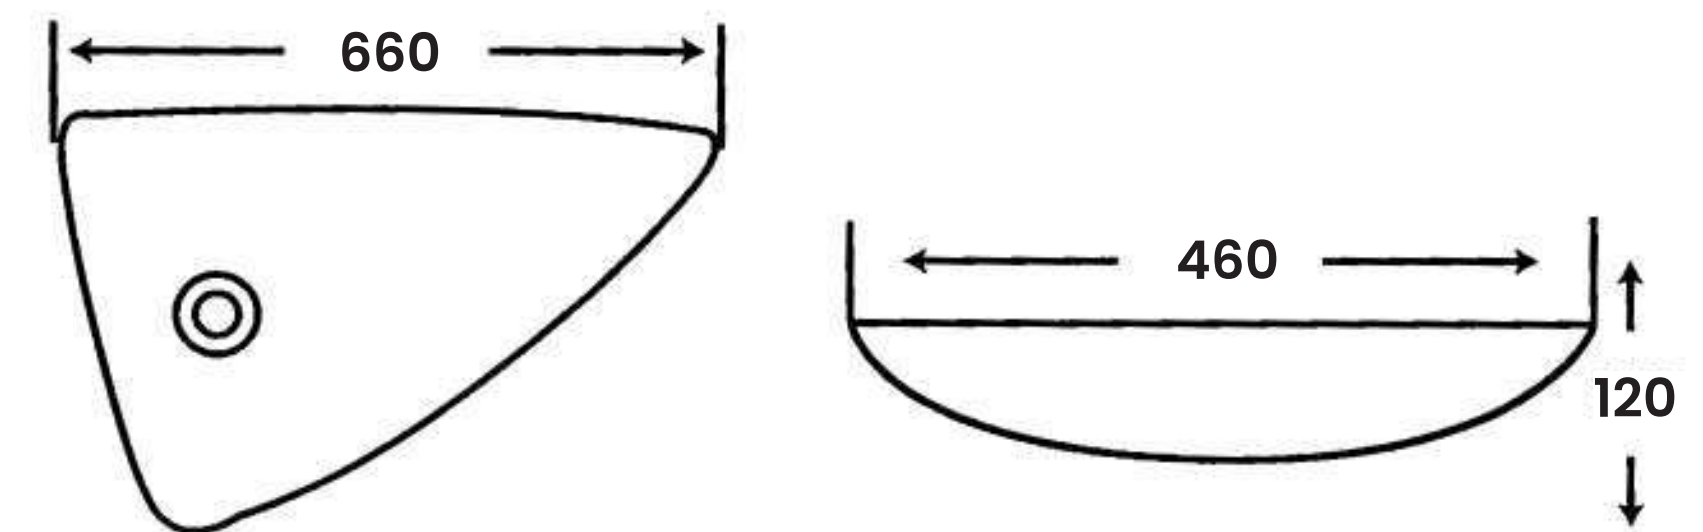

MJ-042

Art Basin

Size:

- L 460mm
- W 660mm
- H 120mm