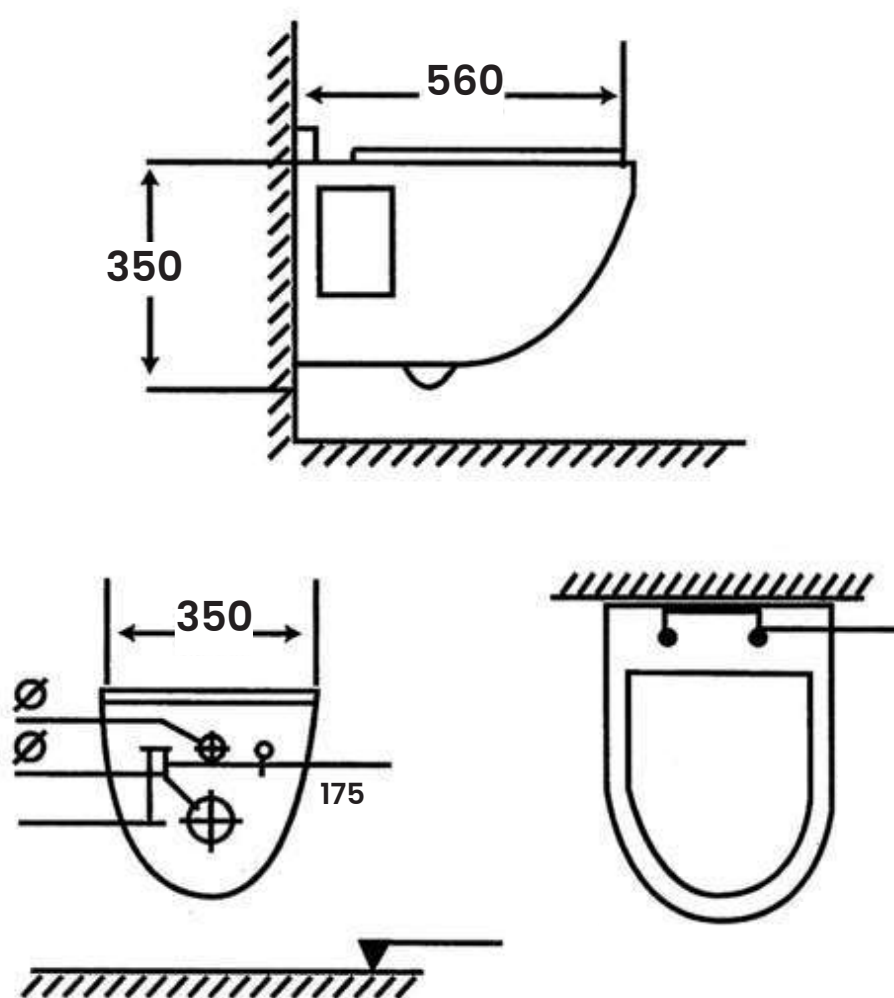

- Size:**
- L 670mm
 - W 400mm
 - H 620mm
 - Hole 100mm

WALL HUNG

SPACE SAVING TOILET SERIES

NW-2004

Wall Hung Toilet
Hydraulic Seat Cover

Size:

- L 520mm
- W 350mm
- H 400mm
- Hole 175mm - 225mm

N W - 5 0 0 4

Wall Hung Toilet
Hydraulic Seat Cover

Size:

- L 490mm
- W 340mm
- H 400mm
- Hole 175mm

NW-303

Wall Hung Toilet
Hydraulic Seat Cover

Size:

- L 560mm
- W 350mm
- H 350mm
- Fixing Hole 175mm - 225mm

NW-2005

Wall Hung Toilet
Hydraulic Seat Cover

Size:

- L 560mm
- W 350mm
- H 350mm
- Fix Hole 175mm

NW - 012

Wall Hung Toilet
Hydraulic Seat Cover

Size:

- L 570mm
- W 370mm
- H 380mm
- Hole 175mm

NW - 304