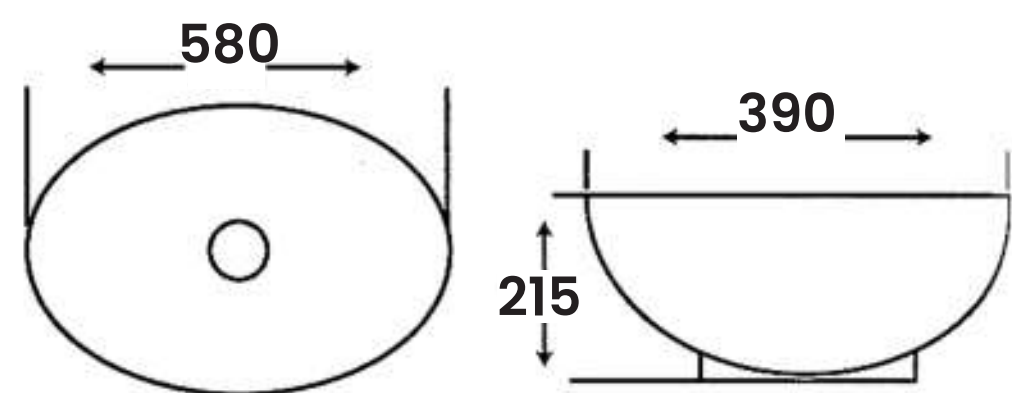

Size:

- L 520mm
- W 520mm
- H 180mm

MJ - 305

Art Basin

Size:

- L 390mm
- W 580mm
- H 215mm

MJ - 302

Art Basin

Size:

- L 400mm
- W 590mm
- H 215mm

MJ-323

Art Basin

Size:

- L 420mm
- W 590mm
- H 140mm

M A R A

MJ-246