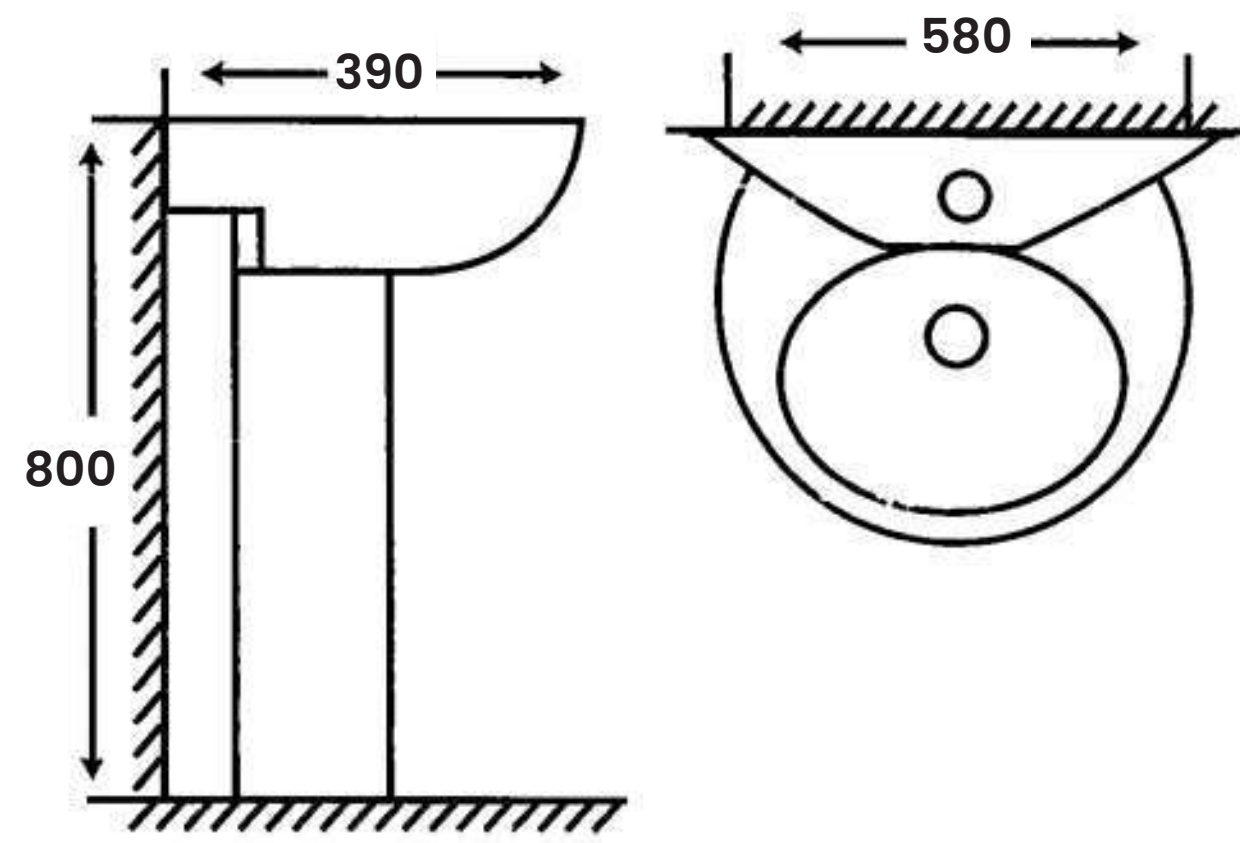

Size:

- L 680mm
- W 395mm
- H 760mm
- Hole 300mm

MB - 55

Wash Down Two Piece Toilet
Dual Fitting with
Hydraulic Seat Cover

Size:

- L 720mm
- W 370mm
- H 750mm
- Hole 100mm - 300mm

MC - 2048

Modern Wash Basin
One Piece Series

Size:

- L 490mm
- W 490mm
- H 830mm

MC-2049

Modern Wash Basin
One Piece Series

Size:

- L 470mm
- W 470mm
- H 835mm

MC - 888

Wash Basin Pedestal
Single Tap Hole

Size:

- L 420mm
- W 1000mm
- H 860mm

MC-2020

Wash Basin Pedestal
Single Tap Hole

Size:

- L 390mm
- W 580mm
- H 800mm

MC-617

Wash Basin Pedestal
Single Tap Hole

Size:

- L 380mm
- W 420mm
- H 800mm

MC-786

Wash Basin Pedestal
Single Tap Hole

- Size:**
- L 510mm
 - W 830mm
 - H 800mm

MC-2035

Wash Basin Pedestal
Single Tap Hole

- Size:**
- L 460mm
 - W 610mm
 - H 810mm