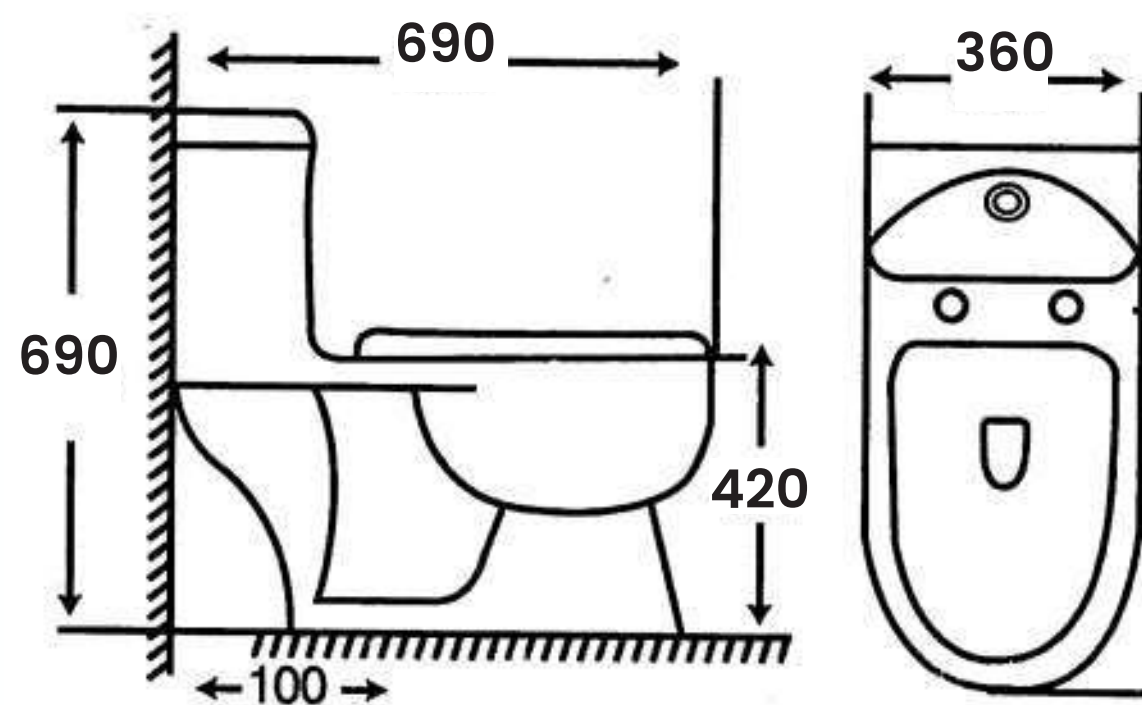

Size:

- L 590mm
- W 350mm
- H 700mm
- Hole 100mm

MA-2052

Wash Down One Piece Toilet
Dual Fitting with Hydraulic Seat Cover

Size:

- L 690mm
- W 370mm
- H 760mm
- Hole 100mm

MA-2065

Wash Down One Piece Toilet
Dual Fitting with Hydraulic Seat Cover

- Size:**
- L 680mm
 - W 370mm
 - H 670mm
 - Hole 100mm

MA-813

Wash Down One Piece Toilet
Dual Fitting with Hydraulic Seat Cover

- Size:**
- L 690mm
 - W 380mm
 - H 760mm
 - Hole 300mm

MA-2006

Wash Down One Piece Toilet
Dual Fitting with Hydraulic Seat Cover

Size:

- L 710mm
- W 375mm
- H 650mm
- Hole 100mm & 300mm

MA-814

Wash Down One Piece Toilet
Dual Fitting with Hydraulic Seat Cover

Size:

- L 700mm
- W 385mm
- H 730mm
- Hole 100mm

MA-2060

Wash Down One Piece Toilet
Dual Fitting with Hydraulic Seat Cover

Size:

- L 690mm
- W 360mm
- H 690mm
- Hole 100mm

MA-2208

Wash Down One Piece Toilet
Dual Fitting with Hydraulic Seat Cover

- Size:**
- L 655mm
 - W 355mm
 - H 730mm
 - Hole 100mm

MA-2080

Wash Down One Piece Toilet
Hydraulic Seat Cover