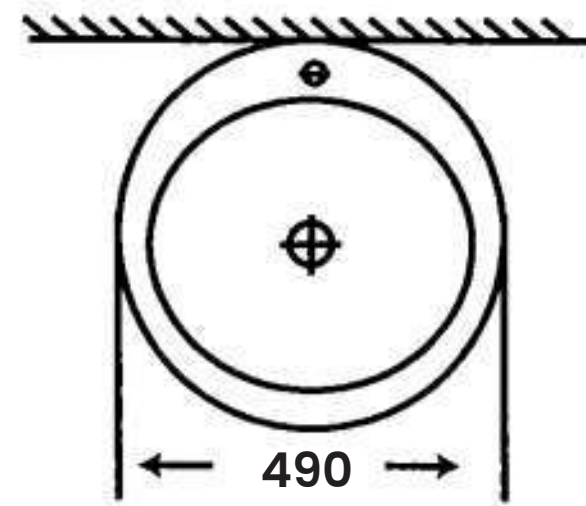

- Size:**
- L 680mm
 - W 395mm
 - H 760mm
 - Hole 100mm

MB - 52

Wash Down Two Piece Toilet
Dual Fitting with
Hydraulic Seat Cover

- Size:**
- L 680mm
 - W 395mm
 - H 760mm
 - Hole 100mm

MB - 016

Wash Down Two Piece Toilet
Dual Fitting with
Hydraulic Seat Cover

Size:

- L 680mm
- W 395mm
- H 760mm
- Hole 300mm

MB - 55

Wash Down Two Piece Toilet
Dual Fitting with
Hydraulic Seat Cover

Size:

- L 720mm
- W 370mm
- H 750mm
- Hole 100mm - 300mm

MC - 2048

Modern Wash Basin
One Piece Series

Size:

- L 490mm
- W 490mm
- H 830mm

MC-2049

Modern Wash Basin
One Piece Series

Size:

- L 470mm
- W 470mm
- H 835mm

MC - 888

Wash Basin Pedestal
Single Tap Hole

Size:

- L 420mm
- W 1000mm
- H 860mm

MC-2020

Wash Basin Pedestal
Single Tap Hole

Size:

- L 390mm
- W 580mm
- H 800mm

MC-617

Wash Basin Pedestal
Single Tap Hole