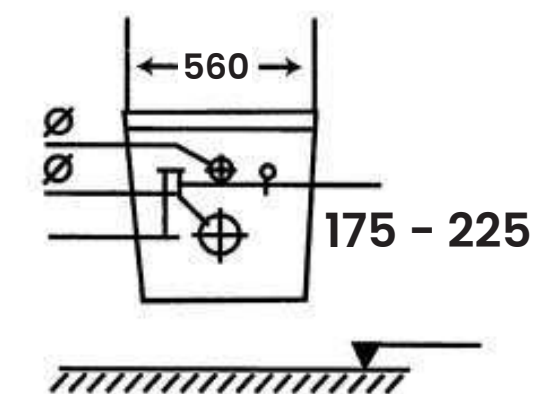

Wall Hung Toilet
Hydraulic Seat Cover

Size:

- L 520mm
- W 340mm
- H 330mm
- Hole 175mm

NW - 2003

Wall Hung Toilet
Hydraulic Seat Cover

Size:

- L 520mm
- W 370mm
- H 330mm
- Hole 175mm - 225mm

SMART WASHDOWN