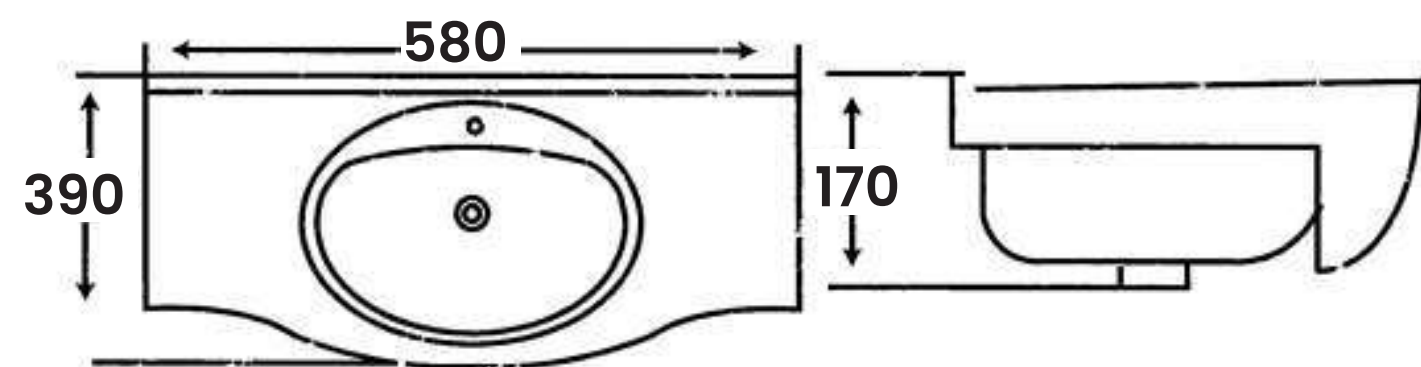

M K - 6 4 0

Cabinet Basin

Size:

- L 500mm
- W 800mm
- H 220mm

M K - 6 3 0

Cabinet Basin

Size:

- L 390mm
- W 580mm
- H 170mm