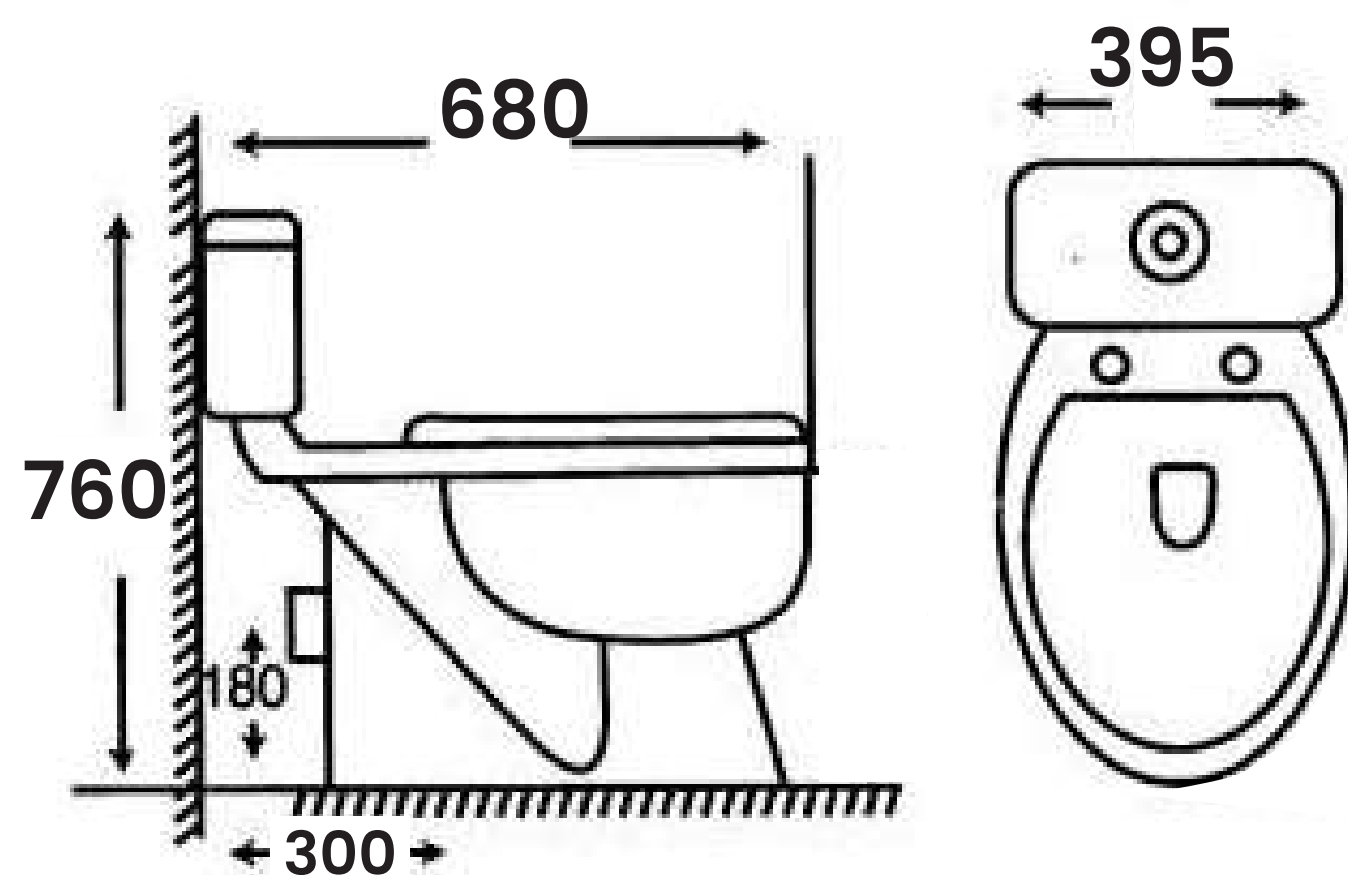

TWO PIECE TOILET SERIES

MB-50

Wash Down Two Piece Toilet
Dual Fitting with Hydraulic Seat Cover

Size:

- L 700mm
- W 390mm
- H 760mm
- Hole 100mm

MB - 53

Wash Down Two Piece Toilet
Dual Fitting with Hydraulic Seat Cover

- Size:**
- L 680mm
 - W 395mm
 - H 760mm
 - Hole 100mm

MB - 52

Wash Down Two Piece Toilet
Dual Fitting with
Hydraulic Seat Cover

- Size:**
- L 680mm
 - W 395mm
 - H 760mm
 - Hole 100mm

MB - 016

Wash Down Two Piece Toilet
Dual Fitting with
Hydraulic Seat Cover

Size:

- L 680mm
- W 395mm
- H 760mm
- Hole 300mm

MB - 55

Wash Down Two Piece Toilet
Dual Fitting with
Hydraulic Seat Cover

Size:

- L 720mm
- W 370mm
- H 750mm
- Hole 100mm - 300mm

MC - 2048

Modern Wash Basin
One Piece Series

Size:

- L 490mm
- W 490mm
- H 830mm

MC-2049

Modern Wash Basin
One Piece Series

Size:

- L 470mm
- W 470mm
- H 835mm

MC - 888

Wash Basin Pedestal
Single Tap Hole