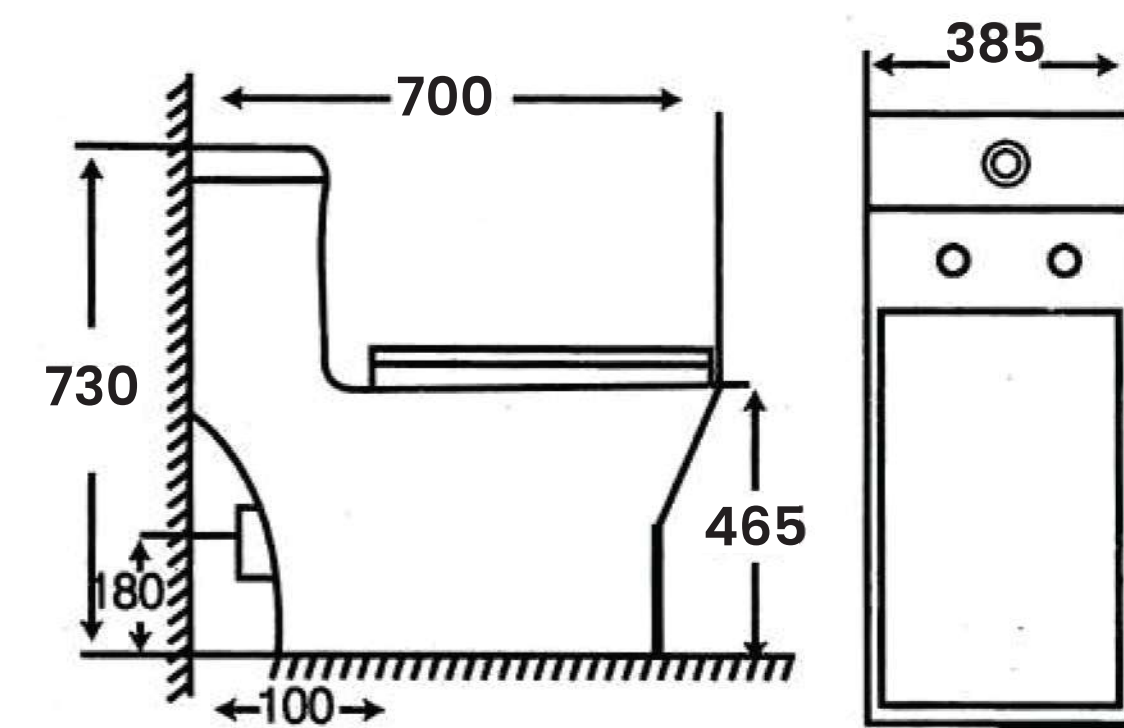

Size:

- L 710mm
- W 375mm
- H 650mm
- Hole 100mm & 300mm

MA-814

Wash Down One Piece Toilet
Dual Fitting with Hydraulic Seat Cover

Size:

- L 700mm
- W 385mm
- H 730mm
- Hole 100mm

MA-2060

Wash Down One Piece Toilet
Dual Fitting with Hydraulic Seat Cover

Size:

- L 690mm
- W 360mm
- H 690mm
- Hole 100mm

MA-2208

Wash Down One Piece Toilet
Dual Fitting with Hydraulic Seat Cover

- Size:**
- L 655mm
 - W 355mm
 - H 730mm
 - Hole 100mm

MA-2080

Wash Down One Piece Toilet
Hydraulic Seat Cover