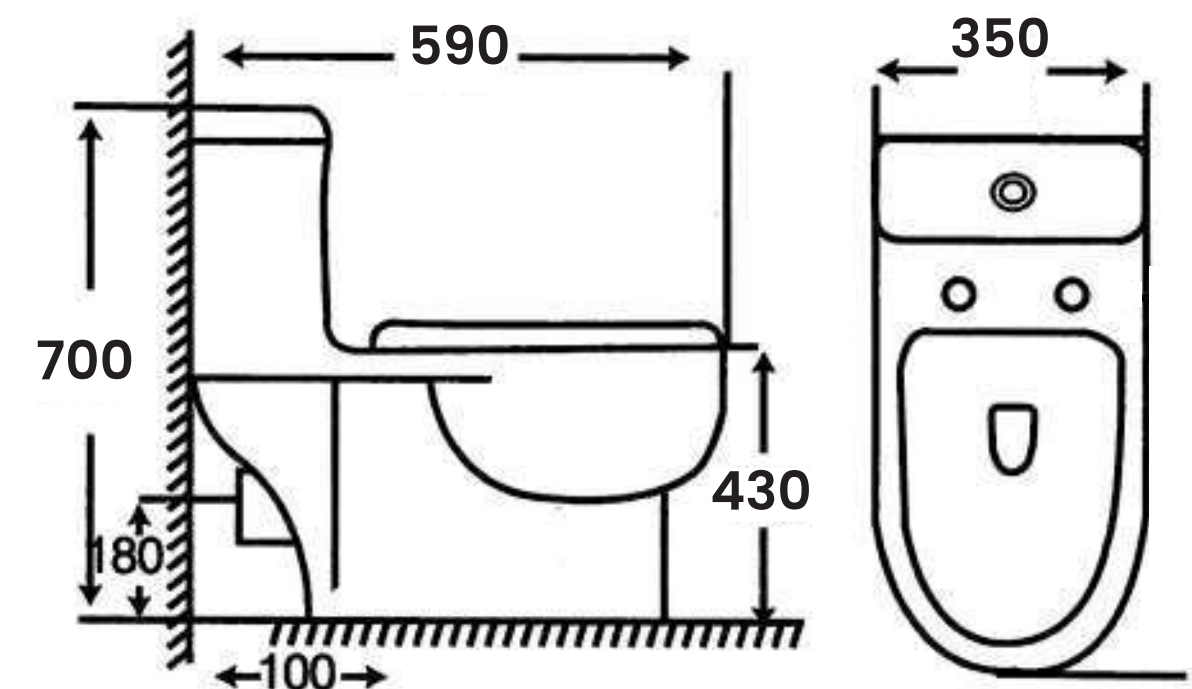

XC - 001

Wash Down One Piece Toilet
D

Size:

- L 670mm
- W 390mm
- H 460mm
- Hole 100mm

SMART WASHDOWN

ONE PIECE TOILET SERIES

MA-222

Wash Down One Piece Toilet
Dual Fitting with Hydraulic Seat Cover

Size:

- L 670mm
- W 365mm
- H 750mm
- Hole 100mm - 300mm

MA-2051

Wash Down One Piece Toilet
Dual Fitting with Hydraulic Seat Cover

Size:

- L 710mm
- W 410mm
- H 730mm
- Hole 100mm

MA-2077

Wash Down One Piece Toilet
Dual Fitting with Hydraulic Seat Cover

Size:

- L 590mm
- W 350mm
- H 700mm
- Hole 100mm

MA-2052

Wash Down One Piece Toilet
Dual Fitting with Hydraulic Seat Cover

Size:

- L 690mm
- W 370mm
- H 760mm
- Hole 100mm

MA-2065

Wash Down One Piece Toilet
Dual Fitting with Hydraulic Seat Cover

- Size:**
- L 680mm
 - W 370mm
 - H 670mm
 - Hole 100mm

MA-813

Wash Down One Piece Toilet
Dual Fitting with Hydraulic Seat Cover

- Size:**
- L 690mm
 - W 380mm
 - H 760mm
 - Hole 300mm

MA-2006

Wash Down One Piece Toilet
Dual Fitting with Hydraulic Seat Cover