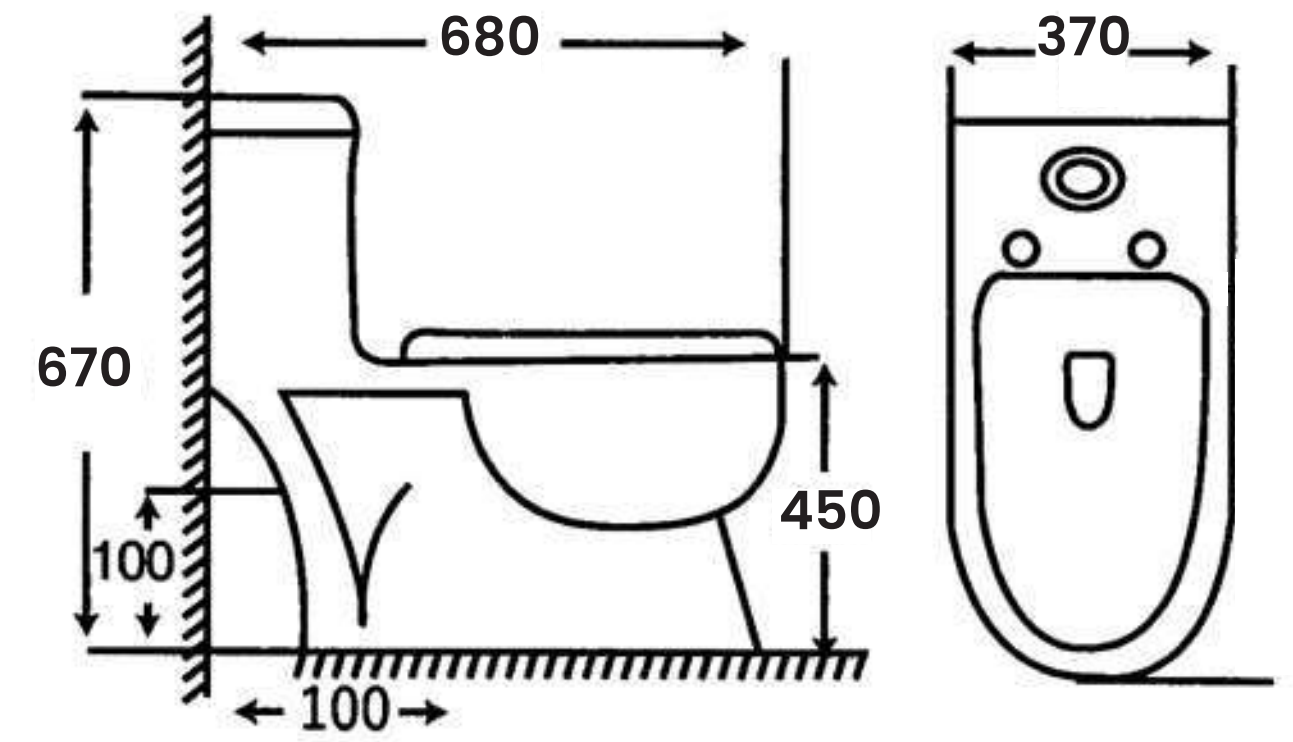

Size:

- L 670mm
- W 365mm
- H 750mm
- Hole 100mm - 300mm

MA-2051

Wash Down One Piece Toilet
Dual Fitting with Hydraulic Seat Cover

Size:

- L 710mm
- W 410mm
- H 730mm
- Hole 100mm

MA-2077

Wash Down One Piece Toilet
Dual Fitting with Hydraulic Seat Cover

Size:

- L 590mm
- W 350mm
- H 700mm
- Hole 100mm

MA-2052

Wash Down One Piece Toilet
Dual Fitting with Hydraulic Seat Cover

Size:

- L 690mm
- W 370mm
- H 760mm
- Hole 100mm

MA-2065

Wash Down One Piece Toilet
Dual Fitting with Hydraulic Seat Cover

- Size:**
- L 680mm
 - W 370mm
 - H 670mm
 - Hole 100mm

MA-813

Wash Down One Piece Toilet
Dual Fitting with Hydraulic Seat Cover

- Size:**
- L 690mm
 - W 380mm
 - H 760mm
 - Hole 300mm

MA-2006

Wash Down One Piece Toilet
Dual Fitting with Hydraulic Seat Cover

Size:

- L 710mm
- W 375mm
- H 650mm
- Hole 100mm & 300mm

MA-814

Wash Down One Piece Toilet
Dual Fitting with Hydraulic Seat Cover

Size:

- L 700mm
- W 385mm
- H 730mm
- Hole 100mm

MA-2060

Wash Down One Piece Toilet
Dual Fitting with Hydraulic Seat Cover