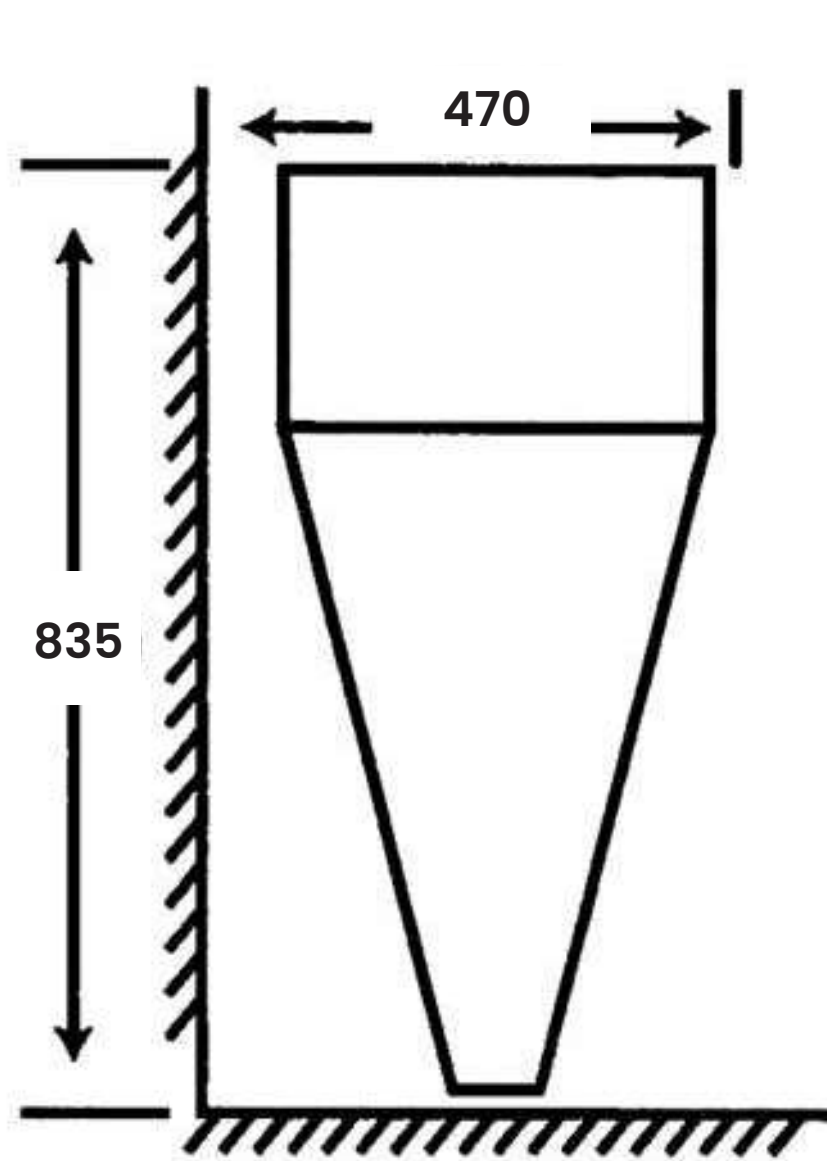

Size:

- L 490mm
- W 490mm
- H 830mm

MC-2049

Modern Wash Basin
One Piece Series

Size:

- L 470mm
- W 470mm
- H 835mm

MC - 888

Wash Basin Pedestal
Single Tap Hole

Size:

- L 420mm
- W 1000mm
- H 860mm

MC-2020

Wash Basin Pedestal
Single Tap Hole

Size:

- L 390mm
- W 580mm
- H 800mm

MC-617

Wash Basin Pedestal
Single Tap Hole