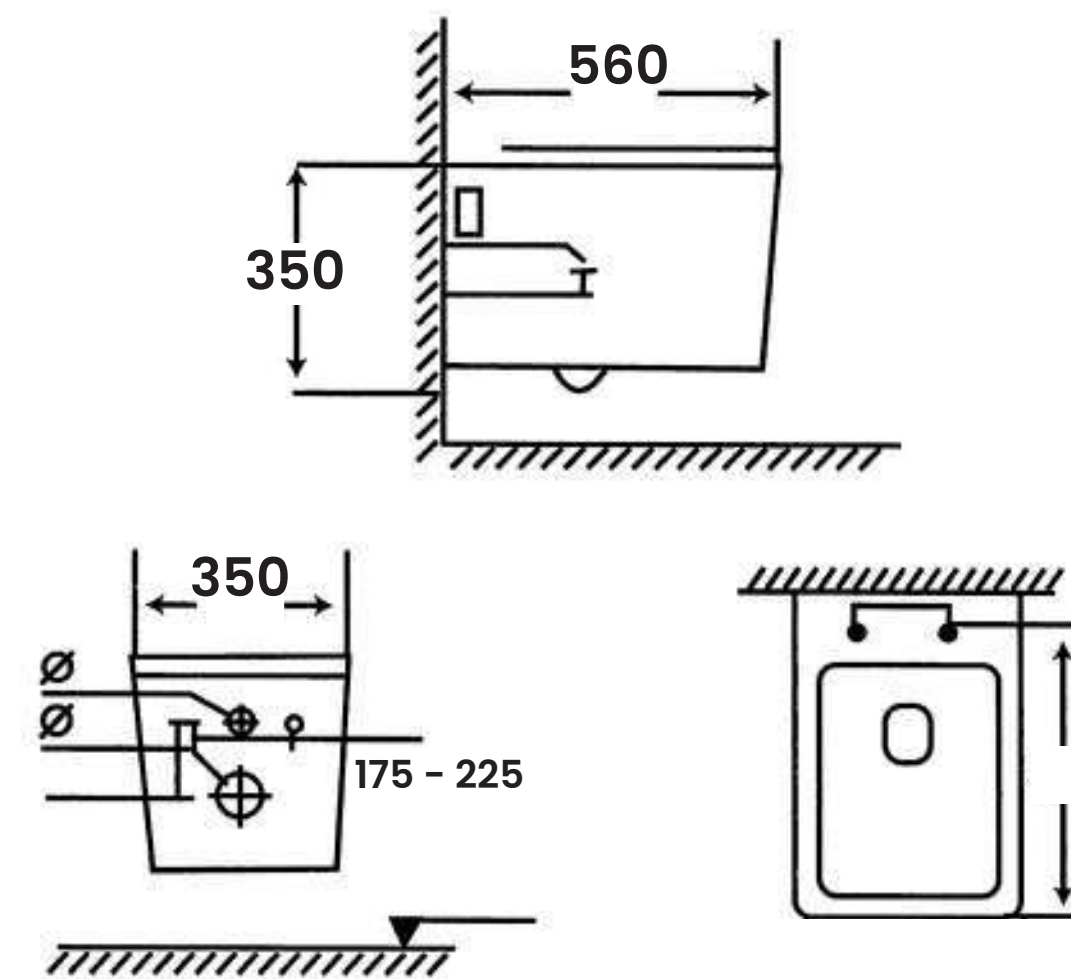

Wall Hung Toilet
Hydraulic Seat Cover

Size:

- L 490mm
- W 340mm
- H 400mm
- Hole 175mm

NW-303

Wall Hung Toilet
Hydraulic Seat Cover

Size:

- L 560mm
- W 350mm
- H 350mm
- Fixing Hole 175mm - 225mm

NW-2005

Upper Counter Vanity

- Size:**
- L 390mm
 - W 580mm
 - H 170mm

M A R A

MD-228

Upper Counter Vanity

- Size:**
- L 480mm
 - W 570mm
 - H 180mm

UPPER COUNTER

VANITY SERIES