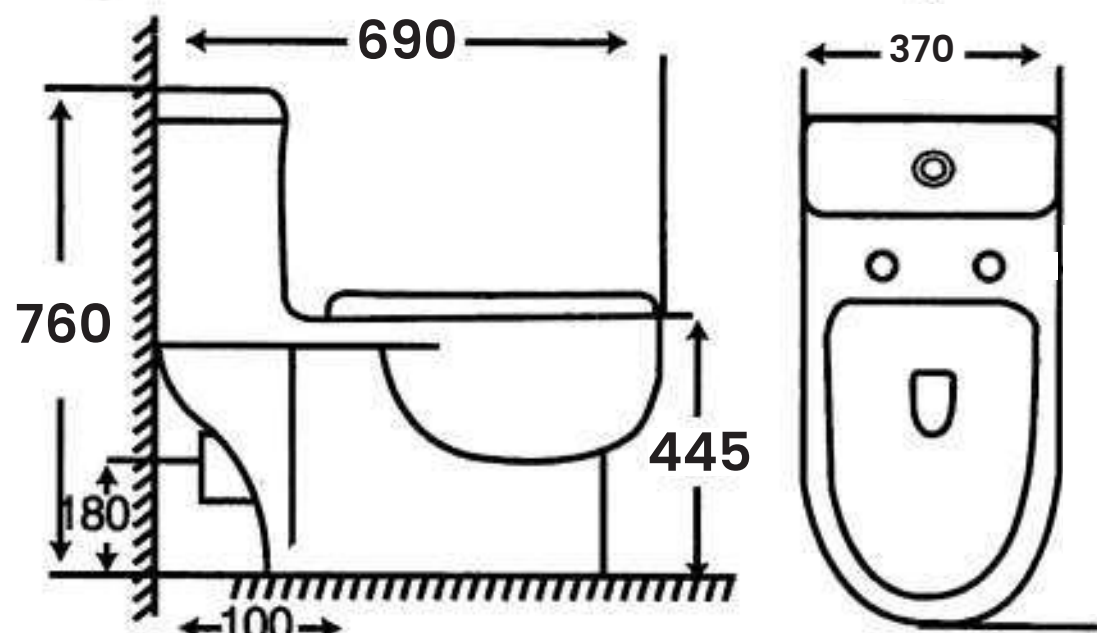

Size:

- L 670mm
- W 365mm
- H 750mm
- Hole 100mm - 300mm

MA-2051

Wash Down One Piece Toilet
Dual Fitting with Hydraulic Seat Cover

Size:

- L 710mm
- W 410mm
- H 730mm
- Hole 100mm

MA-2077

Wash Down One Piece Toilet
Dual Fitting with Hydraulic Seat Cover

Size:

- L 590mm
- W 350mm
- H 700mm
- Hole 100mm

MA-2052

Wash Down One Piece Toilet
Dual Fitting with Hydraulic Seat Cover

Size:

- L 690mm
- W 370mm
- H 760mm
- Hole 100mm

MA-2065

Wash Down One Piece Toilet
Dual Fitting with Hydraulic Seat Cover

- Size:**
- L 680mm
 - W 370mm
 - H 670mm
 - Hole 100mm

MA-813

Wash Down One Piece Toilet
Dual Fitting with Hydraulic Seat Cover

- Size:**
- L 690mm
 - W 380mm
 - H 760mm
 - Hole 300mm

MA-2006

Wash Down One Piece Toilet
Dual Fitting with Hydraulic Seat Cover

Size:

- L 710mm
- W 375mm
- H 650mm
- Hole 100mm & 300mm

MA-814

Wash Down One Piece Toilet
Dual Fitting with Hydraulic Seat Cover

Size:

- L 700mm
- W 385mm
- H 730mm
- Hole 100mm

MA-2060

Wash Down One Piece Toilet
Dual Fitting with Hydraulic Seat Cover