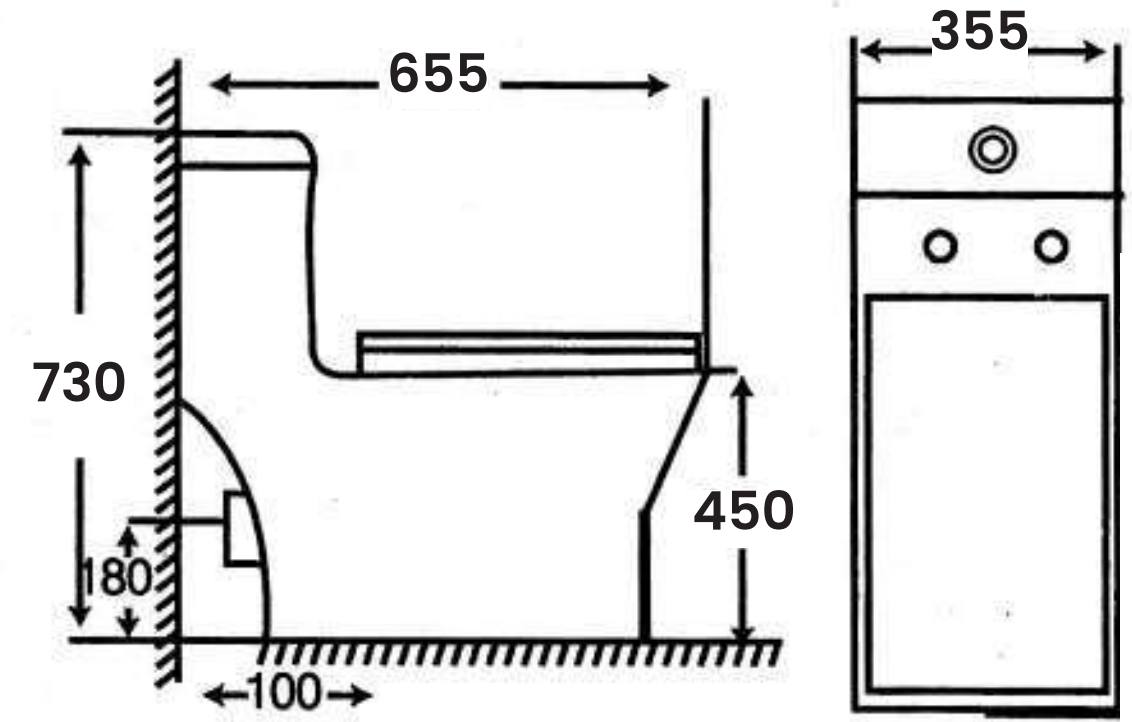

Size:

- L 710mm
- W 375mm
- H 650mm
- Hole 100mm & 300mm

MA-814

Wash Down One Piece Toilet
Dual Fitting with Hydraulic Seat Cover

Size:

- L 700mm
- W 385mm
- H 730mm
- Hole 100mm

MA-2060

Wash Down One Piece Toilet
Dual Fitting with Hydraulic Seat Cover

Size:

- L 690mm
- W 360mm
- H 690mm
- Hole 100mm

MA-2208

Wash Down One Piece Toilet
Dual Fitting with Hydraulic Seat Cover

- Size:**
- L 655mm
 - W 355mm
 - H 730mm
 - Hole 100mm

MA-2080

Wash Down One Piece Toilet
Hydraulic Seat Cover