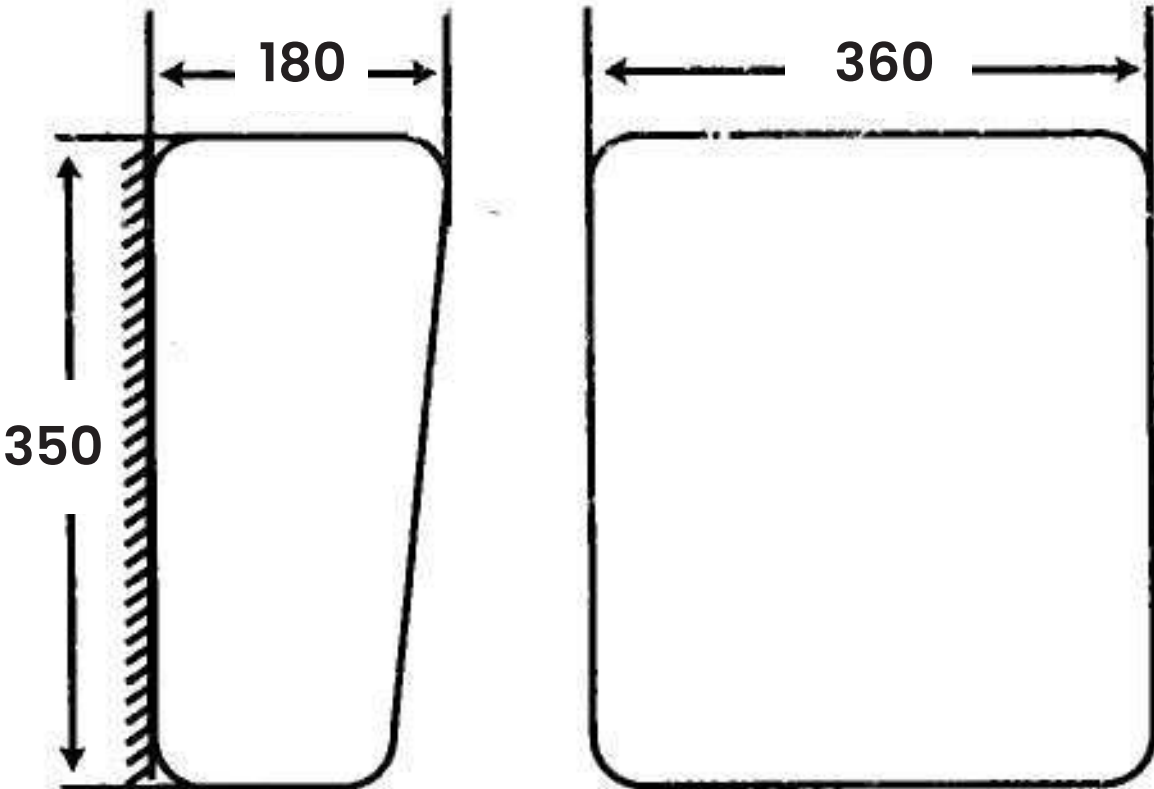

MG - 213

Squatting Pan

- Size:**
- L 570mm
 - W 420mm
 - H 270mm

MG - 211

Squatting Pan

- Size:**
- L 600mm
 - W 440mm
 - H 210mm

SQUATTING PAN SERIES

MG-210

Squatting Pan

Size:

- L 570mm
- W 420mm
- H 210mm

WATER LOSET TANK

MS - 210

Wall Hung Water Tank

Size:

- L 360mm
- W 180mm
- H 350mm

MS - 200

Size:

- L 110mm
- W 370mm
- H 380mm

MS - 201

Size:

- L 100mm
- W 370mm
- H 390mm

M F - 2 0 1

Urinal