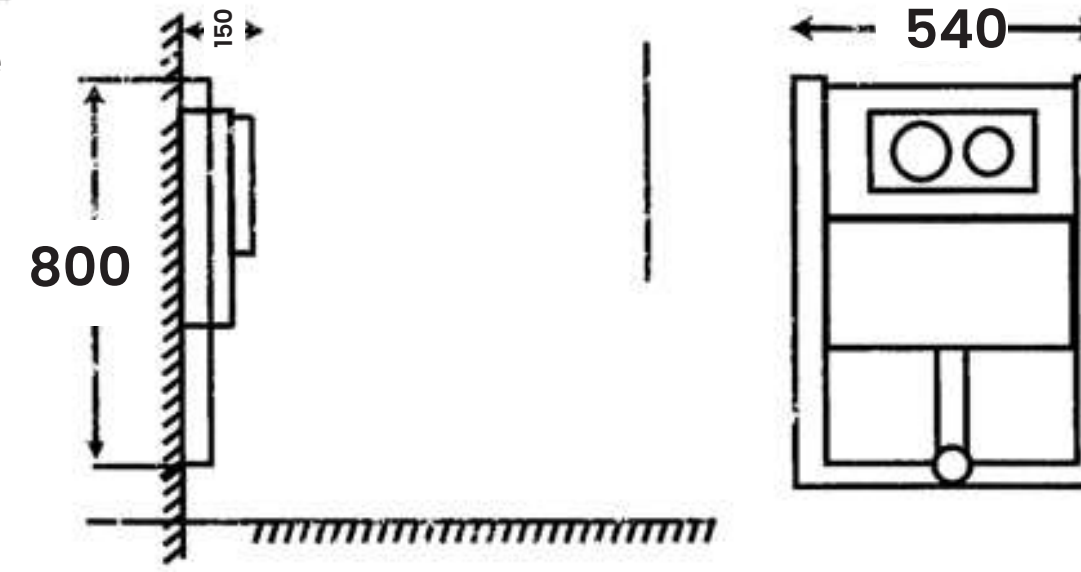

MT-003

Concealed Tank Half Frame

Size:

- L 150mm
- W 540mm
- H 800mm

CONCEALED TANK