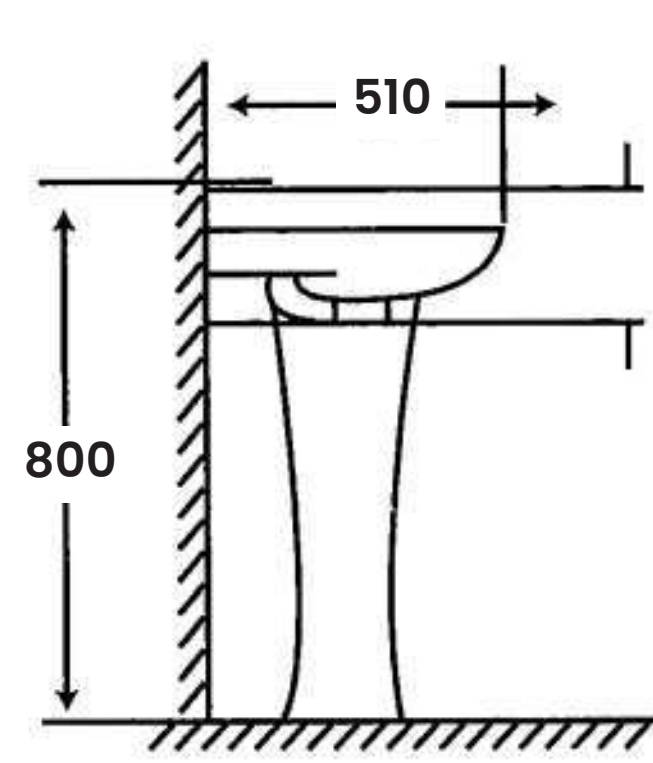

Size:

- L 420mm
- W 1000mm
- H 860mm

MC-2020

Wash Basin Pedestal
Single Tap Hole

Size:

- L 390mm
- W 580mm
- H 800mm

MC-617

Wash Basin Pedestal
Single Tap Hole

Size:

- L 380mm
- W 420mm
- H 800mm

MC-786

Wash Basin Pedestal
Single Tap Hole

- Size:**
- L 510mm
 - W 830mm
 - H 800mm

MC-2035

Wash Basin Pedestal
Single Tap Hole

- Size:**
- L 460mm
 - W 610mm
 - H 810mm

MC-053

Wash Basin Pedestal
Single Tap Hole

Size:

- L 450mm
- W 570mm
- H 840mm

MC-008

Wash Basin Pedestal
Single Tap Hole

Size:

- L 500mm
- W 640mm
- H 840mm