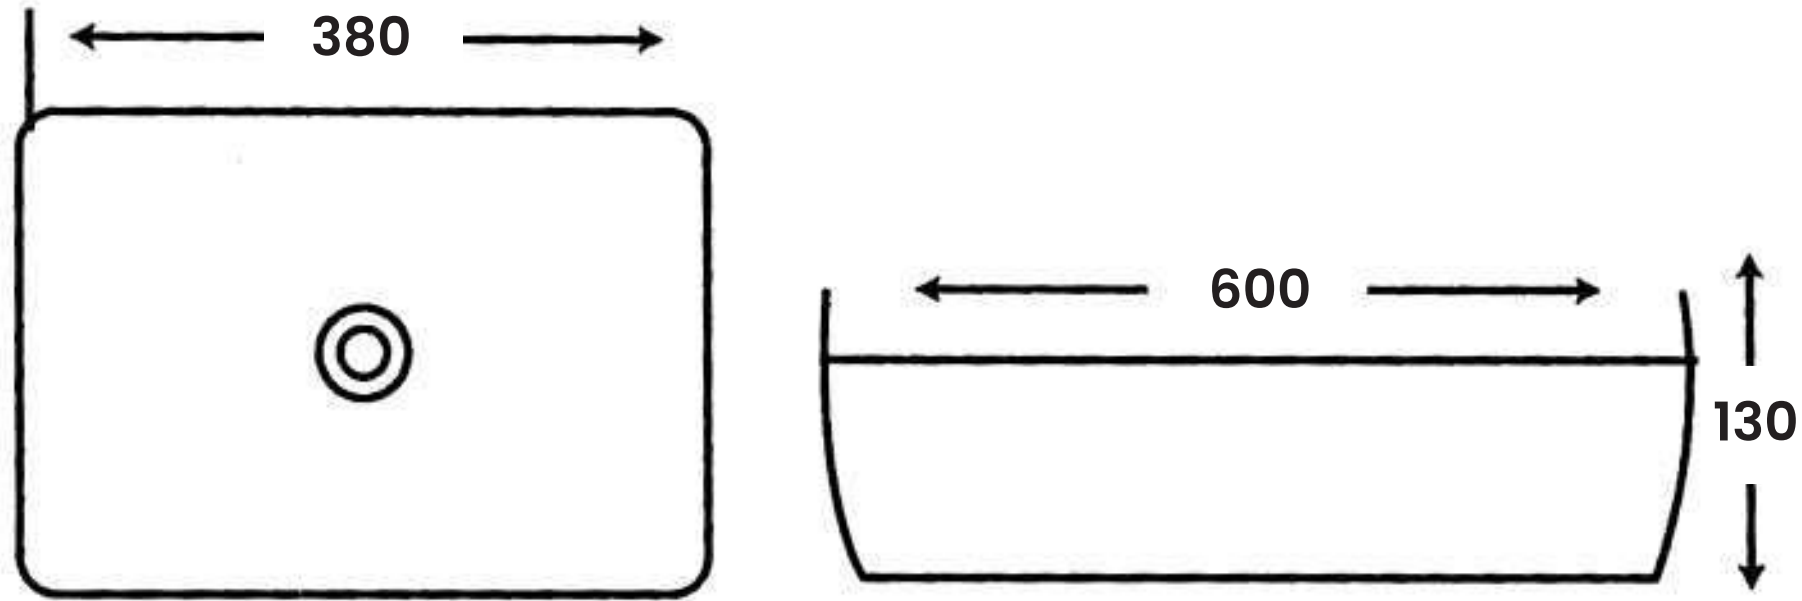

MJ-157

Art Basin

Size:

- L 380mm
- W 600mm
- H 130mm