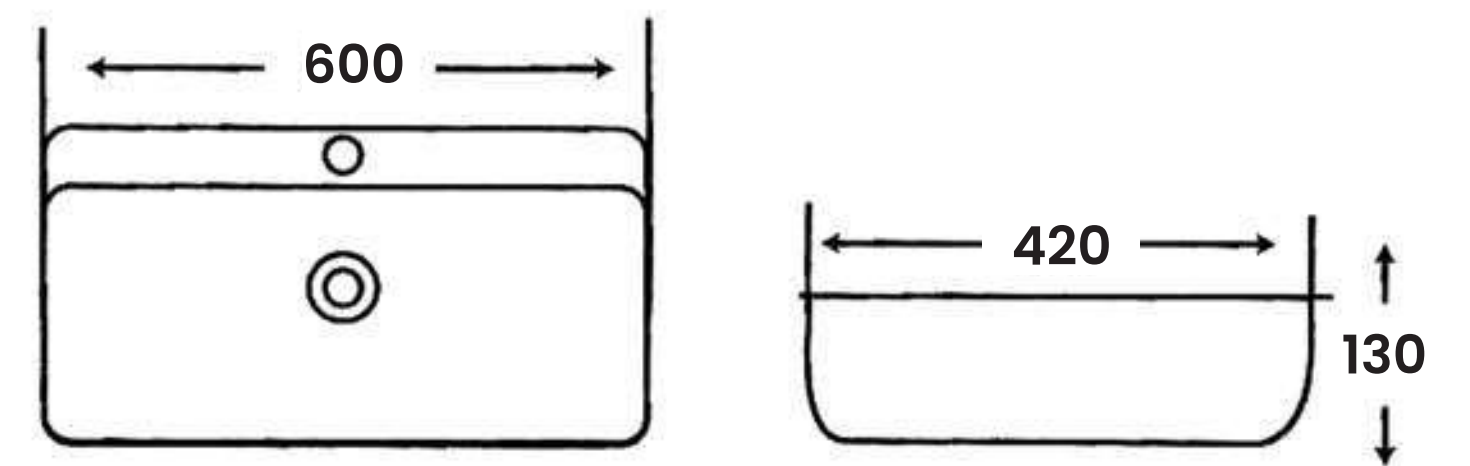

Art Basin

Size:

- L 500mm
- W 500mm
- H 130mm

MJ-168

Art Basin

Size:

- L 320mm
- W 460mm
- H 140mm

MJ-465

Art Basin

Size:

- L 390mm
- W 580mm
- H 170mm

MJ-171B

Art Basin

- Size:**
- L 350mm
 - W 610mm
 - H 170mm

MJ-171

Art Basin

- Size:**
- L 420mm
 - W 600mm
 - H 130mm

MJ-13

Art Basin

Size:

- L 460mm
- W 460mm
- H 145mm

MJ-454B

Art Basin

Size: