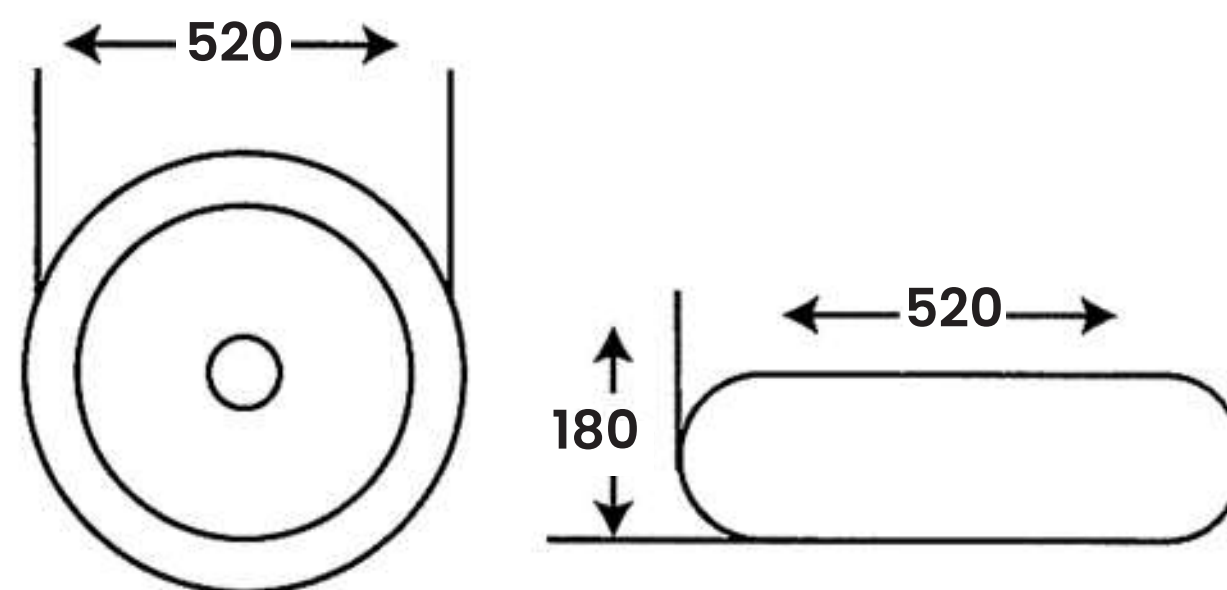

- L 460mm
- W 910mm

ART WASHBASIN SERIES

MJ - 227

Art Basin

Size:

- L 450mm
- W 450mm
- H 180mm

MJ - 2001

Art Basin

Size:

- L 520mm
- W 520mm
- H 180mm

MJ - 305

Art Basin

Size:

- L 390mm
- W 580mm
- H 215mm

MJ - 302

Art Basin