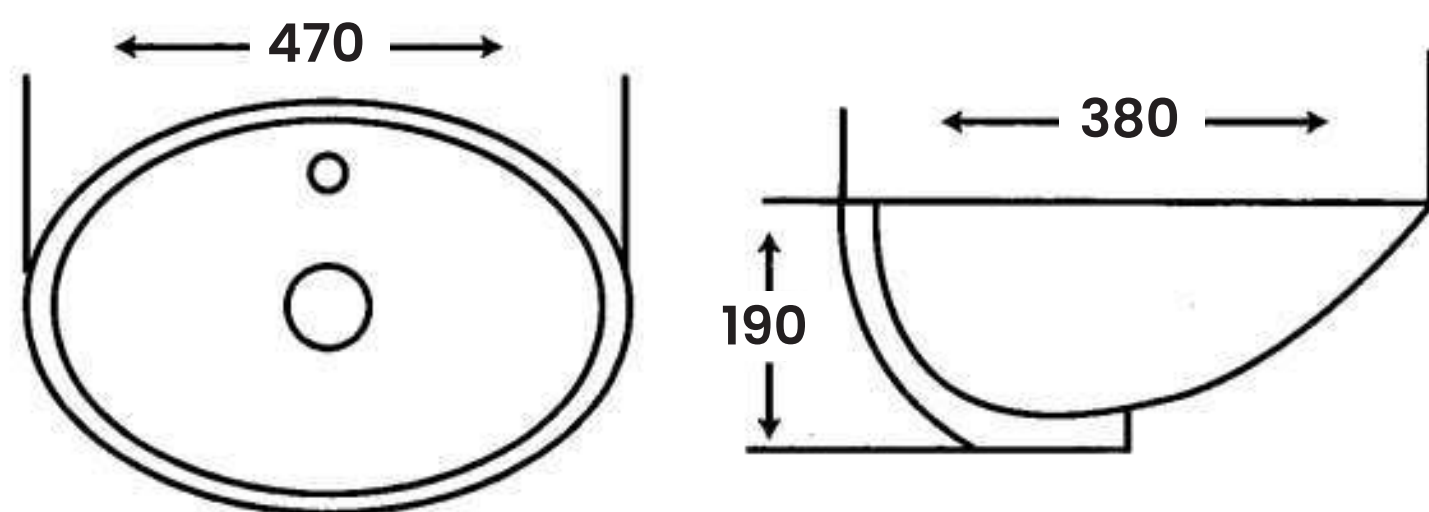

MI-201

Under Counter Vanity

Size:

- L 380mm
- W 470mm
- H 190mm