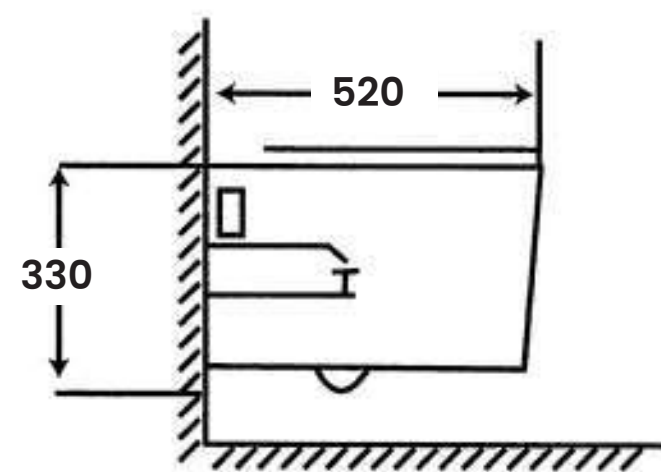

Wall Hung Toilet
Hydraulic Seat Cover

Size:

- L 560mm
- W 350mm
- H 350mm
- Fix Hole 175mm

NW - 012

Wall Hung Toilet
Hydraulic Seat Cover

Size:

- L 570mm
- W 370mm
- H 380mm
- Hole 175mm

NW - 304