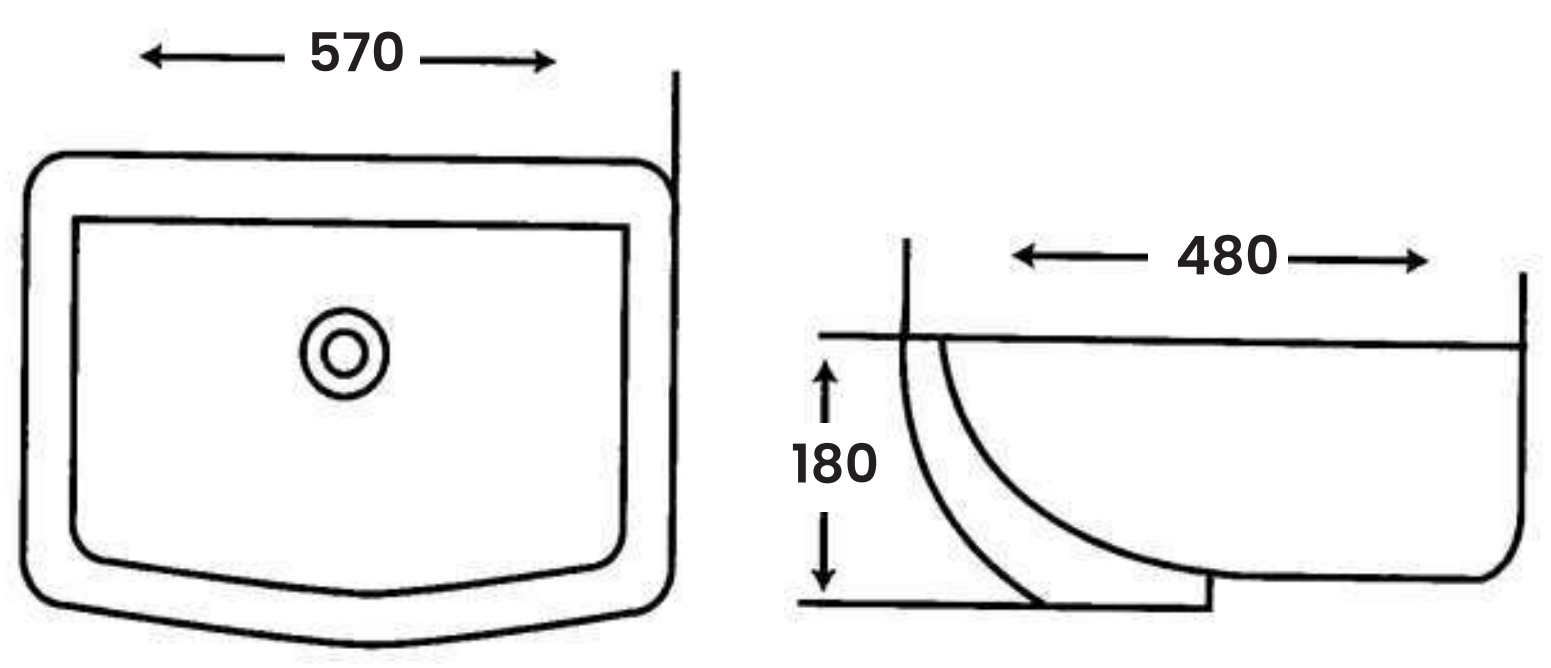

MD-220

Upper Counter Vanity

1. **Size:**
2. L 390mm
   - W 580mm
   - H 170mm

M A R A

MD-228

Upper Counter Vanity

1. **Size:**
2. L 480mm
   - W 570mm
   - H 180mm