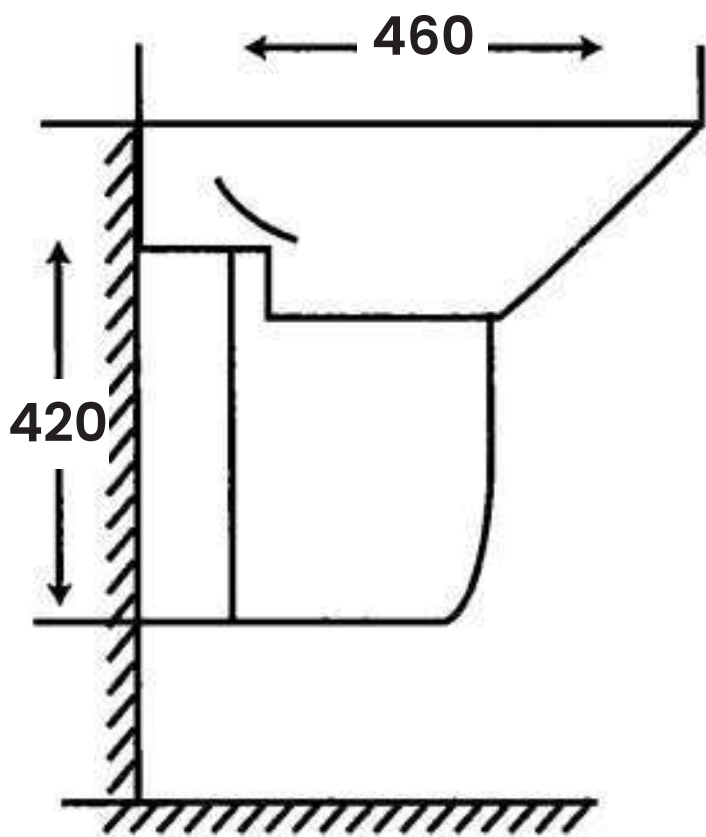

- L 500mm
- W 640mm
- H 820mm

SMART WASHBASIN
WITH PEDESTAL SERIES

SMART WALL HUNG

One Peice Wall Hang Basin

MC-009

Wall Hung Wash Basin
Single Tap Hole

Size:

- L 460mm
- W 510mm
- H 420mm