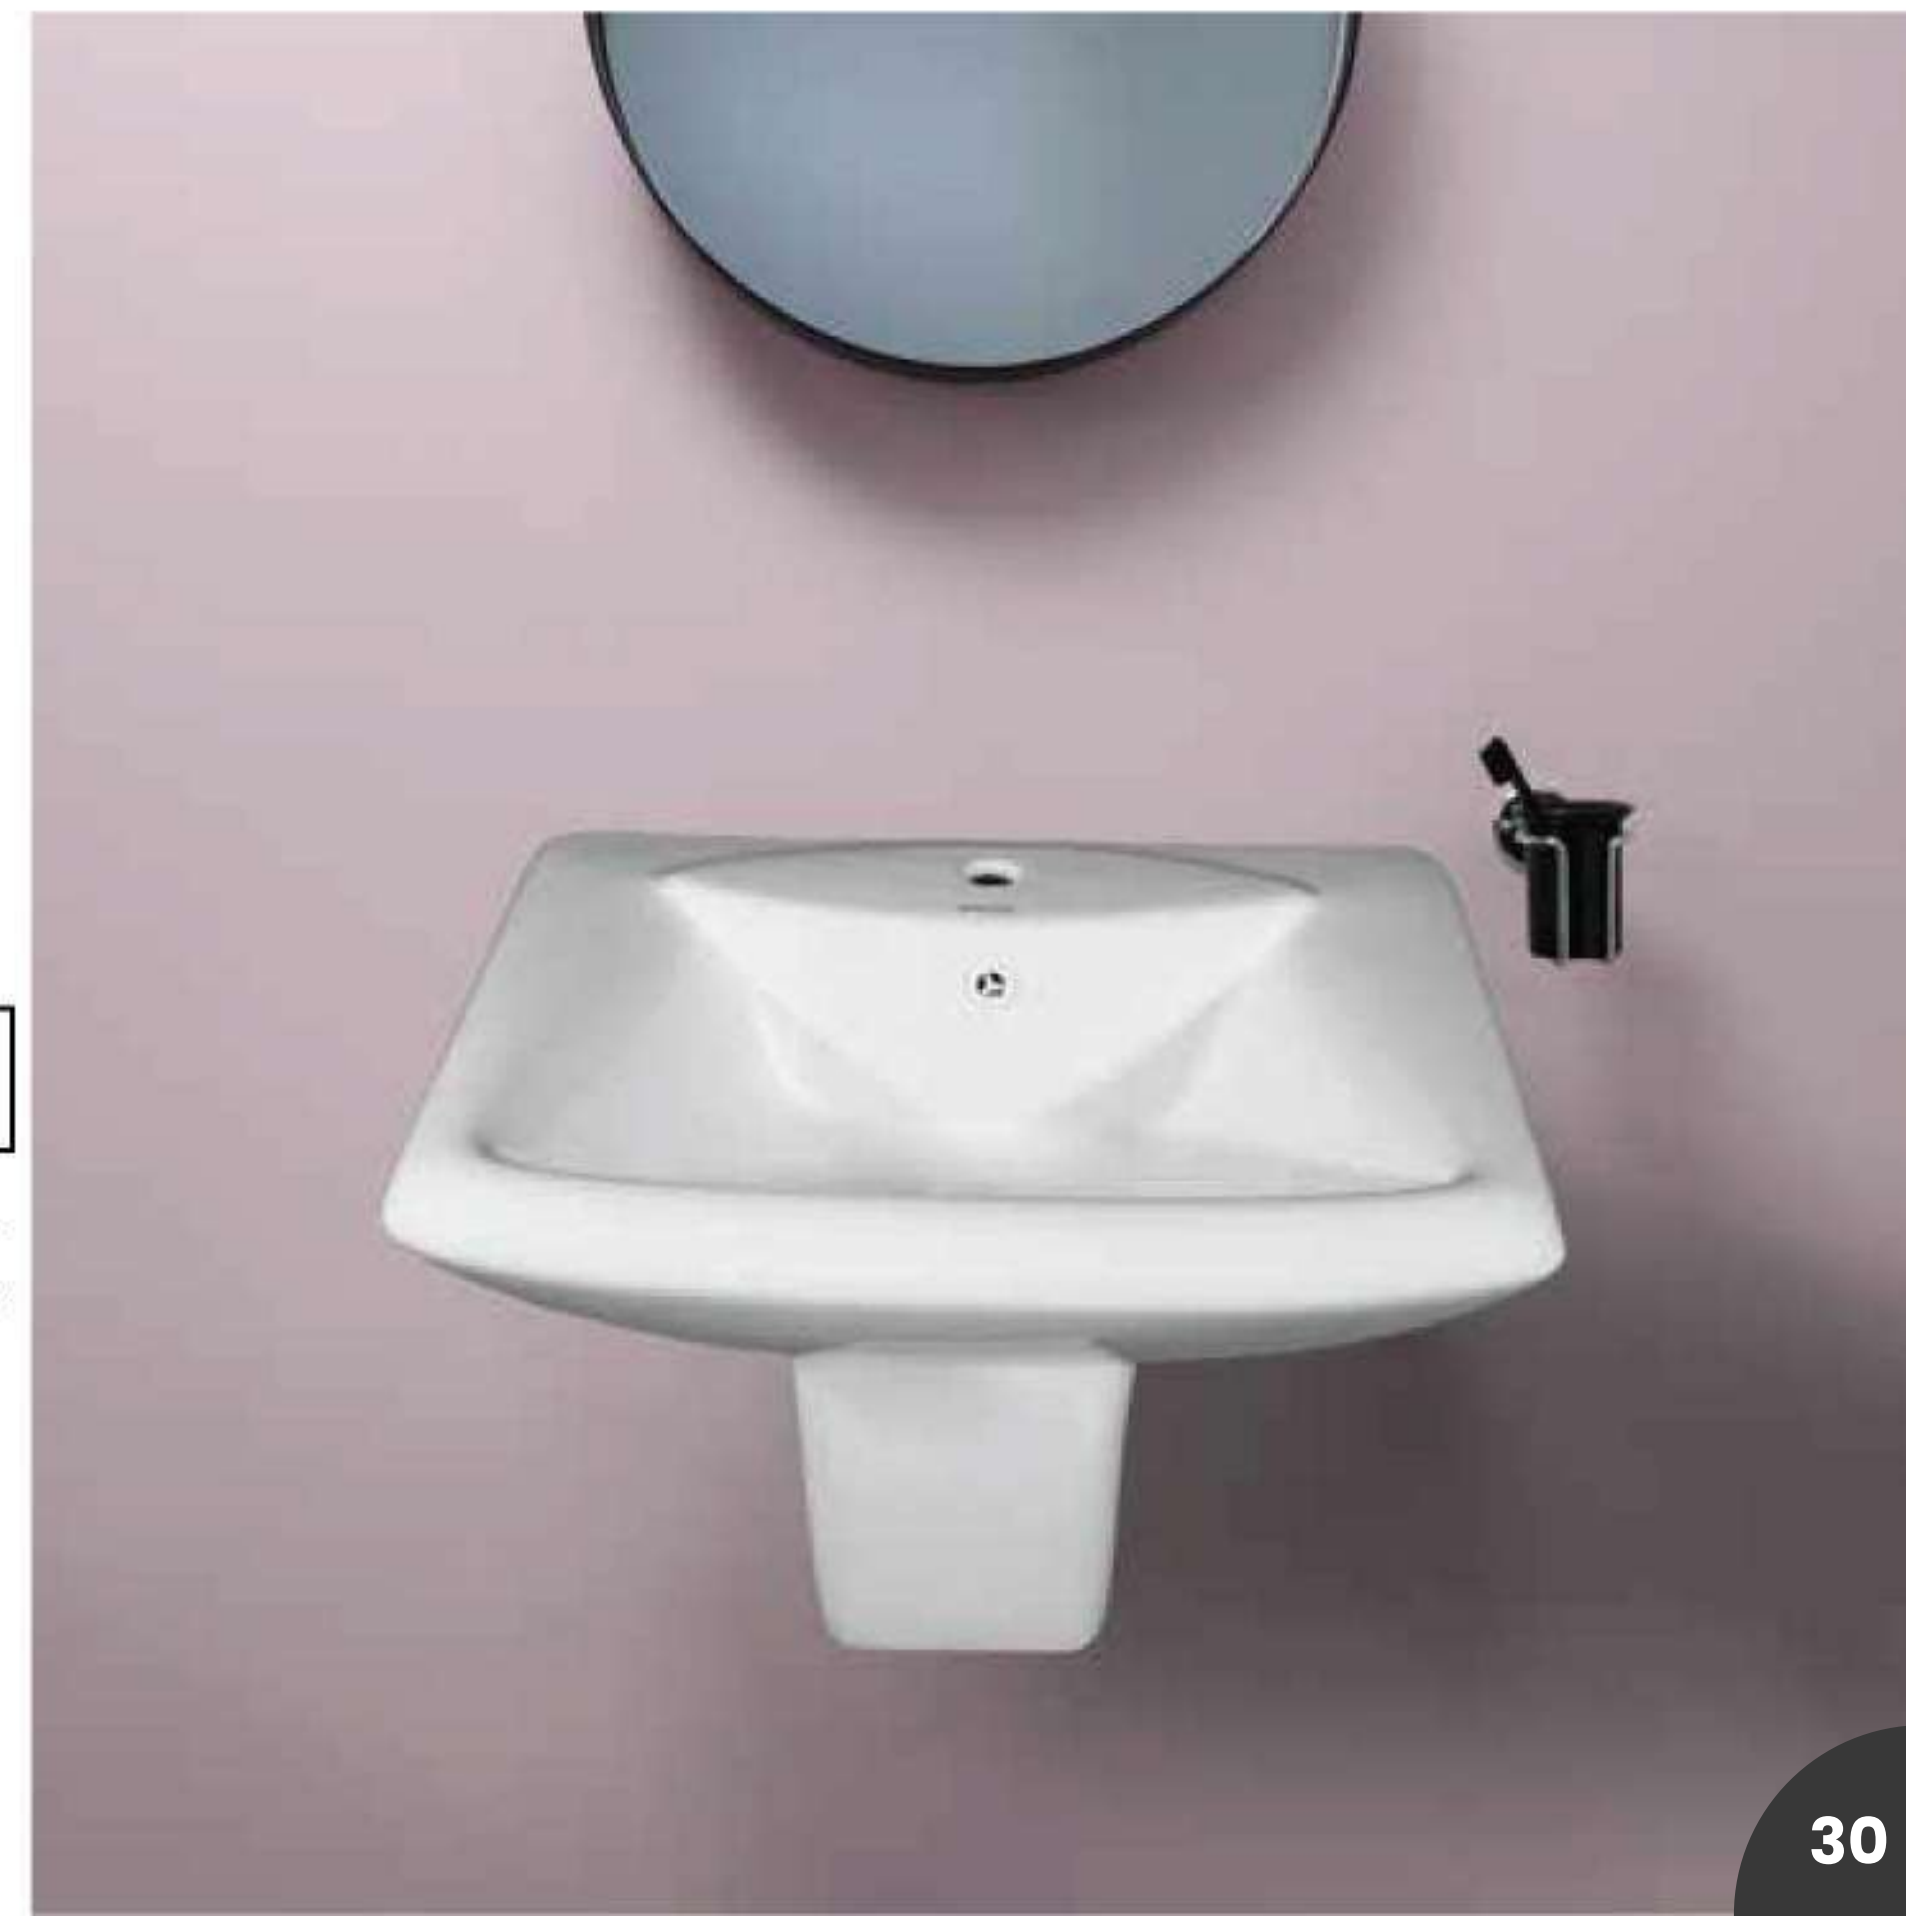

Size:

- L 460mm
- W 550mm
- H 370mm

MC-053D

Wall Hung Wash Basin
Single Tap Hole

Size:

- L 450mm
- W 570mm
- H 435mm

SMART WASHDOWN

Wall Hang Basin