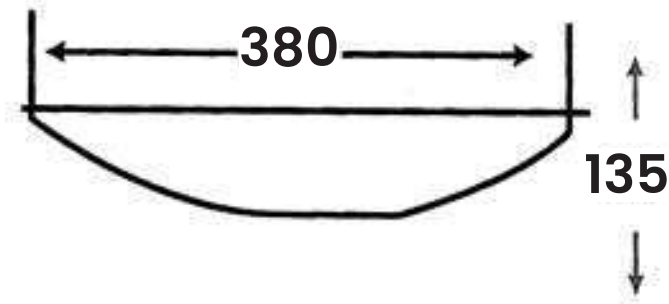

- L 390mm
- W 600mm
- H 150mm

MJ-114

Art Basin

Size:

- L 450mm
- W 610mm
- H 160mm

MJ-157

Art Basin

Size:

- L 380mm
- W 600mm
- H 130mm

A C H I

MJ-9100

Art Basin

Size:

- L 290mm
- W 430mm
- H 140mm

MJ - 044

Art Basin

- Size:**
- L 380mm
 - W 700mm
 - H 135mm

MJ - 14

Art Basin

- Size:**
- L 440mm
 - W 430mm
 - H 150mm

MJ - 12

Art Basin

- Size:**
- L 470mm
 - W 470mm
 - H 150mm

MJ-08