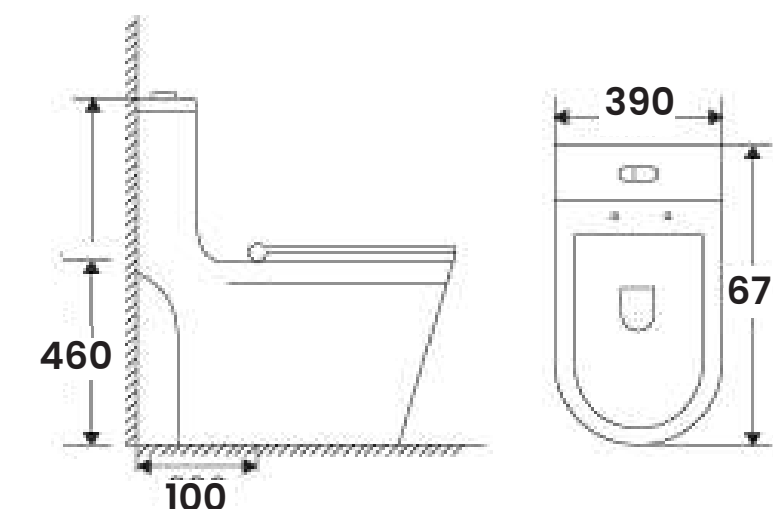

MA - 2017

Wash Down One Piece Toilet
Dual Fitting with Hydraulic Seat Cover

Size:

- L 690mm
- W 390mm
- H 730mm
- Hole 100mm

H L

MA - 2209

Size:

- L 685mm
- W 355mm
- H 775mm
- Hole 300mm

XC - 001

Wash Down One Piece Toilet
D

Size:

- L 670mm
- W 390mm
- H 460mm
- Hole 100mm

SMART WASHDOWN

ONE PIECE TOILET SERIES

MA-222

Wash Down One Piece Toilet
Dual Fitting with Hydraulic Seat Cover

Size:

- L 670mm
- W 365mm
- H 750mm
- Hole 100mm - 300mm

MA-2051

Wash Down One Piece Toilet
Dual Fitting with Hydraulic Seat Cover

Size:

- L 710mm
- W 410mm
- H 730mm
- Hole 100mm

MA-2077

Wash Down One Piece Toilet
Dual Fitting with Hydraulic Seat Cover