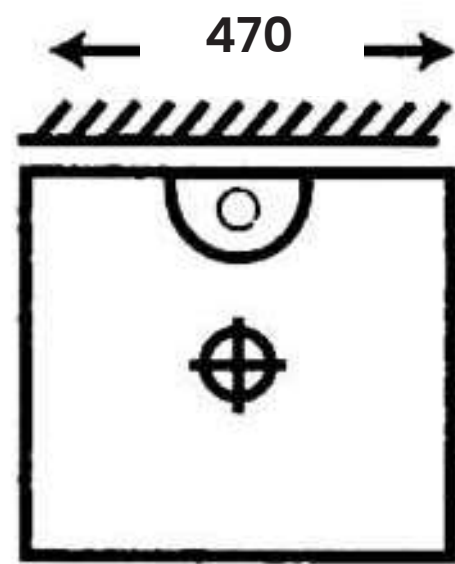

Size:

- L 680mm
- W 395mm
- H 760mm
- Hole 300mm

MB - 55

Wash Down Two Piece Toilet
Dual Fitting with
Hydraulic Seat Cover

Size:

- L 720mm
- W 370mm
- H 750mm
- Hole 100mm - 300mm

MC - 2048

Modern Wash Basin
One Piece Series

Size:

- L 490mm
- W 490mm
- H 830mm

MC-2049

Modern Wash Basin
One Piece Series

Size:

- L 470mm
- W 470mm
- H 835mm

MC - 888

Wash Basin Pedestal
Single Tap Hole

Size:

- L 420mm
- W 1000mm
- H 860mm

MC-2020

Wash Basin Pedestal
Single Tap Hole

Size:

- L 390mm
- W 580mm
- H 800mm

MC-617

Wash Basin Pedestal
Single Tap Hole

Size:

- L 380mm
- W 420mm
- H 800mm

MC-786

Wash Basin Pedestal
Single Tap Hole

- Size:**
- L 510mm
 - W 830mm
 - H 800mm

MC-2035

Wash Basin Pedestal
Single Tap Hole

- Size:**
- L 460mm
 - W 610mm
 - H 810mm