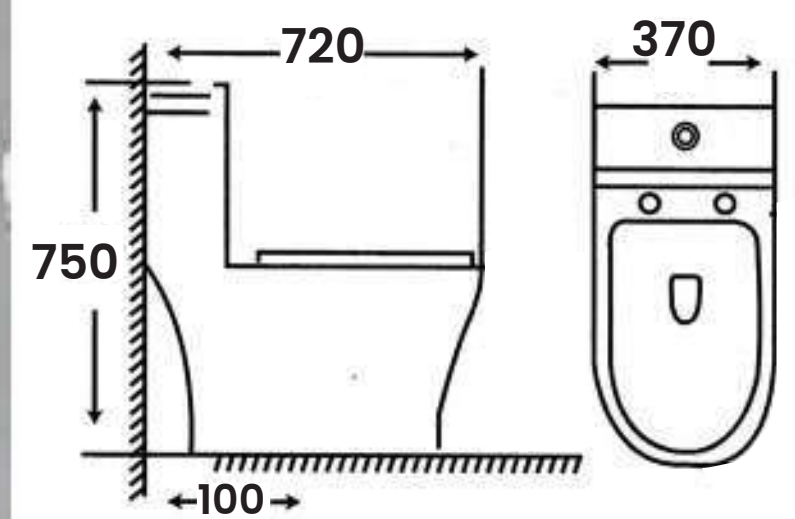

- Size:**
- L 680mm
 - W 395mm
 - H 760mm
 - Hole 100mm

MB - 52

Wash Down Two Piece Toilet
Dual Fitting with
Hydraulic Seat Cover

- Size:**
- L 680mm
 - W 395mm
 - H 760mm
 - Hole 100mm

MB - 016

Wash Down Two Piece Toilet
Dual Fitting with
Hydraulic Seat Cover

Size:

- L 680mm
- W 395mm
- H 760mm
- Hole 300mm

MB - 55

Wash Down Two Piece Toilet
Dual Fitting with
Hydraulic Seat Cover

Size:

- L 720mm
- W 370mm
- H 750mm
- Hole 100mm - 300mm

MC - 2048

Modern Wash Basin
One Piece Series

Size:

- L 490mm
- W 490mm
- H 830mm

MC-2049

Modern Wash Basin
One Piece Series

Size:

- L 470mm
- W 470mm
- H 835mm

MC - 888

Wash Basin Pedestal
Single Tap Hole