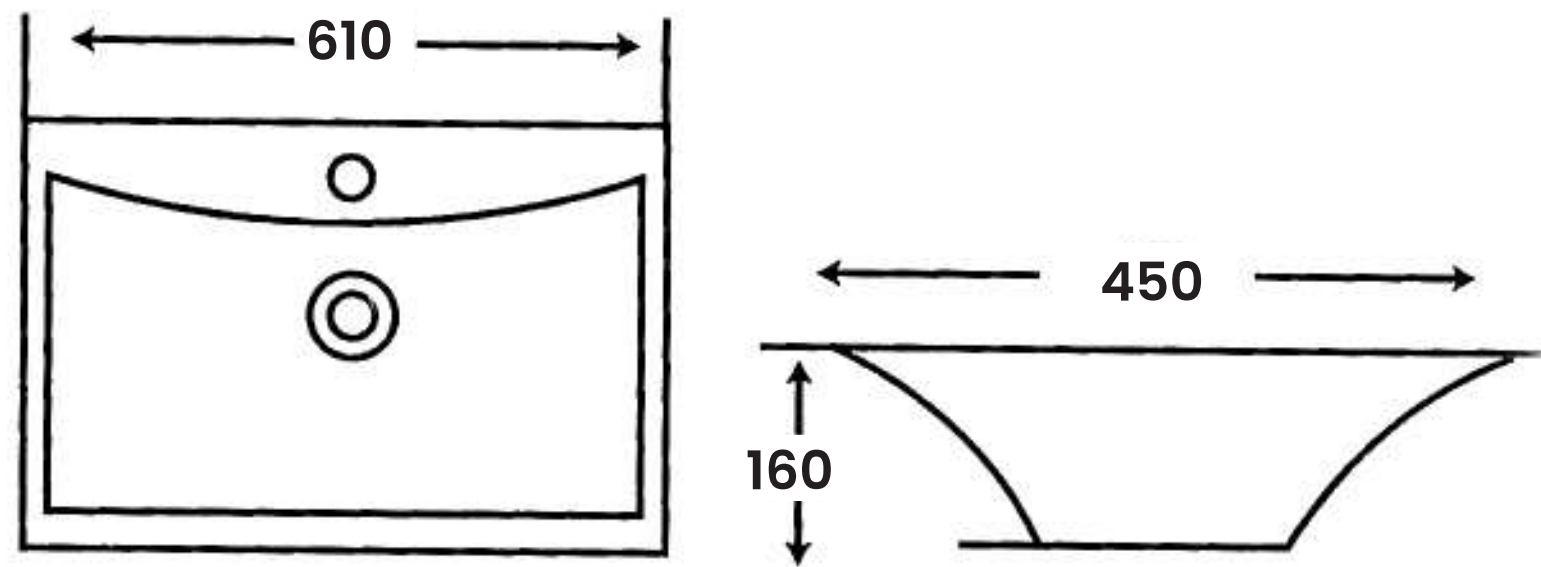

- L 390mm
- W 600mm
- H 150mm

MJ-114

Art Basin

Size:

- L 450mm
- W 610mm
- H 160mm

MJ-157

Art Basin

Size: