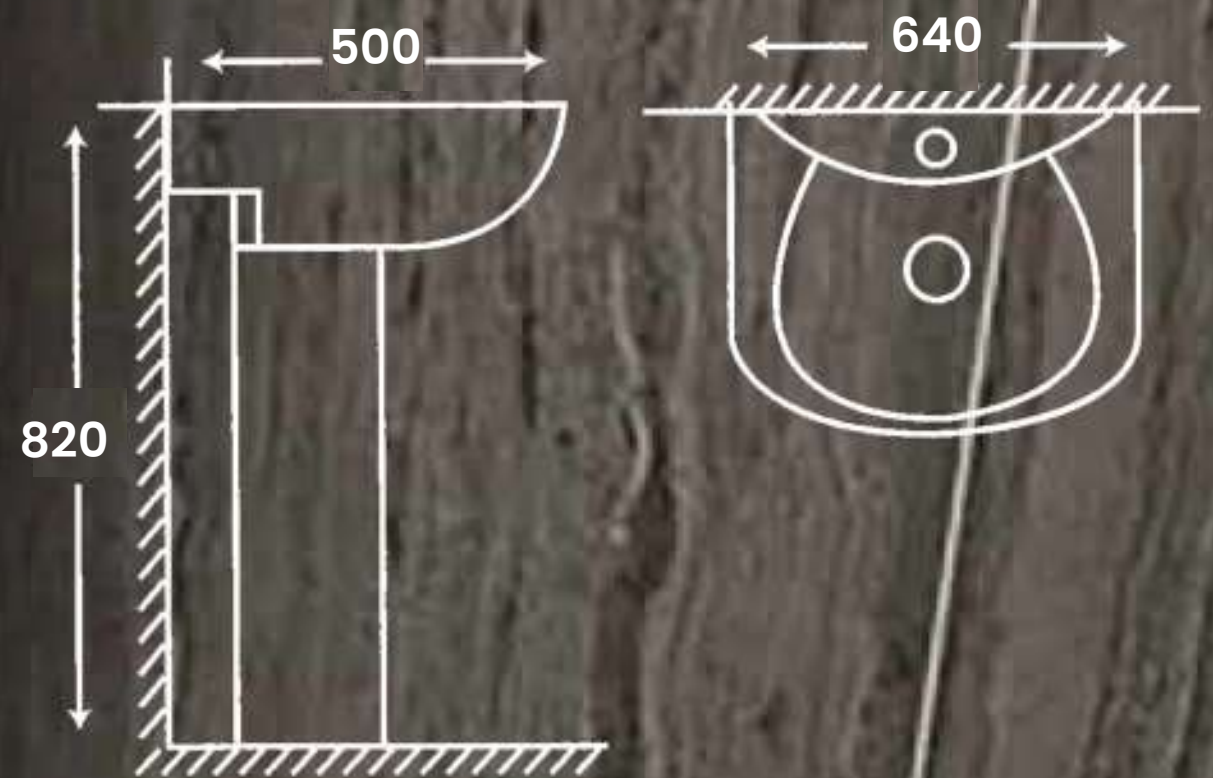

SMART WASHBASIN
WITH PEDESTAL SERIES