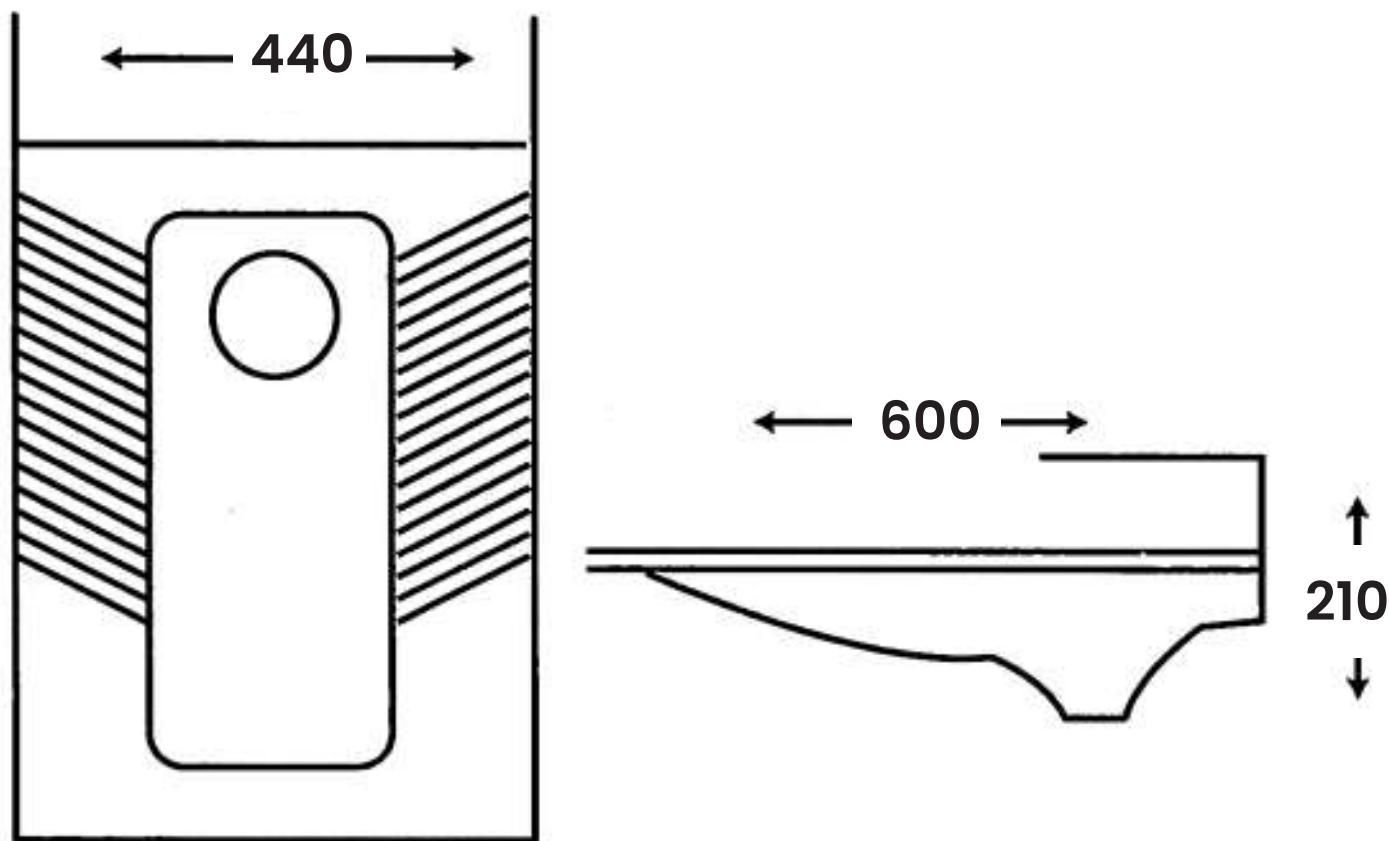

MG - 213

Squatting Pan

1. **Size:**
2. L 570mm
   - W 420mm
   - H 270mm

MG - 211

1. **Size:**
2. L 600mm
   - W 440mm
   - H 210mm