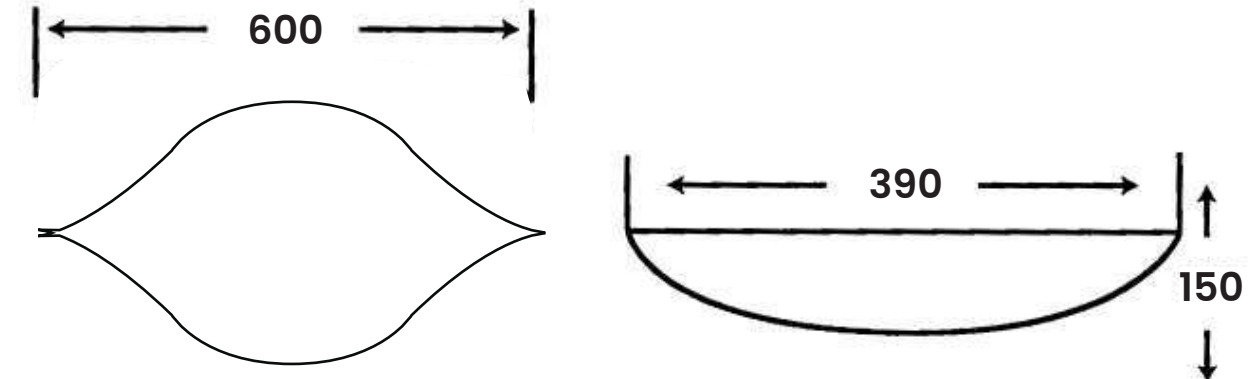

Size:

- L 390mm
- W 600mm
- H 150mm