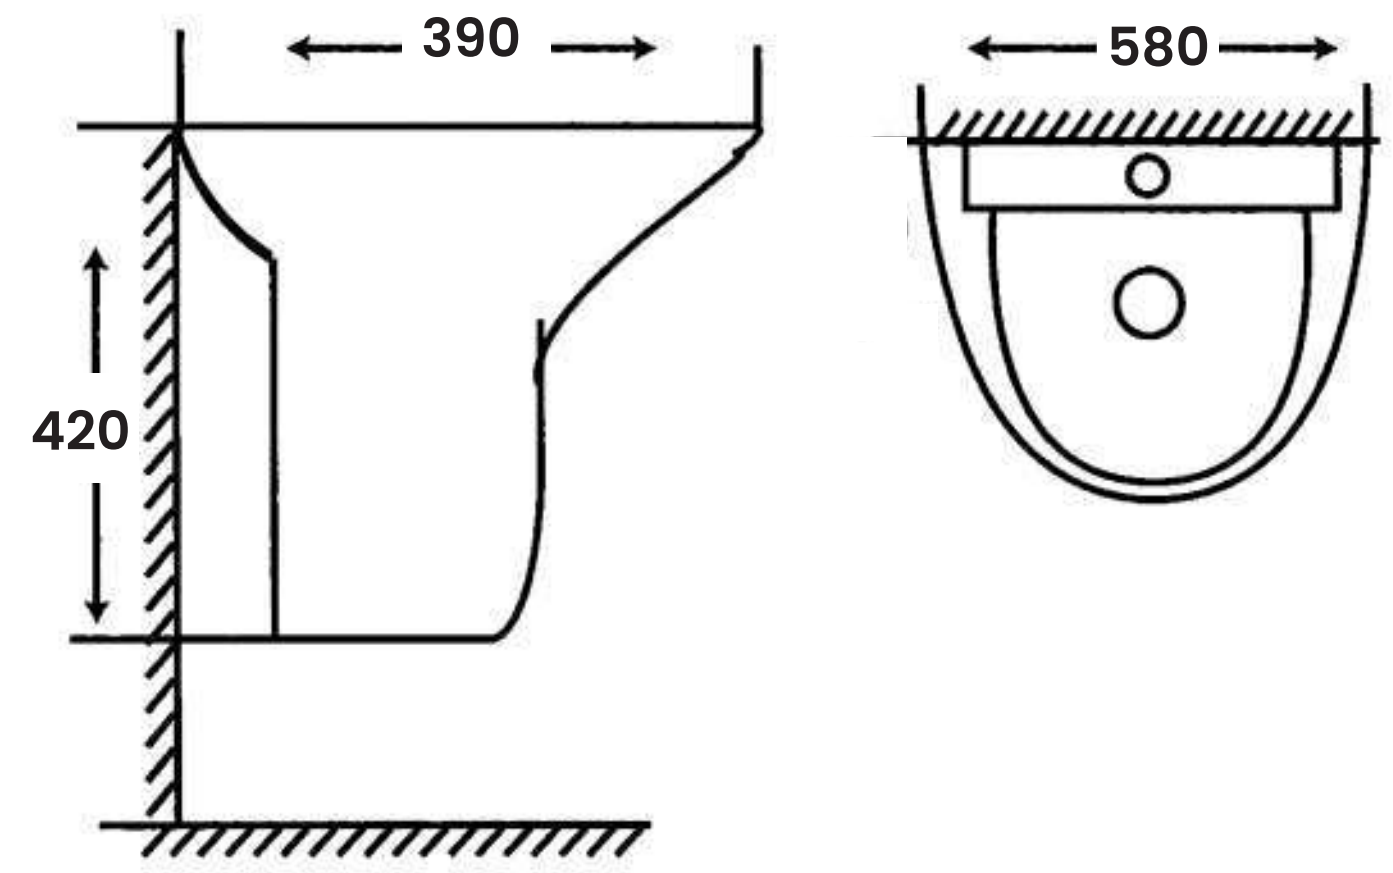

MC - 333

Wall Hung Wash Basin
Single Tap Hole

1. **Size:**
2. L 390mm
   - W 580mm
   - H 420mm

MC-10

Wall Hung Wash Basin
Single Tap Hole

1. **Size:**
2. L 390mm
   - W 580mm
   - H 420mm