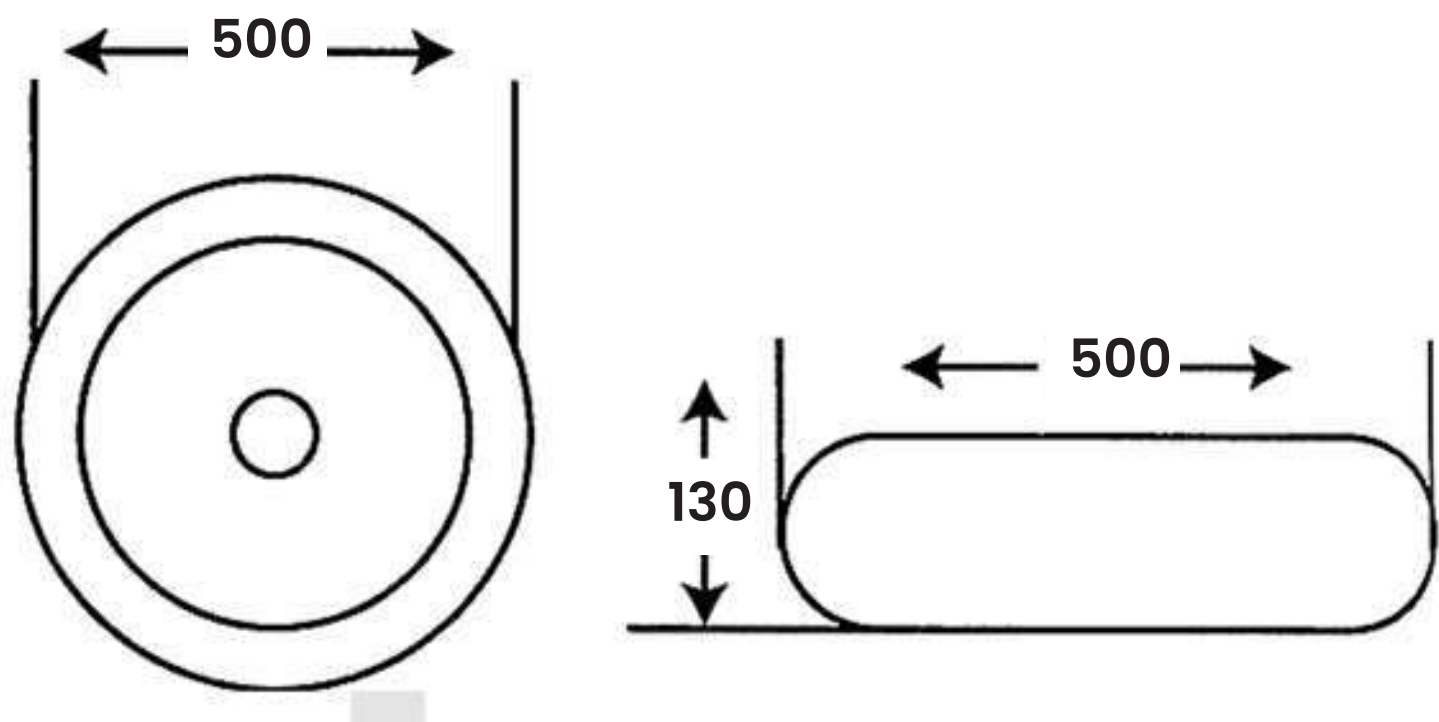

Size:

- L 520mm
- W 520mm
- H 180mm

MJ - 305

Art Basin

Size:

- L 390mm
- W 580mm
- H 215mm

MJ - 302

Art Basin

Size:

- L 400mm
- W 590mm
- H 215mm

MJ-323

Art Basin

Size:

- L 420mm
- W 590mm
- H 140mm

M A R A

MJ-246

Art Basin

Size:

- L 500mm
- W 500mm
- H 130mm

MJ-168

Art Basin

Size:

- L 320mm
- W 460mm
- H 140mm

MJ-465