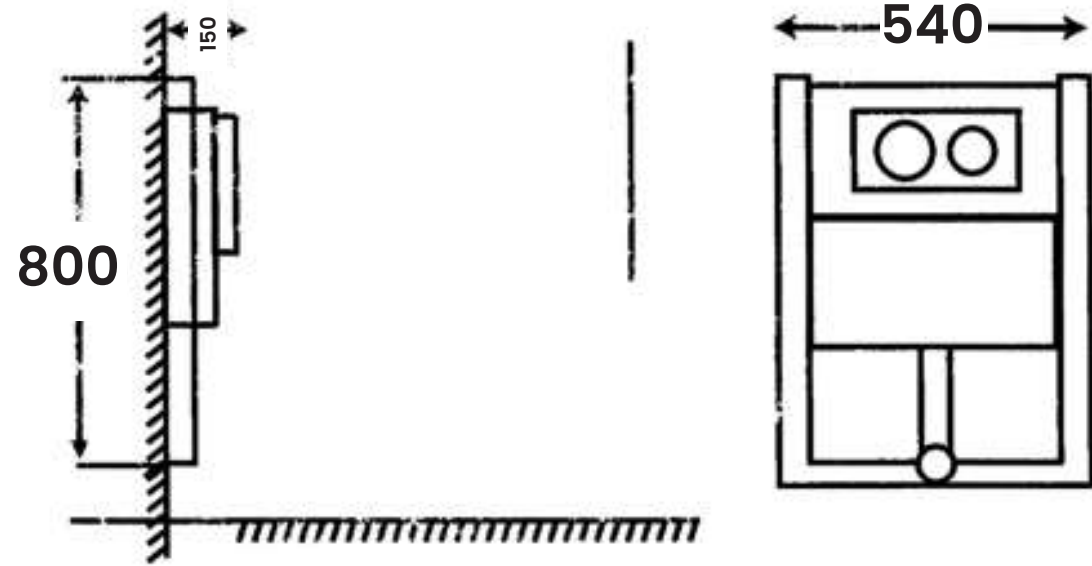

EALED

NK

A C H I

MT-001

Concealed Tank Full Frame

Size:

- L 150mm
- W 540mm
- H 800mm