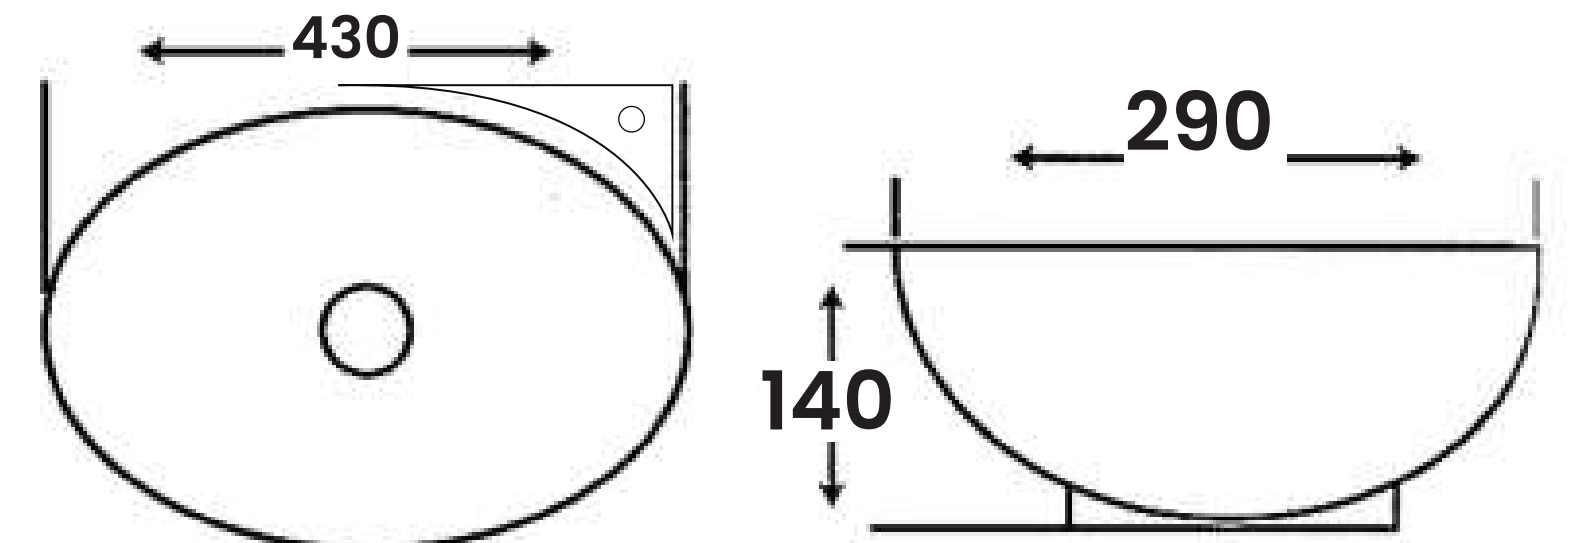

- L 380mm
- W 600mm
- H 130mm

A C H I

MJ-9100

Art Basin

Size:

- L 290mm
- W 430mm
- H 140mm

MJ - 044

Art Basin