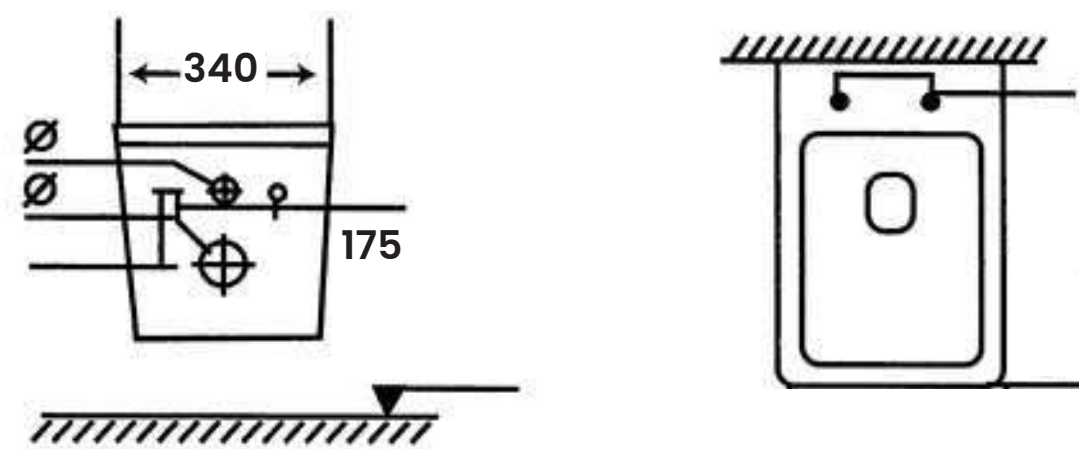

Wall Hung Toilet
Hydraulic Seat Cover

Size:

- L 560mm
- W 350mm
- H 350mm
- Fix Hole 175mm

NW - 012

Wall Hung Toilet
Hydraulic Seat Cover

Size:

- L 570mm
- W 370mm
- H 380mm
- Hole 175mm

NW - 304