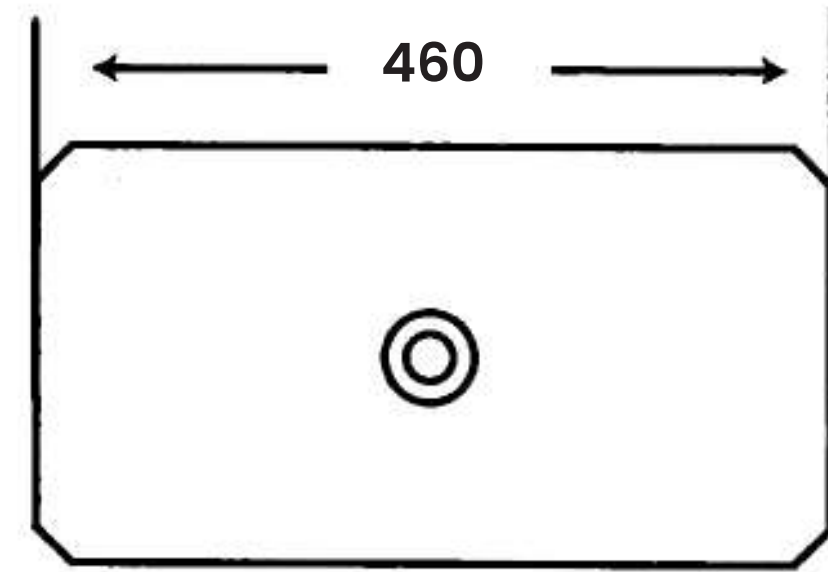

Size:

- L 400mm
- W 590mm
- H 215mm

MJ-323

Art Basin

Size:

- L 420mm
- W 590mm
- H 140mm

M A R A

MJ-246

Art Basin

Size:

- L 500mm
- W 500mm
- H 130mm

MJ-168

Art Basin

Size:

- L 320mm
- W 460mm
- H 140mm

MJ-465