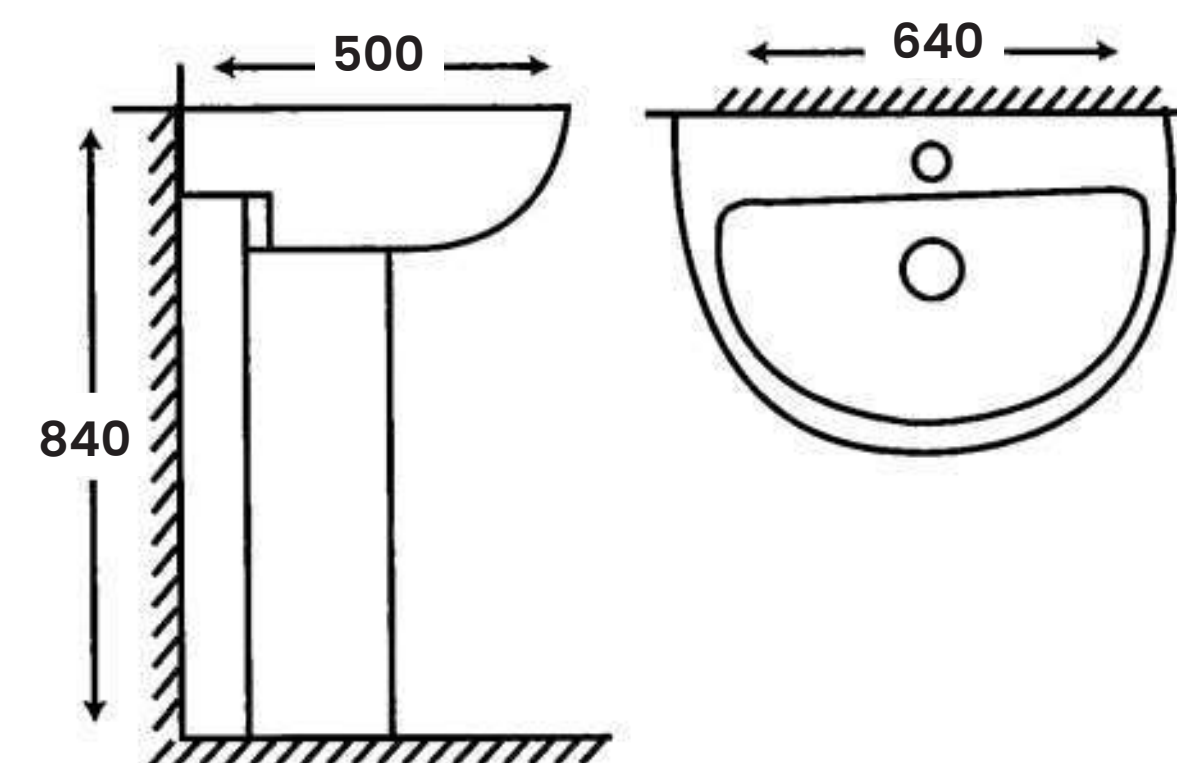

Size:

- L 420mm
- W 1000mm
- H 860mm

MC-2020

Wash Basin Pedestal
Single Tap Hole

Size:

- L 390mm
- W 580mm
- H 800mm

MC-617

Wash Basin Pedestal
Single Tap Hole

Size:

- L 380mm
- W 420mm
- H 800mm

MC-786

Wash Basin Pedestal
Single Tap Hole

- Size:**
- L 510mm
 - W 830mm
 - H 800mm

MC-2035

Wash Basin Pedestal
Single Tap Hole

- Size:**
- L 460mm
 - W 610mm
 - H 810mm

MC-053

Wash Basin Pedestal
Single Tap Hole

Size:

- L 450mm
- W 570mm
- H 840mm

MC-008

Wash Basin Pedestal
Single Tap Hole

Size:

- L 500mm
- W 640mm
- H 840mm

H H

MC-2011

Wash Basin Pedestal
Single Tap Hole

Size:

- L 430mm
- W 510mm
- H 810mm

MC-307

Wash Basin Pedestal
Single Tap Hole

Size: