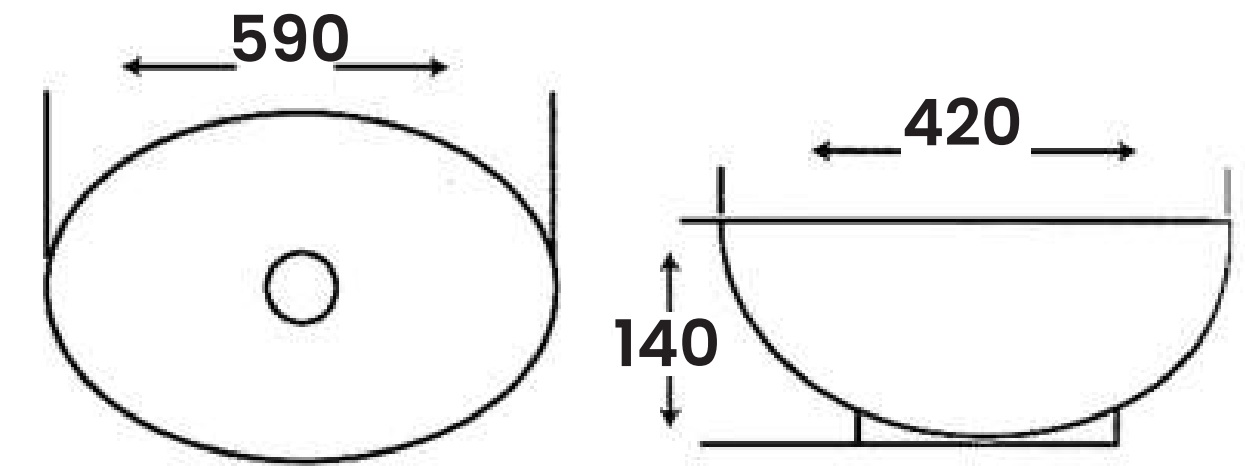

Size:

- L 520mm
- W 520mm
- H 180mm

MJ - 305

Art Basin

Size:

- L 390mm
- W 580mm
- H 215mm

MJ - 302

Art Basin

Size:

- L 400mm
- W 590mm
- H 215mm

MJ-323

Art Basin

Size:

- L 420mm
- W 590mm
- H 140mm

M A R A

MJ-246