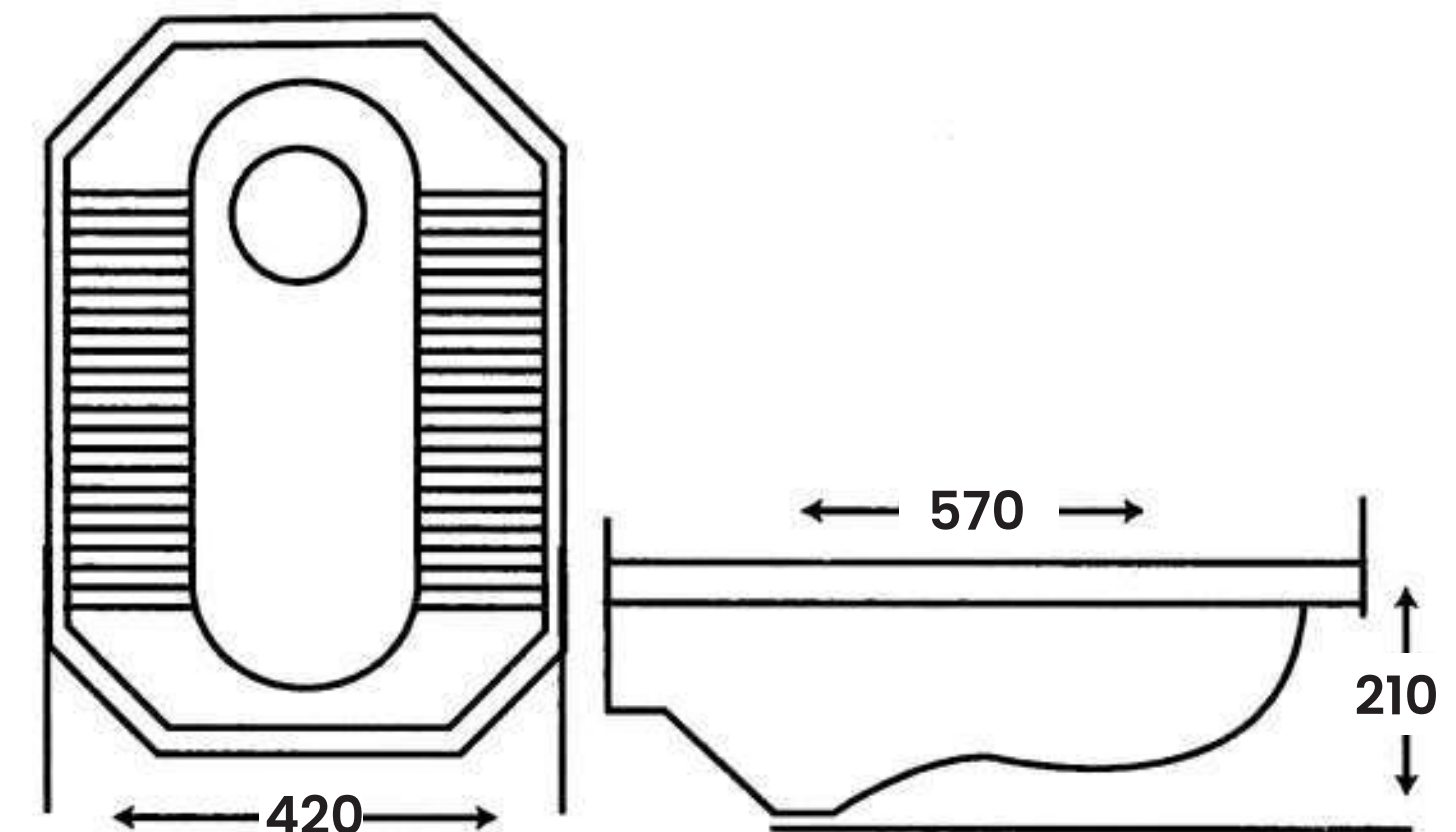

MG - 213

Squatting Pan

- Size:**
- L 570mm
 - W 420mm
 - H 270mm

MG - 211

Squatting Pan

- Size:**
- L 600mm
 - W 440mm
 - H 210mm

SQUATTING PAN SERIES

MG-210

Squatting Pan

Size:

- L 570mm
- W 420mm
- H 210mm

WATER LOSET TANK

MS - 210

Wall Hung Water Tank

Size:

- L 360mm
- W 180mm
- H 350mm