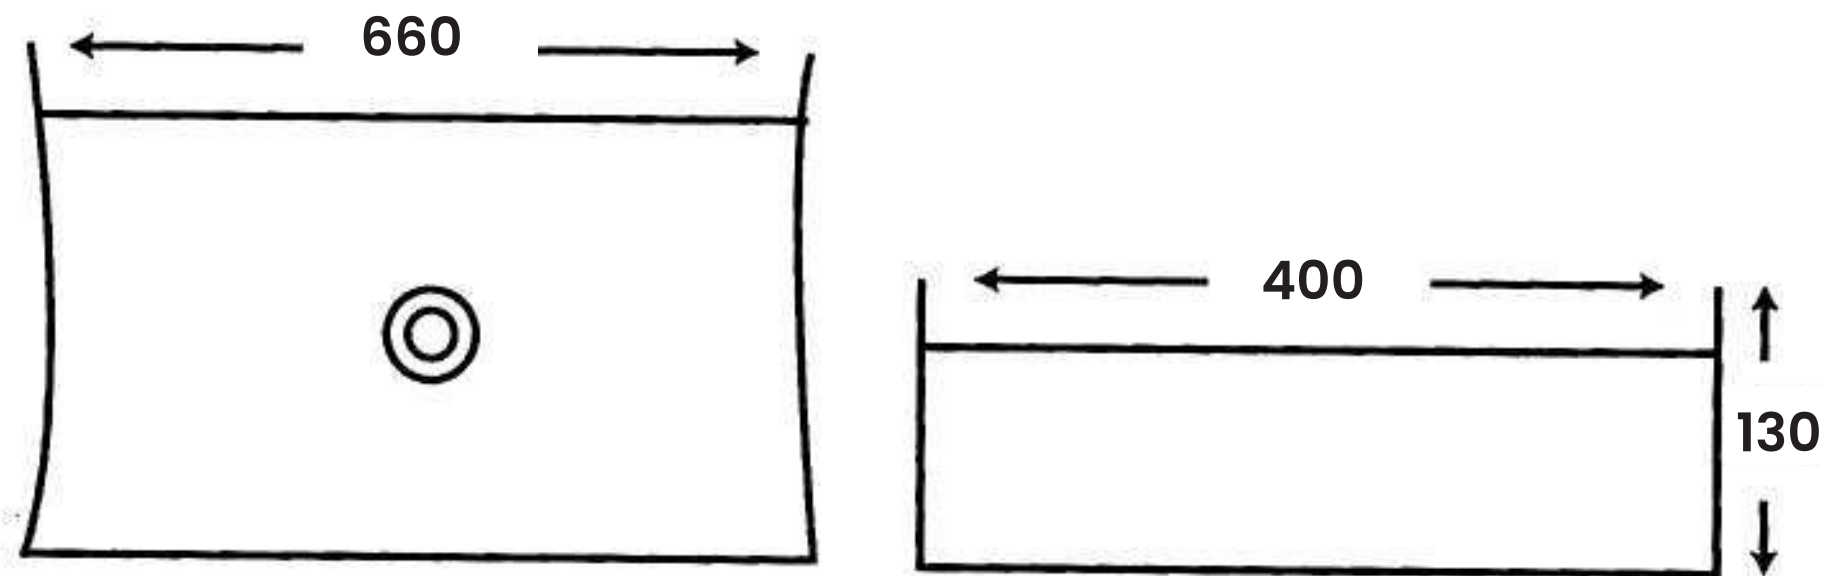

- L 390mm
- W 580mm
- H 170mm

MJ - 47

Art Basin

Size:

- L 400mm
- W 660mm
- H 130mm

MJ - 152

Art Basin

Size: