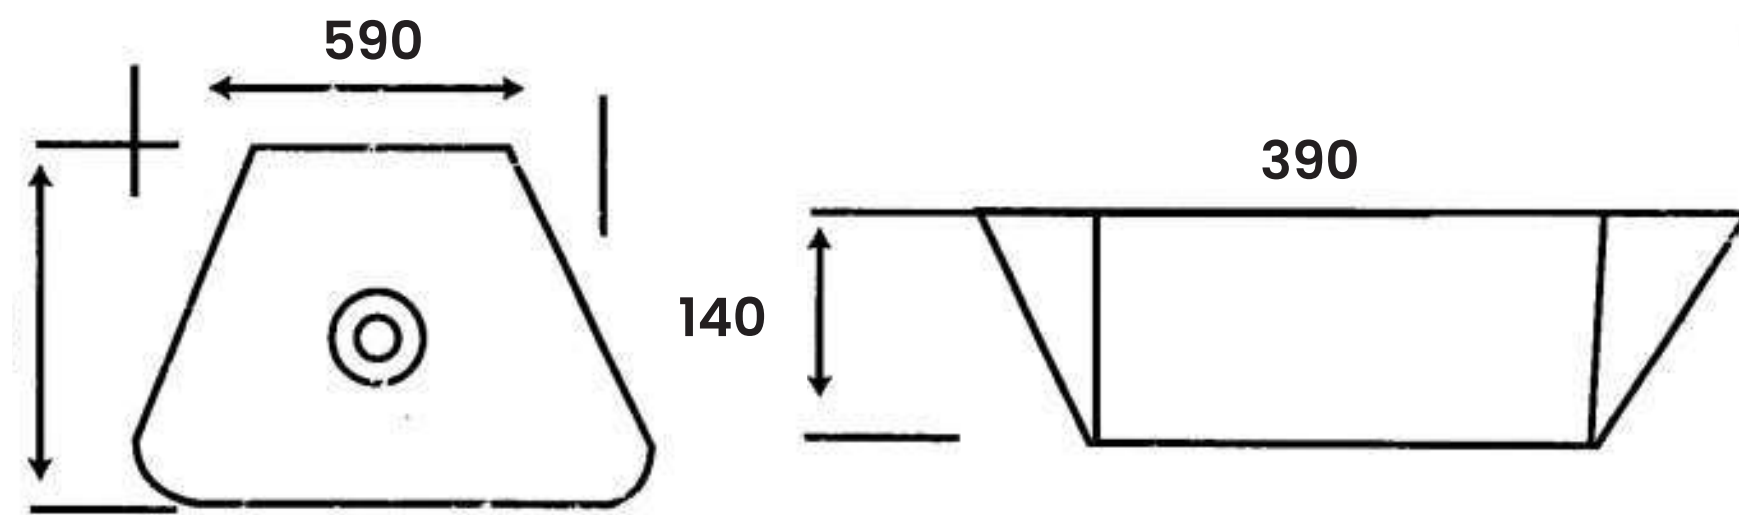

- L 390mm
- W 580mm
- H 170mm

MJ - 47

Art Basin

Size:

- L 400mm
- W 660mm
- H 130mm

MJ - 152

Art Basin

Size:

- L 400mm
- W 620mm
- H 120mm

MJ-9064

Art Basin

Size:

- L 390mm
- W 590mm
- H 140mm

MJ-042

Art Basin

Size: