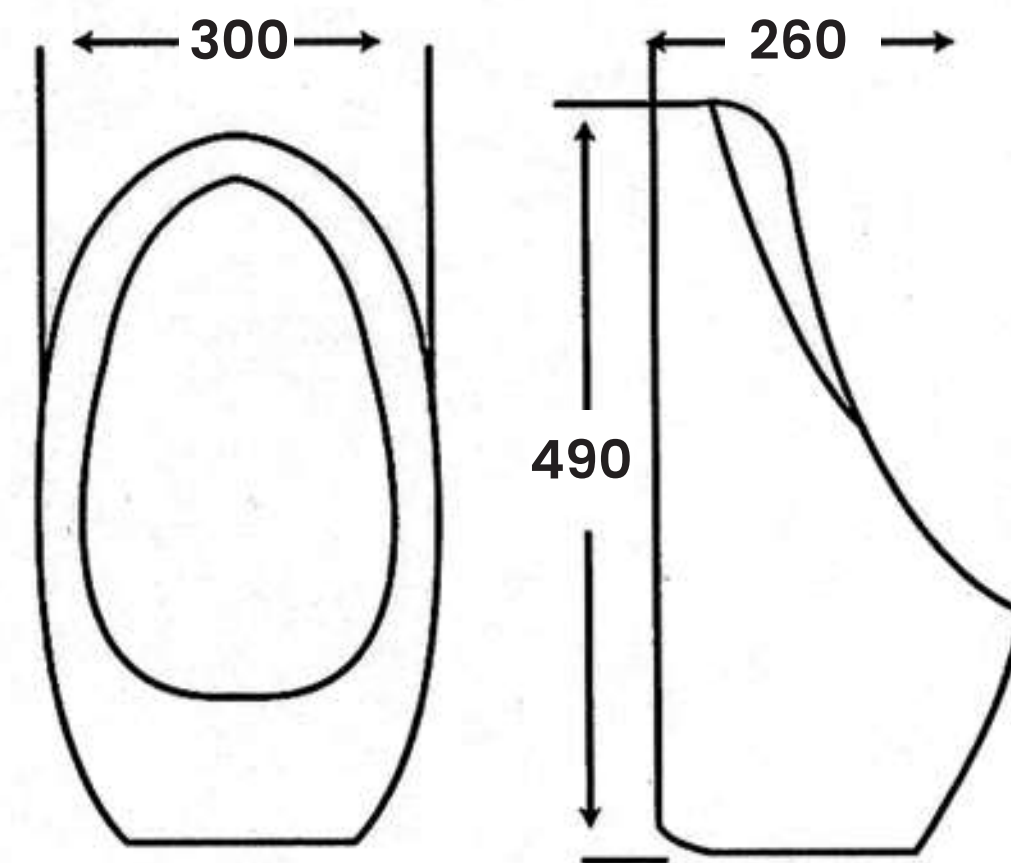

Squatting Pan

Size:

- L 570mm
- W 420mm
- H 210mm

WATER LOSET TANK

MS - 210

Wall Hung Water Tank

Size:

- L 360mm
- W 180mm
- H 350mm

MS - 200

Size:

- L 110mm
- W 370mm
- H 380mm

MS - 201

Size:

- L 100mm
- W 370mm
- H 390mm

M F - 2 0 1

Urinal

Size:

- L 260mm
- W 300mm
- H 490mm

URINAL

 marachi.pk@gmail.com

 marachi-international.com