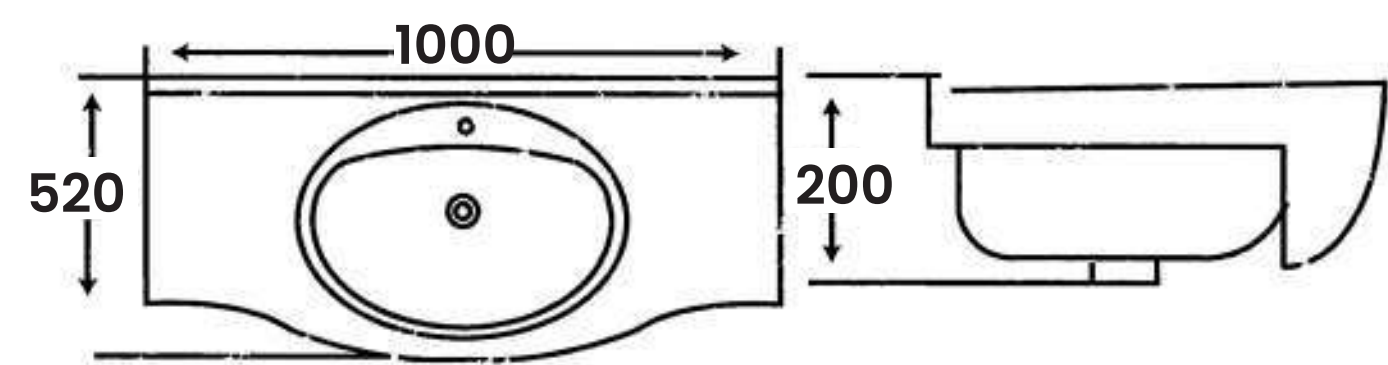

M K - 6 3 0

Cabinet Basin

Size:

- L 390mm
- W 580mm
- H 170mm

M K - 6 3 1

Cabinet Basin

Size:

- L 520mm
- W 1000mm
- H 200mm