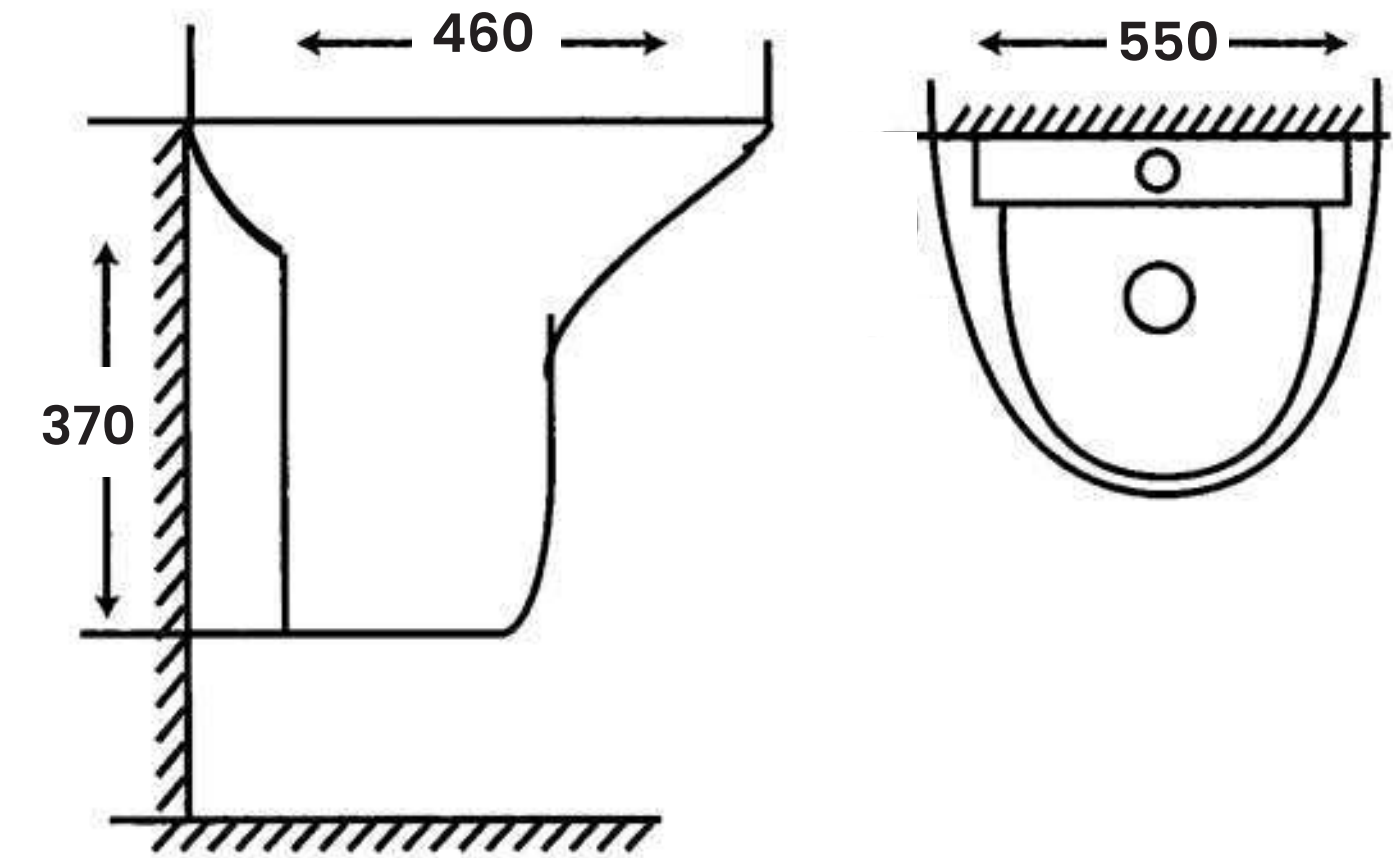

MC - 333

Wall Hung Wash Basin
Single Tap Hole

- Size:**
- L 390mm
 - W 580mm
 - H 420mm

MC-10

Wall Hung Wash Basin
Single Tap Hole

- Size:**
- L 390mm
 - W 580mm
 - H 420mm

MC-222

Wall Hung Wash Basin
Single Tap Hole

Size:

- L 460mm
- W 550mm
- H 370mm

MC-053D

Wall Hung Wash Basin
Single Tap Hole

Size:

- L 450mm
- W 570mm
- H 435mm

SMART WASHDOWN

Wall Hang Basin