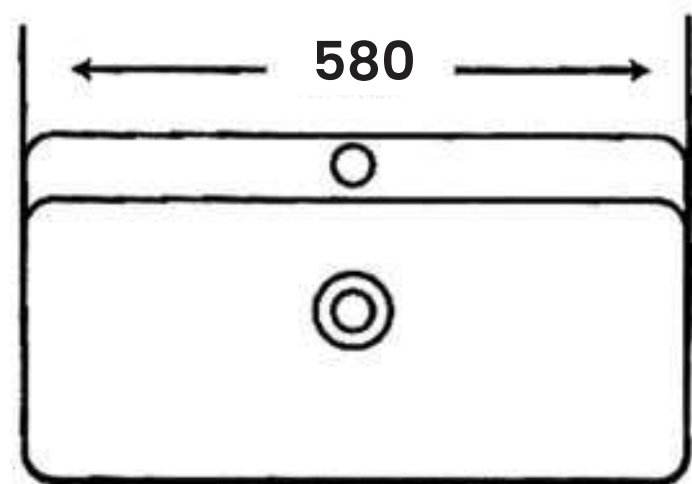

Size:

- L 520mm
- W 520mm
- H 180mm

MJ - 305

Art Basin

Size:

- L 390mm
- W 580mm
- H 215mm

MJ - 302

Art Basin

Size:

- L 400mm
- W 590mm
- H 215mm

MJ-323

Art Basin

Size:

- L 420mm
- W 590mm
- H 140mm

M A R A

MJ-246

Art Basin

Size:

- L 500mm
- W 500mm
- H 130mm

MJ-168

Art Basin

Size:

- L 320mm
- W 460mm
- H 140mm

MJ-465

Art Basin

Size:

- L 390mm
- W 580mm
- H 170mm

MJ-171B

Art Basin

- Size:**
- L 350mm
 - W 610mm
 - H 170mm

MJ-171

Art Basin