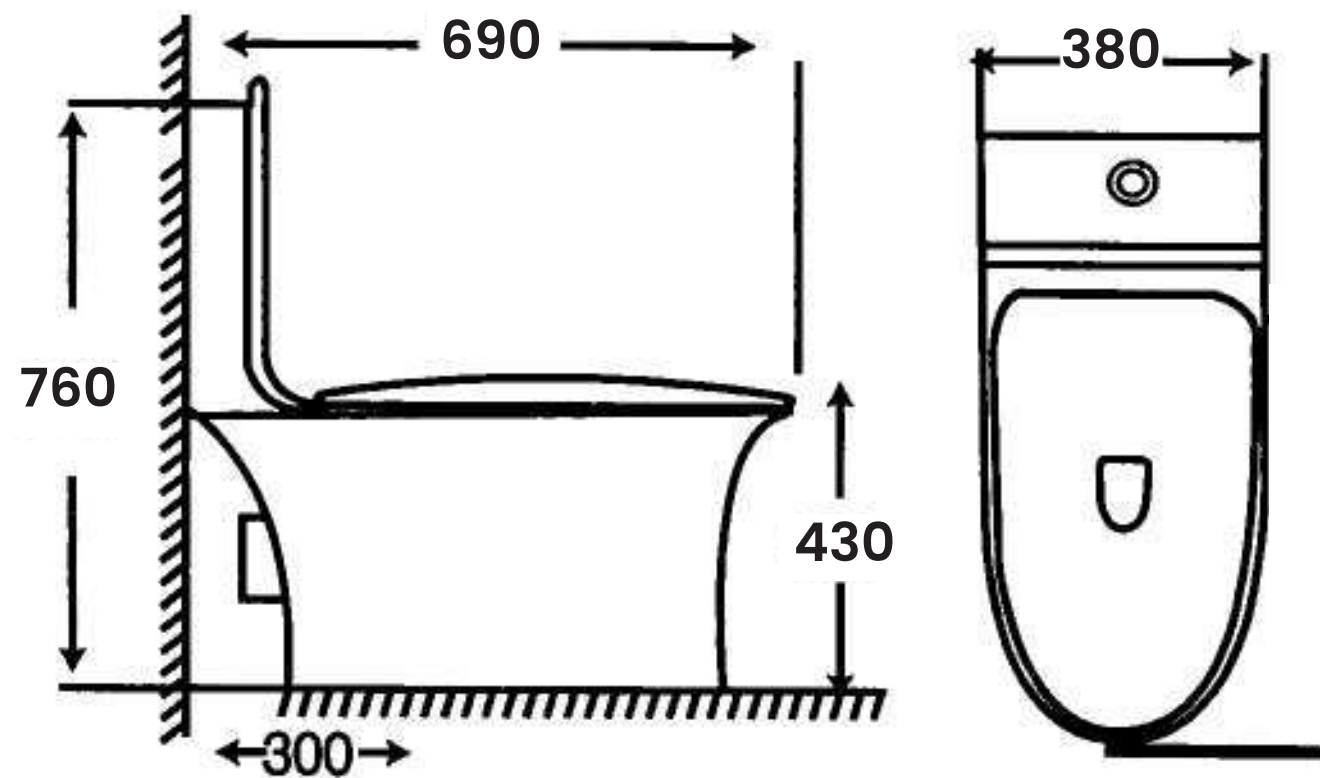

Size:

- L 670mm
- W 365mm
- H 750mm
- Hole 100mm - 300mm

MA-2051

Wash Down One Piece Toilet
Dual Fitting with Hydraulic Seat Cover

Size:

- L 710mm
- W 410mm
- H 730mm
- Hole 100mm

MA-2077

Wash Down One Piece Toilet
Dual Fitting with Hydraulic Seat Cover

Size:

- L 590mm
- W 350mm
- H 700mm
- Hole 100mm

MA-2052

Wash Down One Piece Toilet
Dual Fitting with Hydraulic Seat Cover

Size:

- L 690mm
- W 370mm
- H 760mm
- Hole 100mm

MA-2065

Wash Down One Piece Toilet
Dual Fitting with Hydraulic Seat Cover

- Size:**
- L 680mm
 - W 370mm
 - H 670mm
 - Hole 100mm

MA-813

Wash Down One Piece Toilet
Dual Fitting with Hydraulic Seat Cover

- Size:**
- L 690mm
 - W 380mm
 - H 760mm
 - Hole 300mm

MA-2006

Wash Down One Piece Toilet
Dual Fitting with Hydraulic Seat Cover