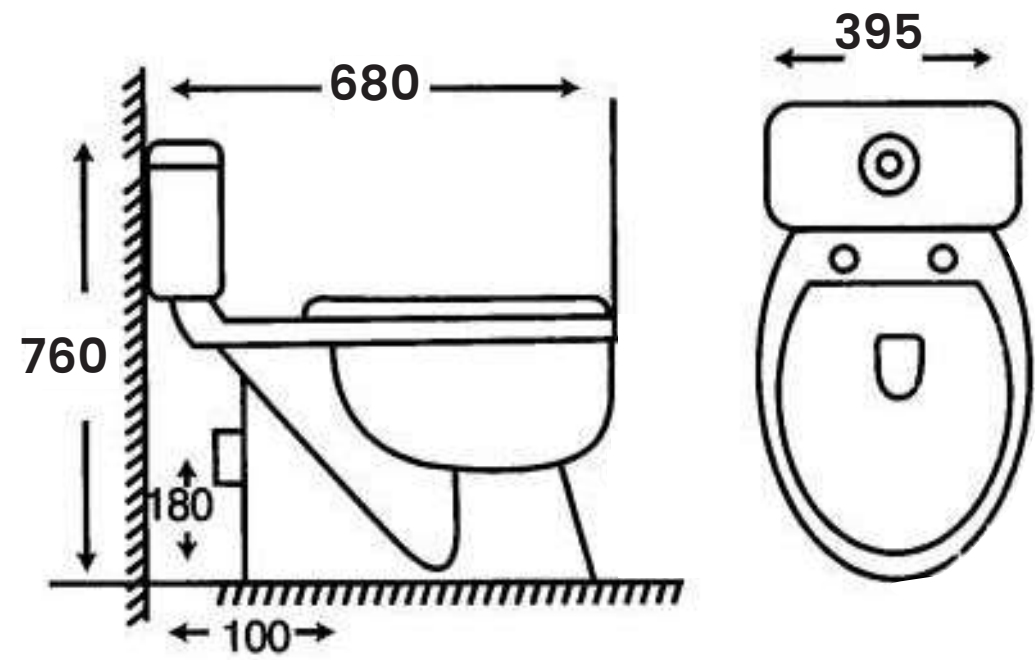

Wall Hung Toilet
Hydraulic Seat Cover

Size:

- L 520mm
- W 340mm
- H 330mm
- Hole 175mm

NW - 2003

Wall Hung Toilet
Hydraulic Seat Cover

Size:

- L 520mm
- W 370mm
- H 330mm
- Hole 175mm - 225mm

SMART WASHDOWN

TWO PIECE TOILET SERIES

MB-50

Wash Down Two Piece Toilet
Dual Fitting with Hydraulic Seat Cover

Size:

- L 700mm
- W 390mm
- H 760mm
- Hole 100mm

MB - 53

Wash Down Two Piece Toilet
Dual Fitting with Hydraulic Seat Cover

- Size:**
- L 680mm
 - W 395mm
 - H 760mm
 - Hole 100mm

MB - 52

Wash Down Two Piece Toilet
Dual Fitting with
Hydraulic Seat Cover

- Size:**
- L 680mm
 - W 395mm
 - H 760mm
 - Hole 100mm

MB - 016

Wash Down Two Piece Toilet
Dual Fitting with
Hydraulic Seat Cover

Size:

- L 680mm
- W 395mm
- H 760mm
- Hole 300mm

MB - 55

Wash Down Two Piece Toilet
Dual Fitting with
Hydraulic Seat Cover

Size:

- L 720mm
- W 370mm
- H 750mm
- Hole 100mm - 300mm

MC - 2048

Modern Wash Basin
One Piece Series