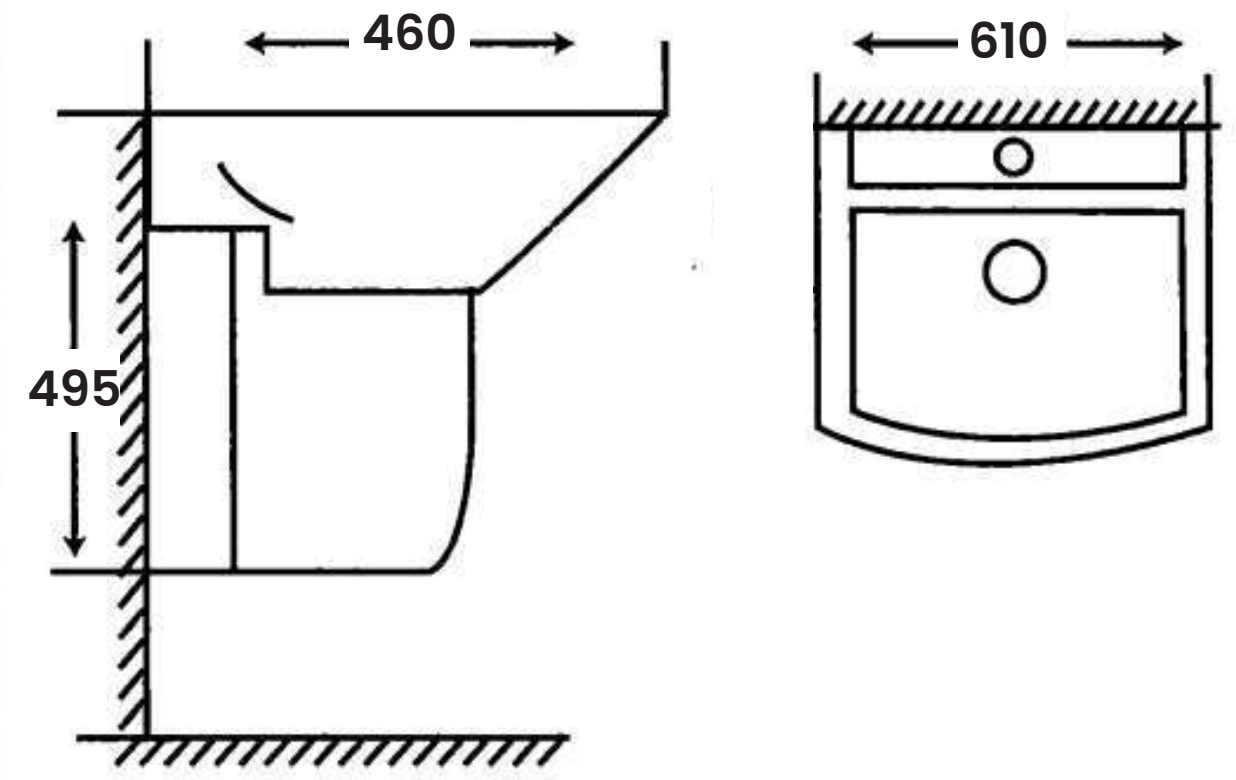

SMART WASHDOWN

Wall Hang Basin

MC - 2035D

Wall Hung Wash Basin
Single Tap Hole

Size:

- L 460mm
- W 610mm
- H 495mm