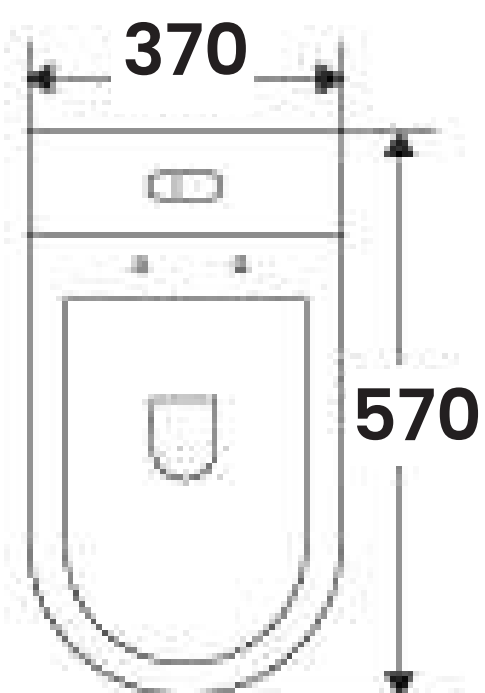

Size:

- L 690mm
- W 360mm
- H 690mm
- Hole 100mm

MA-2208

Wash Down One Piece Toilet
Dual Fitting with Hydraulic Seat Cover

- Size:**
- L 655mm
 - W 355mm
 - H 730mm
 - Hole 100mm

MA-2080

Wash Down One Piece Toilet
Hydraulic Seat Cover

- Size:**
- L 670mm
 - W 400mm
 - H 620mm
 - Hole 100mm

WALL HUNG

SPACE SAVING TOILET SERIES

NW-2004

Wall Hung Toilet
Hydraulic Seat Cover

Size:

- L 520mm
- W 350mm
- H 400mm
- Hole 175mm - 225mm

N W - 5 0 0 4

Wall Hung Toilet
Hydraulic Seat Cover

Size:

- L 490mm
- W 340mm
- H 400mm
- Hole 175mm

NW-303

Wall Hung Toilet
Hydraulic Seat Cover

Size:

- L 560mm
- W 350mm
- H 350mm
- Fixing Hole 175mm - 225mm

NW-2005

Wall Hung Toilet
Hydraulic Seat Cover

Size:

- L 560mm
- W 350mm
- H 350mm
- Fix Hole 175mm

NW - 012

Wall Hung Toilet
Hydraulic Seat Cover

Size:

- L 570mm
- W 370mm
- H 380mm
- Hole 175mm

NW - 304