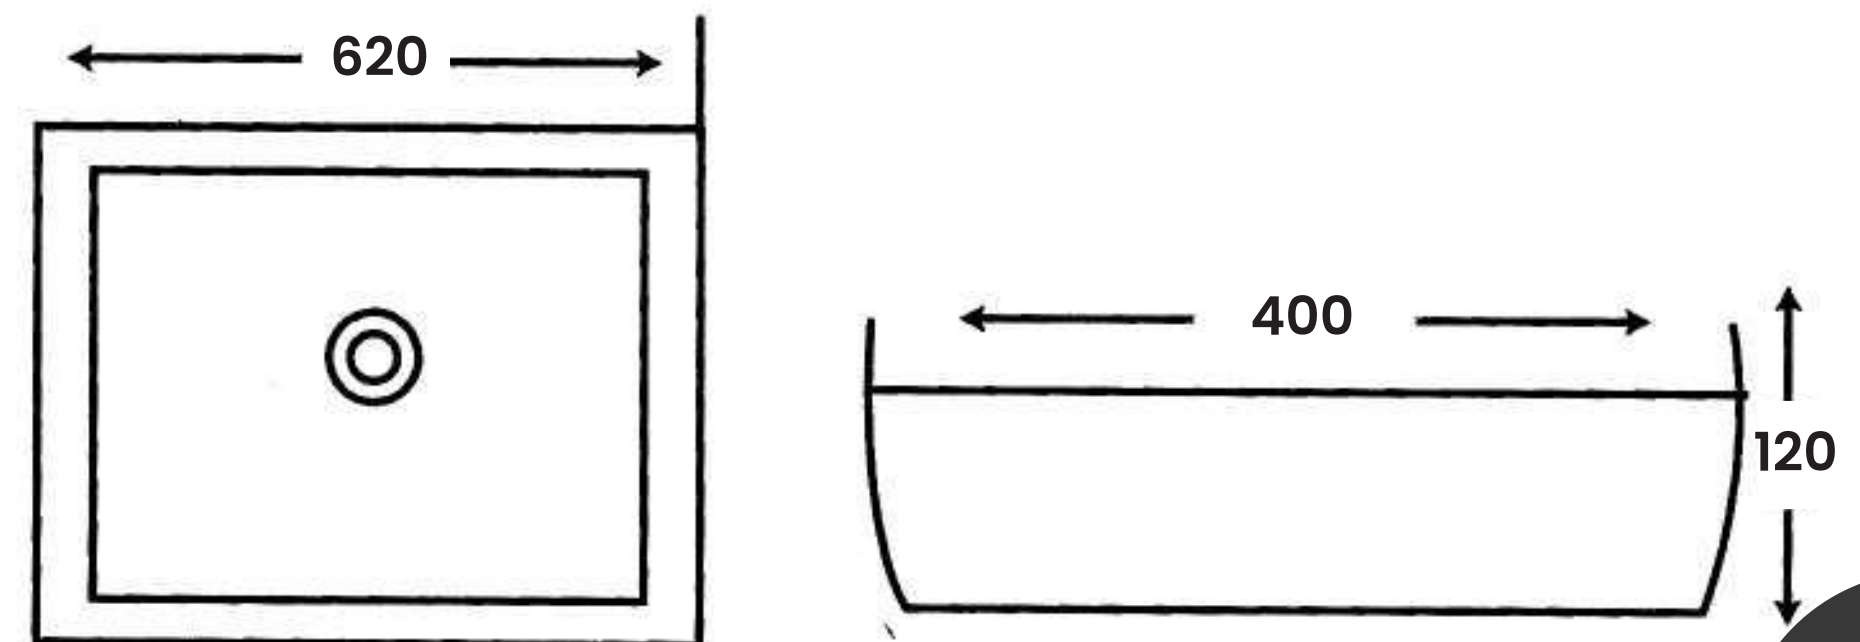

MJ - 152

Art Basin

Size:

- L 400mm
- W 620mm
- H 120mm