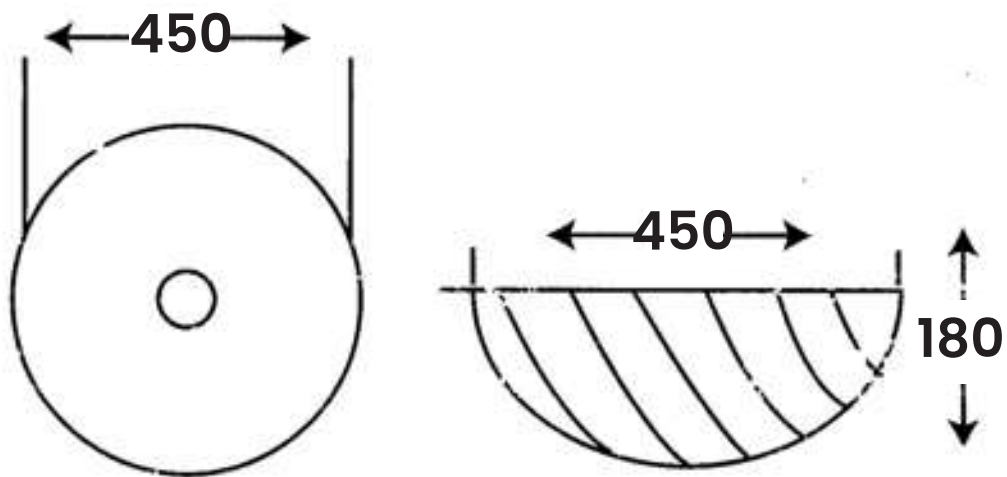

- L 460mm
- W 910mm

ART WASHBASIN SERIES

MJ - 227

Art Basin

Size:

- L 450mm
- W 450mm
- H 180mm

MJ - 2001

Art Basin

Size:

- L 520mm
- W 520mm
- H 180mm

MJ - 305

Art Basin

Size:

- L 390mm
- W 580mm
- H 215mm

MJ - 302

Art Basin